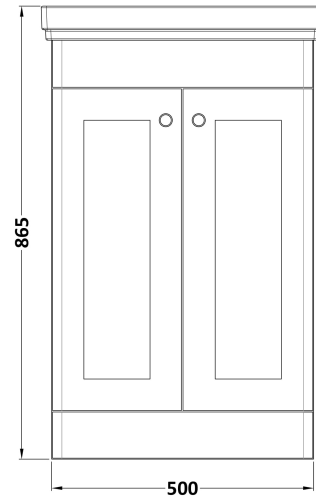

Sales Code: CLC1423B

Description: 500 F/S 2-Door Unit & Basin 3Th

Packaging Details

Barcode: 5056462687193

Sales Code: CLA1423

Description: 500 F/S 2-Door Unit (800X500x390)

Product Dimensions

Height (mm):	800
Width (mm):	500
Depth (mm):	390
Nett Weight (kg):	21

Packaging Dimensions

Height (mm):	835
Width (mm):	525
Depth (mm):	415
Gross Weight (kg):	21.5

Packaging Data

Box Colour:	Brown Cardboard Box
Box Qty:	1
Label Size:	100 x 50
Label Colour:	White Label
Label Qty:	2

Outer Box Dimensions (If Applicable)

Height (mm):	
Width (mm):	
Depth (mm):	
Gross Weight (kg):	
Barcode:	5056462643137

Product Details

Country of Origin:	China
Fitting Instruction:	No
CE & UKCA:	N/A
FSC Certified Materials:	Yes
Colour:	Satin Anthracite
Construction Method:	Cam & Wood Dowel
Construction Type:	Rigid
Cabinet Finish:	MFC Painted Matt
Fascia Finish:	Mdf Painted Matt
Cabinet Thickness (mm):	18
Fascia Thickness (mm):	18
Drawer Included:	No
Drawer Type:	Not Applicable
No of Shelves:	1
Hinge Type:	95 Degree Clip-On Soft Close
Hinge Included:	Yes, Supplied
Adjustable Legs:	No, Not Required
Fixings Included:	Yes
Handle Style:	Traditional
Waste Shroud:	Not Applicable
Handle Included:	Yes, Supplied
Handle Type:	Knob

Sales Code: CBM532

Description: 500 Classic Basin (540X410x185) 3Th

Product Dimensions

Height (mm):	187
Width (mm):	531
Depth (mm):	406
Nett Weight (kg):	12.7

Packaging Dimensions

Height (mm):	430
Width (mm):	550
Depth (mm):	220
Gross Weight (kg):	13