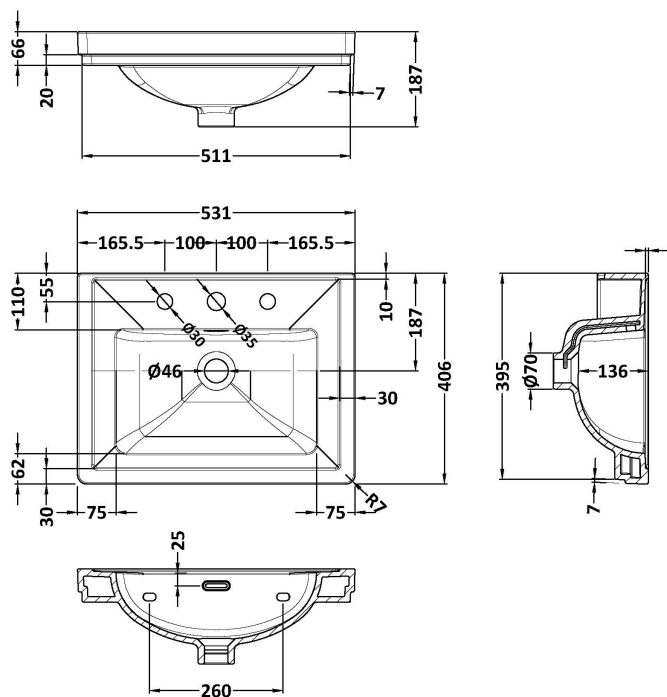

Packaging Dimensions

Height (mm):	835
Width (mm):	525
Depth (mm):	415
Gross Weight (kg):	21.5

Packaging Data

Box Colour:	Brown Cardboard Box
Box Qty:	1
Label Size:	100 x 50
Label Colour:	White Label
Label Qty:	2

Outer Box Dimensions (If Applicable)

Height (mm):	
Width (mm):	
Depth (mm):	
Gross Weight (kg):	
Barcode:	5056462643137

Product Details

Country of Origin:	China
Fitting Instruction:	No
CE & UKCA:	N/A
FSC Certified Materials:	Yes
Colour:	Satin Anthracite
Construction Method:	Cam & Wood Dowel
Construction Type:	Rigid
Cabinet Finish:	MFC Painted Matt
Fascia Finish:	Mdf Painted Matt
Cabinet Thickness (mm):	18
Fascia Thickness (mm):	18
Drawer Included:	No
Drawer Type:	Not Applicable
No of Shelves:	1
Hinge Type:	95 Degree Clip-On Soft Close
Hinge Included:	Yes, Supplied
Adjustable Legs:	No, Not Required
Fixings Included:	Yes
Handle Style:	Traditional
Waste Shroud:	Not Applicable
Handle Included:	Yes, Supplied
Handle Type:	Knob

Sales Code: CBM532

Description: 500 Classic Basin (540X410x185) 3Th

Product Dimensions

Height (mm):	187
Width (mm):	531
Depth (mm):	406
Nett Weight (kg):	12.7

Packaging Dimensions

Height (mm):	430
Width (mm):	550
Depth (mm):	220
Gross Weight (kg):	13

Packaging Data

Box Colour:	Brown Cardboard Box - Printed
Box Qty:	1
Label Size:	100 x 50
Label Colour:	White Label
Label Qty:	2

Outer Box Dimensions (If Applicable)

Height (mm):	
Width (mm):	
Depth (mm):	
Gross Weight (kg):	
Barcode:	5056462643649