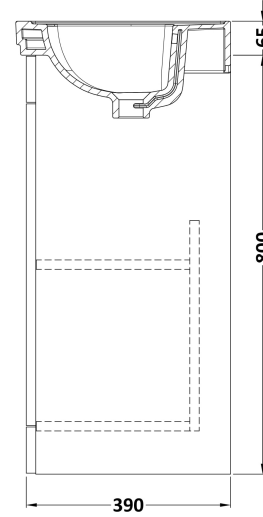

Sales Code: CLC1423B

Description: 500 F/S 2-Door Unit & Basin 3Th

Packaging Details

Barcode: 5056462687193

Sales Code: CLA1423

Description: 500 F/S 2-Door Unit (800X500x390)

Product Dimensions

Height (mm):	800
Width (mm):	500
Depth (mm):	390
Nett Weight (kg):	21

Packaging Dimensions

Height (mm):	835
Width (mm):	525
Depth (mm):	415
Gross Weight (kg):	21.5

Packaging Data

Box Colour:	Brown Cardboard Box
Box Qty:	1
Label Size:	100 x 50
Label Colour:	White Label
Label Qty:	2

Outer Box Dimensions (If Applicable)

Height (mm):	
Width (mm):	
Depth (mm):	
Gross Weight (kg):	
Barcode:	5056462643137

Product Details

Country of Origin:	China
Fitting Instruction:	No
CE & UKCA:	N/A
FSC Certified Materials:	Yes
Colour:	Satin Anthracite
Construction Method:	Cam & Wood Dowel
Construction Type:	Rigid
Cabinet Finish:	MFC Painted Matt
Fascia Finish:	Mdf Painted Matt
Cabinet Thickness (mm):	18
Fascia Thickness (mm):	18
Drawer Included:	No
Drawer Type:	Not Applicable
No of Shelves:	1
Hinge Type:	95 Degree Clip-On Soft Close
Hinge Included:	Yes, Supplied
Adjustable Legs:	No, Not Required
Fixings Included:	Yes
Handle Style:	Traditional
Waste Shroud:	Not Applicable
Handle Included:	Yes, Supplied
Handle Type:	Knob

Sales Code: CBM532

Description: 500 Classic Basin (540X410x185) 3Th

Product Dimensions

Height (mm):	187
Width (mm):	531
Depth (mm):	406
Nett Weight (kg):	12.7

Packaging Dimensions

Height (mm):	430
Width (mm):	550
Depth (mm):	220
Gross Weight (kg):	13