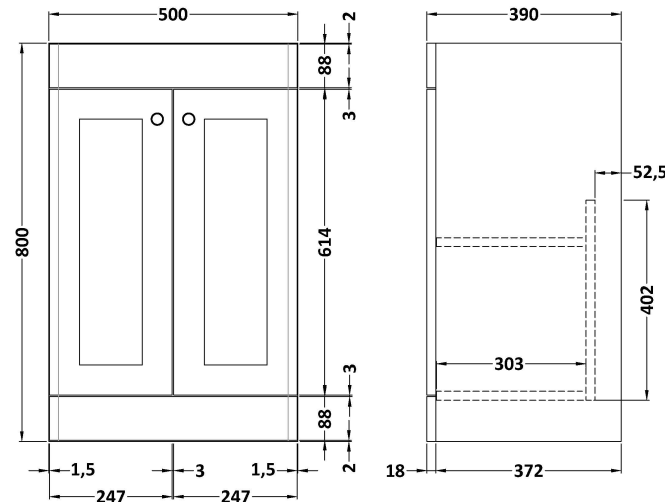

Sales Code: CLC1423B

Description: 500 F/S 2-Door Unit & Basin 3Th

Packaging Details

Barcode: 5056462687193

Sales Code: CLA1423

Description: 500 F/S 2-Door Unit (800X500x390)

Product Dimensions

Height (mm):	800
Width (mm):	500
Depth (mm):	390
Nett Weight (kg):	21

Packaging Dimensions

Height (mm):	835
Width (mm):	525
Depth (mm):	415
Gross Weight (kg):	21.5

Packaging Data

Box Colour:	Brown Cardboard Box
Box Qty:	1
Label Size:	100 x 50
Label Colour:	White Label
Label Qty:	2

Sales Code: CBM532

Description: 500 Classic Basin (540X410x185) 3Th

Product Dimensions

Height (mm):	187
Width (mm):	531
Depth (mm):	406
Nett Weight (kg):	12.7

Packaging Dimensions

Height (mm):	430
Width (mm):	550
Depth (mm):	220
Gross Weight (kg):	13

Packaging Data

Box Colour:	Brown Cardboard Box - Printed
Box Qty:	1
Label Size:	100 x 50
Label Colour:	White Label
Label Qty:	2

Outer Box Dimensions (If Applicable)

Height (mm):	
Width (mm):	
Depth (mm):	
Gross Weight (kg):	
Barcode:	5056462643649