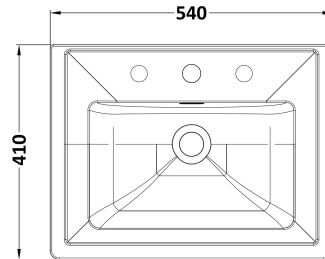

Sales Code: CLC1423B

Description: 500 F/S 2-Door Unit & Basin 3Th

Packaging Details

Barcode: 5056462687193

Sales Code: CLA1423

Description: 500 F/S 2-Door Unit (800X500x390)

Product Dimensions

Height (mm):	800
Width (mm):	500
Depth (mm):	390
Nett Weight (kg):	21

Packaging Dimensions

Height (mm):	835
Width (mm):	525
Depth (mm):	415
Gross Weight (kg):	21.5

Packaging Data

Box Colour:	Brown Cardboard Box
Box Qty:	1
Label Size:	100 x 50
Label Colour:	White Label
Label Qty:	2

Outer Box Dimensions (If Applicable)

Height (mm):	
Width (mm):	
Depth (mm):	
Gross Weight (kg):	
Barcode:	5056462643137

Product Details

Country of Origin:	China
Fitting Instruction:	No
CE & UKCA:	N/A
FSC Certified Materials:	Yes
Colour:	Satin Anthracite
Construction Method:	Cam & Wood Dowel
Construction Type:	Rigid
Cabinet Finish:	MFC Painted Matt
Fascia Finish:	Mdf Painted Matt
Cabinet Thickness (mm):	18
Fascia Thickness (mm):	18
Drawer Included:	No
Drawer Type:	Not Applicable
No of Shelves:	1
Hinge Type:	95 Degree Clip-On Soft Close
Hinge Included:	Yes, Supplied
Adjustable Legs:	No, Not Required
Fixings Included:	Yes
Handle Style:	Traditional
Waste Shroud:	Not Applicable
Handle Included:	Yes, Supplied
Handle Type:	Knob

Sales Code: CBM532

Description: 500 Classic Basin (540X410x185) 3Th

Product Dimensions

Height (mm):	187
Width (mm):	531
Depth (mm):	406
Nett Weight (kg):	12.7

Packaging Dimensions

Height (mm):	430
Width (mm):	550
Depth (mm):	220
Gross Weight (kg):	13