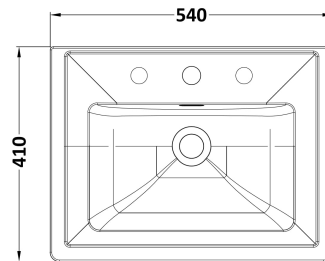

Sales Code: CLC123B

Description: 500 F/S 2-Door Unit & Basin 3Th

Packaging Details

Barcode: 5056462687162

Sales Code: CLA123

Description: 500 F/S 2-Door Unit (800X500x390)

Product Dimensions

Height (mm):	800
Width (mm):	500
Depth (mm):	390
Nett Weight (kg):	21

Packaging Dimensions

Height (mm):	835
Width (mm):	525
Depth (mm):	415
Gross Weight (kg):	21.5

Packaging Data

Box Colour:	Brown Cardboard Box
Box Qty:	1
Label Size:	100 x 50
Label Colour:	White Label
Label Qty:	2

Outer Box Dimensions (If Applicable)

Height (mm):	
Width (mm):	
Depth (mm):	
Gross Weight (kg):	
Barcode:	5056462643106

Product Details

Country of Origin:	China
Fitting Instruction:	No
CE & UKCA:	N/A
FSC Certified Materials:	Yes
Colour:	Satin White
Construction Method:	Cam & Wood Dowel
Construction Type:	Rigid
Cabinet Finish:	MFC Painted Matt
Fascia Finish:	Mdf Painted Matt
Cabinet Thickness (mm):	18
Fascia Thickness (mm):	18
Drawer Included:	No
Drawer Type:	Not Applicable
No of Shelves:	1
Hinge Type:	95 Degree Clip-On Soft Close
Hinge Included:	Yes, Supplied
Adjustable Legs:	No, Not Required
Fixings Included:	Yes
Handle Style:	Traditional
Waste Shroud:	Not Applicable
Handle Included:	Yes, Supplied
Handle Type:	Knob

Sales Code: CBM532

Description: 500 Classic Basin (540X410x185) 3Th

Product Dimensions

Height (mm):	187
Width (mm):	531
Depth (mm):	406
Nett Weight (kg):	12.7

Packaging Dimensions

Height (mm):	430
Width (mm):	550
Depth (mm):	220
Gross Weight (kg):	13