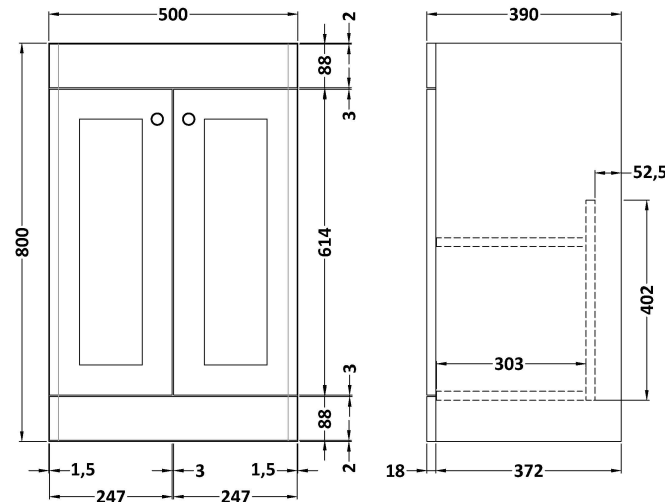

Sales Code: CLC123B

Description: 500 F/S 2-Door Unit & Basin 3Th

Packaging Details

Barcode: 5056462687162

Sales Code: CLA123

Description: 500 F/S 2-Door Unit (800X500x390)

Product Dimensions

Height (mm):	800
Width (mm):	500
Depth (mm):	390
Nett Weight (kg):	21

Packaging Dimensions

Height (mm):	835
Width (mm):	525
Depth (mm):	415
Gross Weight (kg):	21.5

Packaging Data

Box Colour:	Brown Cardboard Box
Box Qty:	1
Label Size:	100 x 50
Label Colour:	White Label
Label Qty:	2

Sales Code: CBM532

Description: 500 Classic Basin (540X410x185) 3Th

Product Dimensions

Height (mm):	187
Width (mm):	531
Depth (mm):	406
Nett Weight (kg):	12.7

Packaging Dimensions

Height (mm):	430
Width (mm):	550
Depth (mm):	220
Gross Weight (kg):	13

Packaging Data

Box Colour:	Brown Cardboard Box - Printed
Box Qty:	1
Label Size:	100 x 50
Label Colour:	White Label
Label Qty:	2

Outer Box Dimensions (If Applicable)

Height (mm):	
Width (mm):	
Depth (mm):	
Gross Weight (kg):	
Barcode:	5056462643649