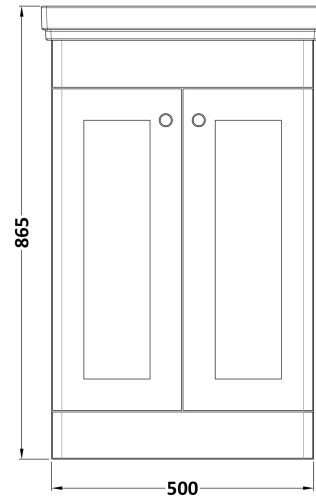

Sales Code: CLC123B

Description: 500 F/S 2-Door Unit & Basin 3Th

Packaging Details

Barcode: 5056462687162

Sales Code: CLA123

Description: 500 F/S 2-Door Unit (800X500x390)

Product Dimensions

Height (mm):	800
Width (mm):	500
Depth (mm):	390
Nett Weight (kg):	21

Packaging Dimensions

Height (mm):	835
Width (mm):	525
Depth (mm):	415
Gross Weight (kg):	21.5

Packaging Data

Box Colour:	Brown Cardboard Box
Box Qty:	1
Label Size:	100 x 50
Label Colour:	White Label
Label Qty:	2

Outer Box Dimensions (If Applicable)

Height (mm):	
Width (mm):	
Depth (mm):	
Gross Weight (kg):	
Barcode:	5056462643106

Product Details

Country of Origin:	China
Fitting Instruction:	No
CE & UKCA:	N/A
FSC Certified Materials:	Yes
Colour:	Satin White
Construction Method:	Cam & Wood Dowel
Construction Type:	Rigid
Cabinet Finish:	MFC Painted Matt
Fascia Finish:	Mdf Painted Matt
Cabinet Thickness (mm):	18
Fascia Thickness (mm):	18
Drawer Included:	No
Drawer Type:	Not Applicable
No of Shelves:	1
Hinge Type:	95 Degree Clip-On Soft Close
Hinge Included:	Yes, Supplied
Adjustable Legs:	No, Not Required
Fixings Included:	Yes
Handle Style:	Traditional
Waste Shroud:	Not Applicable
Handle Included:	Yes, Supplied
Handle Type:	Knob

Sales Code: CBM532

Description: 500 Classic Basin (540X410x185) 3Th

Product Dimensions

Height (mm):	187
Width (mm):	531
Depth (mm):	406
Nett Weight (kg):	12.7

Packaging Dimensions

Height (mm):	430
Width (mm):	550
Depth (mm):	220
Gross Weight (kg):	13