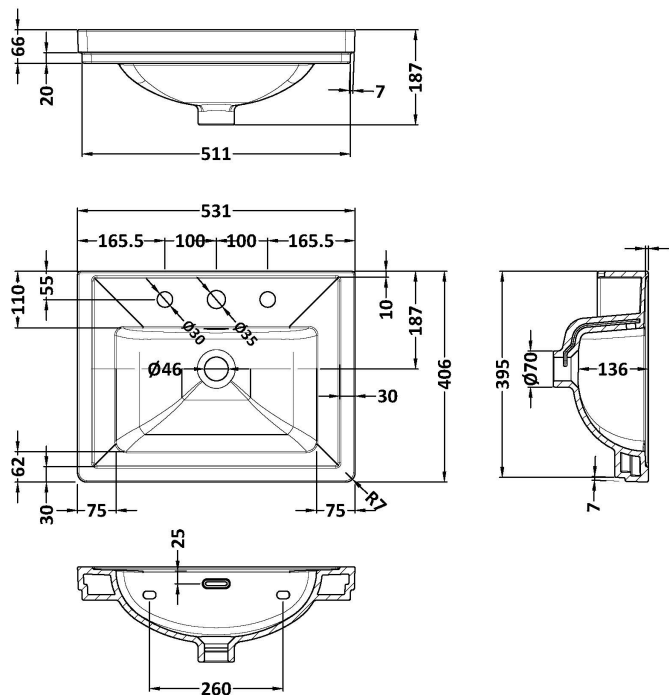

Packaging Dimensions

Height (mm):	835
Width (mm):	525
Depth (mm):	415
Gross Weight (kg):	21.5

Packaging Data

Box Colour:	Brown Cardboard Box
Box Qty:	1
Label Size:	100 x 50
Label Colour:	White Label
Label Qty:	2

Outer Box Dimensions (If Applicable)

Height (mm):	
Width (mm):	
Depth (mm):	
Gross Weight (kg):	
Barcode:	5056462643106

Product Details

Country of Origin:	China
Fitting Instruction:	No
CE & UKCA:	N/A
FSC Certified Materials:	Yes
Colour:	Satin White
Construction Method:	Cam & Wood Dowel
Construction Type:	Rigid
Cabinet Finish:	MFC Painted Matt
Fascia Finish:	Mdf Painted Matt
Cabinet Thickness (mm):	18
Fascia Thickness (mm):	18
Drawer Included:	No
Drawer Type:	Not Applicable
No of Shelves:	1
Hinge Type:	95 Degree Clip-On Soft Close
Hinge Included:	Yes, Supplied
Adjustable Legs:	No, Not Required
Fixings Included:	Yes
Handle Style:	Traditional
Waste Shroud:	Not Applicable
Handle Included:	Yes, Supplied
Handle Type:	Knob

Sales Code: CBM532

Description: 500 Classic Basin (540X410x185) 3Th

Product Dimensions

Height (mm):	187
Width (mm):	531
Depth (mm):	406
Nett Weight (kg):	12.7

Packaging Dimensions

Height (mm):	430
Width (mm):	550
Depth (mm):	220
Gross Weight (kg):	13

Packaging Data

Box Colour:	Brown Cardboard Box - Printed
Box Qty:	1
Label Size:	100 x 50
Label Colour:	White Label
Label Qty:	2

Outer Box Dimensions (If Applicable)

Height (mm):	
Width (mm):	
Depth (mm):	
Gross Weight (kg):	
Barcode:	5056462643649