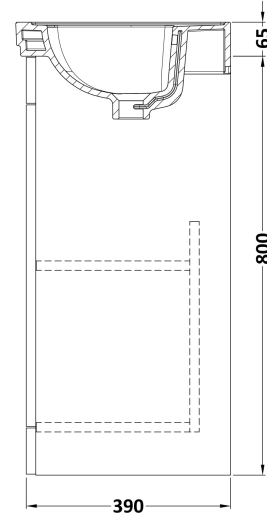

Sales Code: CLC123B

Description: 500 F/S 2-Door Unit & Basin 3Th

Packaging Details

Barcode: 5056462687162

Sales Code: CLA123

Description: 500 F/S 2-Door Unit (800X500x390)

Product Dimensions

Height (mm):	800
Width (mm):	500
Depth (mm):	390
Nett Weight (kg):	21

Packaging Dimensions

Height (mm):	835
Width (mm):	525
Depth (mm):	415
Gross Weight (kg):	21.5

Packaging Data

Box Colour:	Brown Cardboard Box
Box Qty:	1
Label Size:	100 x 50
Label Colour:	White Label
Label Qty:	2

Outer Box Dimensions (If Applicable)

Height (mm):	
Width (mm):	
Depth (mm):	
Gross Weight (kg):	
Barcode:	5056462643106

Product Details

Country of Origin:	China
Fitting Instruction:	No
CE & UKCA:	N/A
FSC Certified Materials:	Yes
Colour:	Satin White
Construction Method:	Cam & Wood Dowel
Construction Type:	Rigid
Cabinet Finish:	MFC Painted Matt
Fascia Finish:	Mdf Painted Matt
Cabinet Thickness (mm):	18
Fascia Thickness (mm):	18
Drawer Included:	No
Drawer Type:	Not Applicable
No of Shelves:	1
Hinge Type:	95 Degree Clip-On Soft Close
Hinge Included:	Yes, Supplied
Adjustable Legs:	No, Not Required
Fixings Included:	Yes
Handle Style:	Traditional
Waste Shroud:	Not Applicable
Handle Included:	Yes, Supplied
Handle Type:	Knob

Sales Code: CBM532

Description: 500 Classic Basin (540X410x185) 3Th

Product Dimensions

Height (mm):	187
Width (mm):	531
Depth (mm):	406
Nett Weight (kg):	12.7

Packaging Dimensions

Height (mm):	430
Width (mm):	550
Depth (mm):	220
Gross Weight (kg):	13