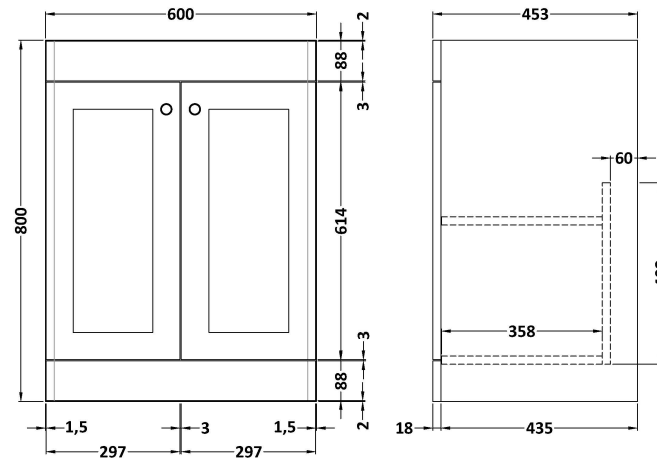

Sales Code: CLC225A

Description: 600 F/S 2-Door Unit & Basin 1Th

Packaging Details

Barcode: 5056462685670

Sales Code: CLA225

Description: 600 F/S 2-Door Unit (800X600x453)

Product Dimensions

Height (mm):	800
Width (mm):	600
Depth (mm):	453
Nett Weight (kg):	25.3

Packaging Dimensions

Height (mm):	835
Width (mm):	625
Depth (mm):	480
Gross Weight (kg):	25.8

Packaging Data

Box Colour:	Brown Cardboard Box
Box Qty:	1
Label Size:	100 x 50
Label Colour:	White Label
Label Qty:	2

Sales Code: CBM503

Description: 600 Classic Basin (640X472x185) 1Th

Product Dimensions

Height (mm):	190
Width (mm):	630
Depth (mm):	471
Nett Weight (kg):	17

Packaging Dimensions

Height (mm):	490
Width (mm):	650
Depth (mm):	220
Gross Weight (kg):	17.3

Packaging Data

Box Colour:	Brown Cardboard Box - Printed
Box Qty:	1
Label Size:	100 x 50
Label Colour:	White Label
Label Qty:	2

Outer Box Dimensions (If Applicable)

Height (mm):	
Width (mm):	
Depth (mm):	
Gross Weight (kg):	
Barcode:	5056462643656