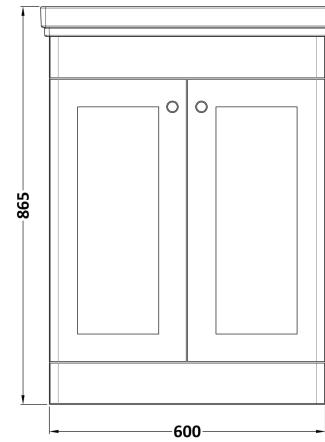

Sales Code: CLC225A

Description: 600 F/S 2-Door Unit & Basin 1Th

Packaging Details

Barcode: 5056462685670

Sales Code: CLA225

Description: 600 F/S 2-Door Unit (800X600x453)

Product Dimensions

Height (mm):	800
Width (mm):	600
Depth (mm):	453
Nett Weight (kg):	25.3

Packaging Dimensions

Height (mm):	835
Width (mm):	625
Depth (mm):	480
Gross Weight (kg):	25.8

Packaging Data

Box Colour:	Brown Cardboard Box
Box Qty:	1
Label Size:	100 x 50
Label Colour:	White Label
Label Qty:	2

Outer Box Dimensions (If Applicable)

Height (mm):	
Width (mm):	
Depth (mm):	
Gross Weight (kg):	
Barcode:	5056462643151

Product Details

Country of Origin:	China
Fitting Instruction:	No
CE & UKCA:	N/A
FSC Certified Materials:	Yes
Colour:	Satin Grey
Construction Method:	Cam & Wood Dowel
Construction Type:	Rigid
Cabinet Finish:	MFC Painted Matt
Fascia Finish:	Mdf Painted Matt
Cabinet Thickness (mm):	18
Fascia Thickness (mm):	18
Drawer Included:	No
Drawer Type:	Not Applicable
No of Shelves:	1
Hinge Type:	95 Degree Clip-On Soft Close
Hinge Included:	Yes, Supplied
Adjustable Legs:	No, Not Required
Fixings Included:	Yes
Handle Style:	Traditional
Waste Shroud:	Not Applicable
Handle Included:	Yes, Supplied
Handle Type:	Knob

Sales Code: CBM503

Description: 600 Classic Basin (640X472x185) 1Th

Product Dimensions

Height (mm):	190
Width (mm):	630
Depth (mm):	471
Nett Weight (kg):	17

Packaging Dimensions

Height (mm):	490
Width (mm):	650
Depth (mm):	220
Gross Weight (kg):	17.3