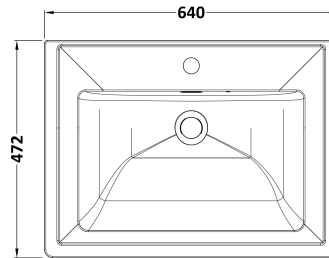

Sales Code: CLC225A

Description: 600 F/S 2-Door Unit & Basin 1Th

Packaging Details

Barcode: 5056462685670

Sales Code: CLA225

Description: 600 F/S 2-Door Unit (800X600x453)

Product Dimensions

Height (mm):	800
Width (mm):	600
Depth (mm):	453
Nett Weight (kg):	25.3

Packaging Dimensions

Height (mm):	835
Width (mm):	625
Depth (mm):	480
Gross Weight (kg):	25.8

Packaging Data

Box Colour:	Brown Cardboard Box
Box Qty:	1
Label Size:	100 x 50
Label Colour:	White Label
Label Qty:	2

Outer Box Dimensions (If Applicable)

Height (mm):	
Width (mm):	
Depth (mm):	
Gross Weight (kg):	
Barcode:	5056462643151

Product Details

Country of Origin:	China
Fitting Instruction:	No
CE & UKCA:	N/A
FSC Certified Materials:	Yes
Colour:	Satin Grey
Construction Method:	Cam & Wood Dowel
Construction Type:	Rigid
Cabinet Finish:	MFC Painted Matt
Fascia Finish:	Mdf Painted Matt
Cabinet Thickness (mm):	18
Fascia Thickness (mm):	18
Drawer Included:	No
Drawer Type:	Not Applicable
No of Shelves:	1
Hinge Type:	95 Degree Clip-On Soft Close
Hinge Included:	Yes, Supplied
Adjustable Legs:	No, Not Required
Fixings Included:	Yes
Handle Style:	Traditional
Waste Shroud:	Not Applicable
Handle Included:	Yes, Supplied
Handle Type:	Knob

Sales Code: CBM503

Description: 600 Classic Basin (640X472x185) 1Th

Product Dimensions

Height (mm):	190
Width (mm):	630
Depth (mm):	471
Nett Weight (kg):	17

Packaging Dimensions

Height (mm):	490
Width (mm):	650
Depth (mm):	220
Gross Weight (kg):	17.3