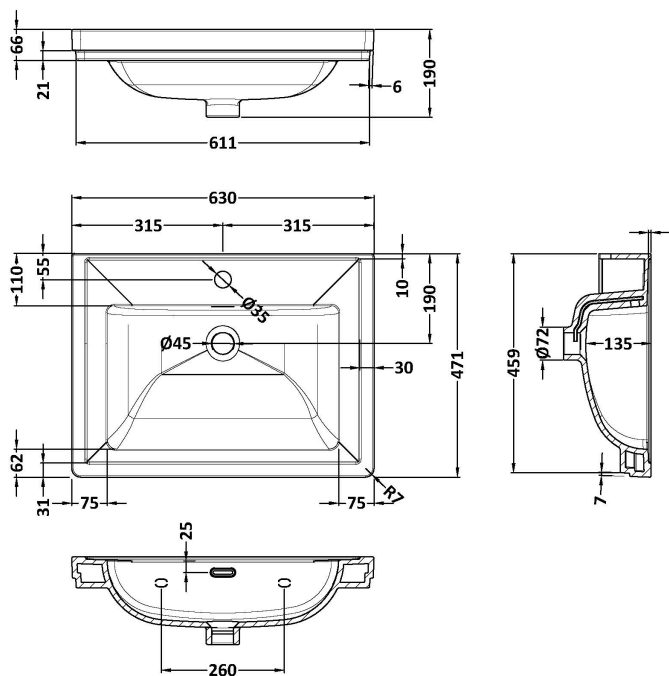

Packaging Dimensions

Height (mm):	835
Width (mm):	625
Depth (mm):	480
Gross Weight (kg):	25.8

Packaging Data

Box Colour:	Brown Cardboard Box
Box Qty:	1
Label Size:	100 x 50
Label Colour:	White Label
Label Qty:	2

Outer Box Dimensions (If Applicable)

Height (mm):	
Width (mm):	
Depth (mm):	
Gross Weight (kg):	
Barcode:	5056462643151

Product Details

Country of Origin:	China
Fitting Instruction:	No
CE & UKCA:	N/A
FSC Certified Materials:	Yes
Colour:	Satin Grey
Construction Method:	Cam & Wood Dowel
Construction Type:	Rigid
Cabinet Finish:	MFC Painted Matt
Fascia Finish:	Mdf Painted Matt
Cabinet Thickness (mm):	18
Fascia Thickness (mm):	18
Drawer Included:	No
Drawer Type:	Not Applicable
No of Shelves:	1
Hinge Type:	95 Degree Clip-On Soft Close
Hinge Included:	Yes, Supplied
Adjustable Legs:	No, Not Required
Fixings Included:	Yes
Handle Style:	Traditional
Waste Shroud:	Not Applicable
Handle Included:	Yes, Supplied
Handle Type:	Knob

Sales Code: CBM503

Description: 600 Classic Basin (640X472x185) 1Th

Product Dimensions

Height (mm):	190
Width (mm):	630
Depth (mm):	471
Nett Weight (kg):	17

Packaging Dimensions

Height (mm):	490
Width (mm):	650
Depth (mm):	220
Gross Weight (kg):	17.3

Packaging Data

Box Colour:	Brown Cardboard Box - Printed
Box Qty:	1
Label Size:	100 x 50
Label Colour:	White Label
Label Qty:	2

Outer Box Dimensions (If Applicable)

Height (mm):	
Width (mm):	
Depth (mm):	
Gross Weight (kg):	
Barcode:	5056462643656