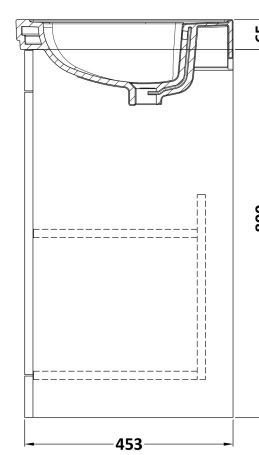

Sales Code: CLC225A

Description: 600 F/S 2-Door Unit & Basin 1Th

Packaging Details

Barcode: 5056462685670

Sales Code: CLA225

Description: 600 F/S 2-Door Unit (800X600x453)

Product Dimensions

Height (mm):	800
Width (mm):	600
Depth (mm):	453
Nett Weight (kg):	25.3

Packaging Dimensions

Height (mm):	835
Width (mm):	625
Depth (mm):	480
Gross Weight (kg):	25.8

Packaging Data

Box Colour:	Brown Cardboard Box
Box Qty:	1
Label Size:	100 x 50
Label Colour:	White Label
Label Qty:	2

Outer Box Dimensions (If Applicable)

Height (mm):	
Width (mm):	
Depth (mm):	
Gross Weight (kg):	
Barcode:	5056462643151

Product Details

Country of Origin:	China
Fitting Instruction:	No
CE & UKCA:	N/A
FSC Certified Materials:	Yes
Colour:	Satin Grey
Construction Method:	Cam & Wood Dowel
Construction Type:	Rigid
Cabinet Finish:	MFC Painted Matt
Fascia Finish:	Mdf Painted Matt
Cabinet Thickness (mm):	18
Fascia Thickness (mm):	18
Drawer Included:	No
Drawer Type:	Not Applicable
No of Shelves:	1
Hinge Type:	95 Degree Clip-On Soft Close
Hinge Included:	Yes, Supplied
Adjustable Legs:	No, Not Required
Fixings Included:	Yes
Handle Style:	Traditional
Waste Shroud:	Not Applicable
Handle Included:	Yes, Supplied
Handle Type:	Knob

Sales Code: CBM503

Description: 600 Classic Basin (640X472x185) 1Th

Product Dimensions

Height (mm):	190
Width (mm):	630
Depth (mm):	471
Nett Weight (kg):	17

Packaging Dimensions

Height (mm):	490
Width (mm):	650
Depth (mm):	220
Gross Weight (kg):	17.3