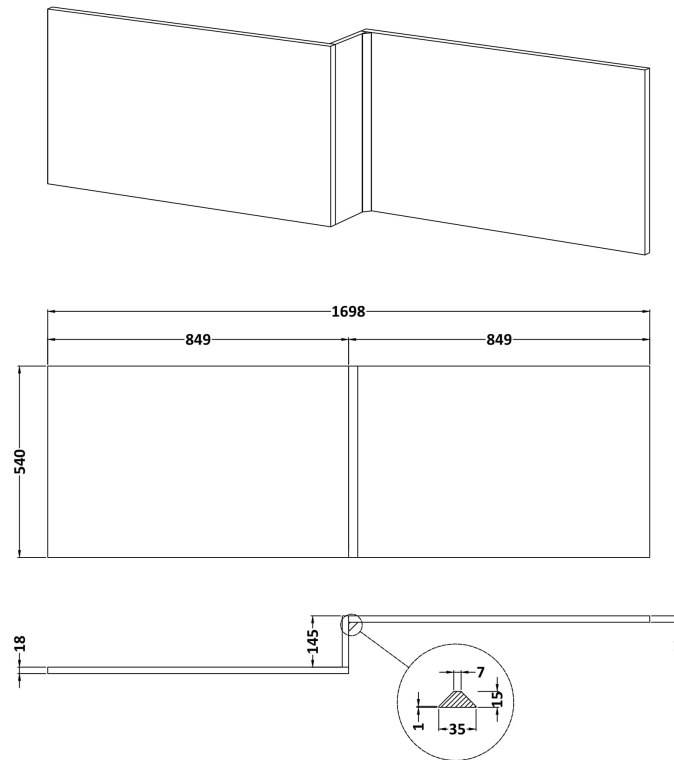

Sales Code: MPD635

Description: Square Shower Bath Front Panel

Product Dimensions

Height (mm):	520
Width (mm):	1698
Depth (mm):	163
Nett Weight (kg):	10.5

Packaging Dimensions

Height (mm):	50
Width (mm):	540
Depth (mm):	1010
Gross Weight (kg):	12

Packaging Data

Box Colour:	Brown Cardboard Box
Box Qty:	1
Label Size:	100 x 50
Label Colour:	White Label
Label Qty:	1

Outer Box Dimensions (If Applicable)

Height (mm):	
Width (mm):	
Depth (mm):	
Gross Weight (kg):	
Barcode:	5055275826195

Product Details

Country of Origin:	United Kingdom
Fitting Instruction:	No
CE & UKCA:	N/A
FSC Certified Materials:	Yes
Colour:	Black Woodgrain
Construction Method:	Cam & Wood Dowel
Construction Type:	Flat-Pack
Cabinet Finish:	Not Applicable
Fascia Finish:	MFC Textured Woodgrain
Cabinet Thickness (mm):	
Fascia Thickness (mm):	18
Drawer Included:	Not Applicable
Drawer Type:	Not Applicable
No of Shelves:	Not Applicable
Hinge Type:	Not Applicable
Hinge Included:	Not Applicable
Adjustable Legs:	Not Applicable
Fixings Included:	Yes
Handle Style:	Not Applicable
Waste Shroud:	Not Applicable
Handle Included:	Not Applicable
Handle Type:	Not Applicable