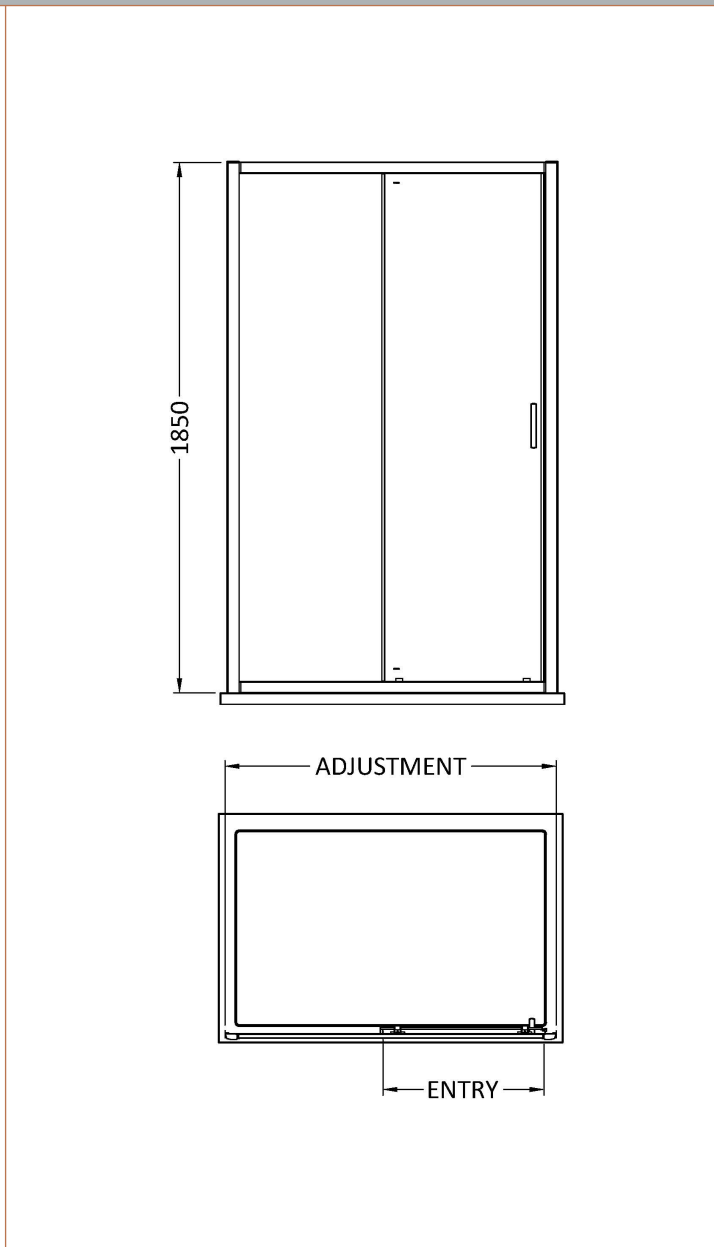

Sales Code: SSQL10BP

Description: 1000X1850mm Sliding Shower Door

Product Dimensions

Height (mm):	1850
Width (mm):	990
Depth (mm):	44
Nett Weight (kg):	30.5

Packaging Dimensions

Height (mm):	1912
Width (mm):	670
Length (mm):	80
Gross Weight (kg):	31

Packaging Data

Box Colour:	Brown Cardboard Box - Printed
Box Qty:	1
Label Size:	100 x 50
Label Colour:	Not Applicable
Label Qty:	0

Outer Box Dimensions (If Applicable)

Height (mm):	
Width (mm):	
Depth (mm):	
Length (mm):	
Gross Weight (kg):	
Barcode:	5056211892281

Product Details

Country of Origin:	China
Fitting Instruction:	No
CE & UKCA:	No
Profile Material:	Aluminium
Profile Finish:	Matt Black
Adjustments (mm):	960 - 995mm
Entry Width (mm):	385mm
Swing In Dim (mm):	N/A
Swing Out Dim (mm):	N/A
Radius (mm):	Not Applicable
Glass Thickness (mm):	6
Easy Fit:	Yes
Easy Clean:	No
Handle Style:	Square T Shape Handle
Handle Material:	ABS
Enclosure Design:	Framed
Wheel Type:	Dual, Quick Release
Support Bar Included:	Support Bar Not Included
Extras:	None