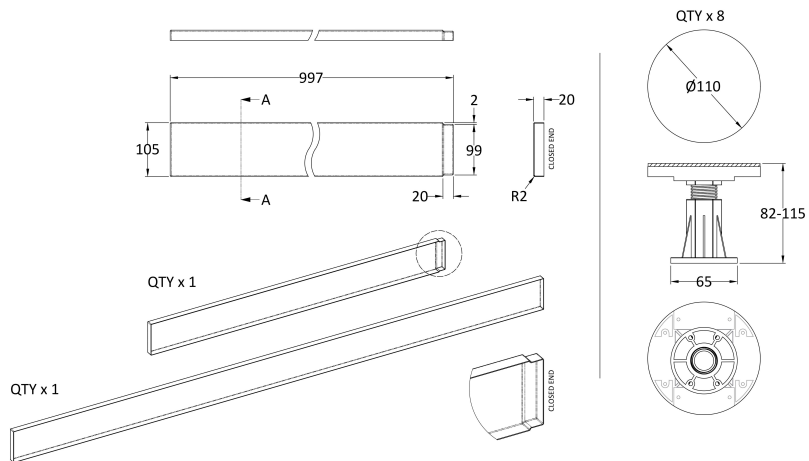

Sales Code: LEG3W

Description: Suitable For 1100-1200 Rec Trays

Packaging Details

Barcode: 5056211868781