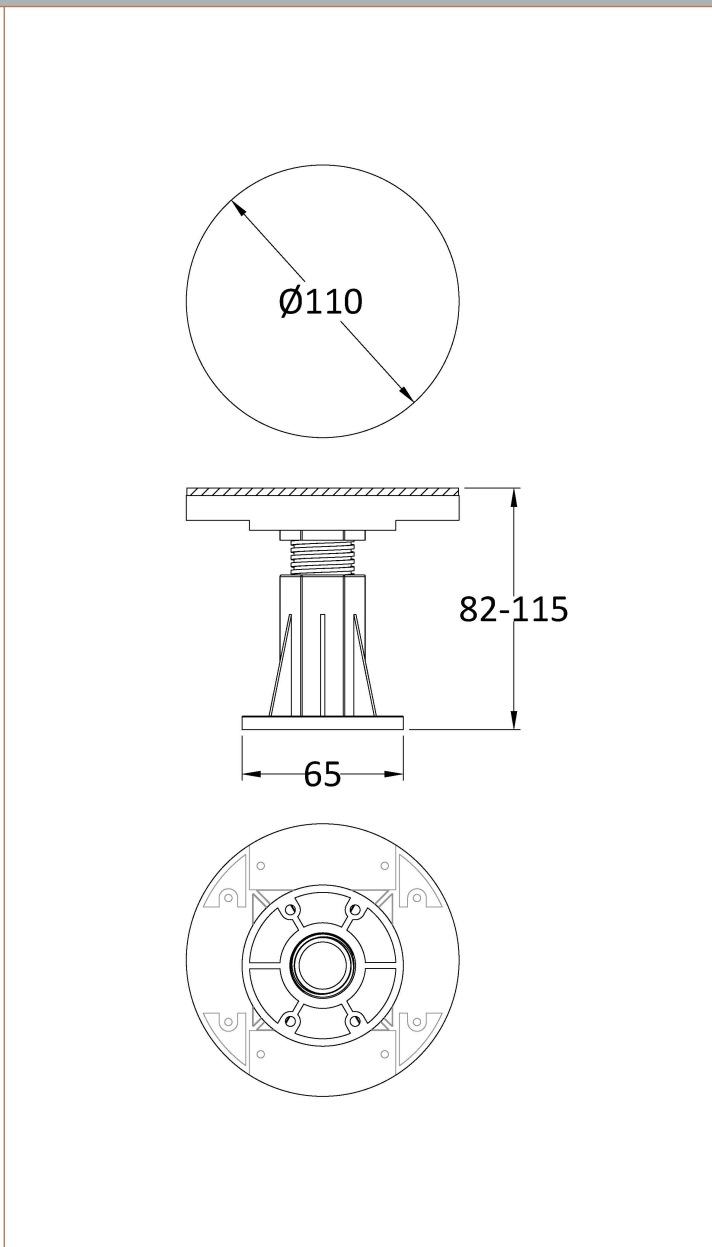

Packaging Dimensions

Length (mm):	1010
Width (mm):	110
Height (mm):	15
Gross Weight (kg):	0.32

Packaging Data

Box Colour:	Polybagged
Box Qty:	1
Label Size:	100 x 50
Label Colour:	White Label
Label Qty:	2

Outer Box Dimensions (If Applicable)

Length (mm):	
Width (mm):	
Height (mm):	
Gross Weight (kg):	
Barcode:	5055369007950

Product Details

Country of Origin:	Turkey
Fitting Instruction:	No
CE & UKCA:	
Colour/Finish:	White
Product Material:	Acrylic Capped ABS
Material Colour Reference:	European White
Radius:	0
Waste Required (mm):	
Compatible with Leg Kit:	Not Applicable

Sales Code: NTP001B

Description: Pack Of 8 Legs/Clips & Screws

Product Dimensions

Length (mm):	110
Width (mm):	110
Height (mm):	115
Depth (mm):	
Nett Weight (kg):	0.9

Packaging Dimensions

Height (mm):	180
Width (mm):	120
Depth (mm):	125
Gross Weight (kg):	0.98

Product Details

Country of Origin:	China
Fitting Instruction:	No
CE & UKCA:	
Product Material:	
Heating Element Wattage:	
Colour/Finish:	
Product Diameter:	
Connection Size:	

Sales Code: NTP565**Description:** 1800 Tray Panel**Product Dimensions**