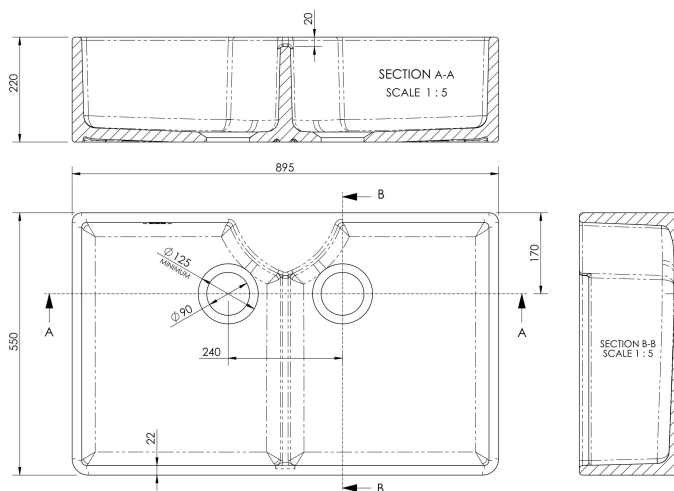

Sales Code: FCS015

Description: Dbl Bowl Sink Tap Ledge 895X550x220

Product Dimensions

Height (mm):	220
Width (mm):	895
Depth (mm):	550
Nett Weight (kg):	52

Packaging Dimensions

Height (mm):	915
Width (mm):	565
Depth (mm):	235
Gross Weight (kg):	52

Packaging Data

Box Colour:	Brown Cardboard Box
Box Qty:	1
Label Size:	100 x 50
Label Colour:	White Label
Label Qty:	2

Outer Box Dimensions (If Applicable)

Height (mm):	
Width (mm):	
Depth (mm):	
Gross Weight (kg):	
Barcode:	5056211886914

Product Details

Country of Origin:	Utd.Arab.Emir.
Fitting Instruction:	
UPC/cUPC:	Yes UPC/cUPC No: 311189
Product Material:	
Colour:	White
Waste Type Req:	90mm Strainer Waste
Number of bowls:	2
Overflow Inc:	
Flute Size:	N/A
Outlet Size:	90mm
Rebate Size:	N/A
Template:	No
Care Guide:	Yes
Extras:	N/A