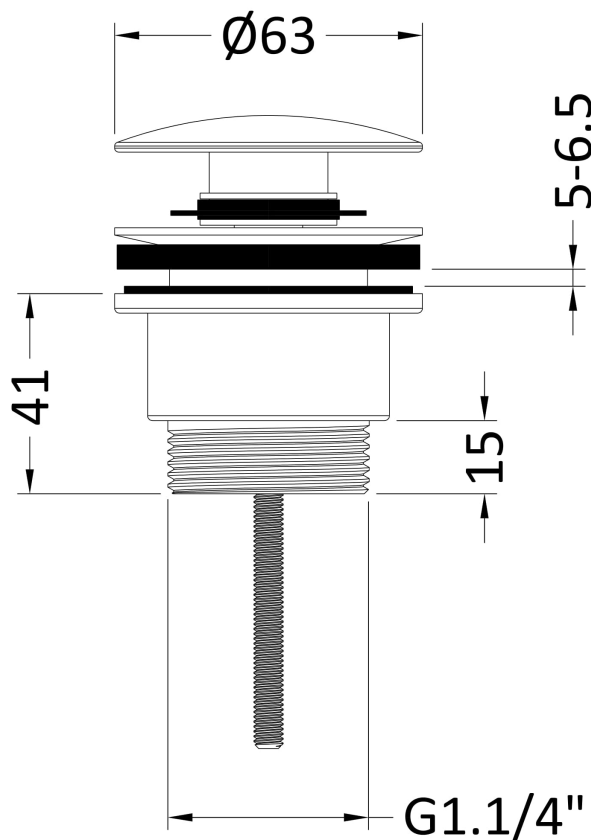

### Product Dimensions

Length (mm):	
Width (mm):	63
Height (mm):	110
Depth (mm):	63
Nett Weight (kg):	0.34

### Packaging Dimensions

Height (mm):	65
Width (mm):	65
Depth (mm):	105
Gross Weight (kg):	0.34

### Outer Box Dimensions (If Applicable)

Height (mm):	225
Width (mm):	330
Length (mm):	
Depth (mm):	
Gross Weight (kg):	21
Barcode:	5056462603421

### Product Details

Country of Origin:	China
Fitting Instruction:	No
CE Certification:	N/A
Product Material:	Brass
Heating Element Wattage:	Not Applicable
Colour/Finish:	Brushed Brass
Product Diameter:	63mm
Connection Size:	11/4"