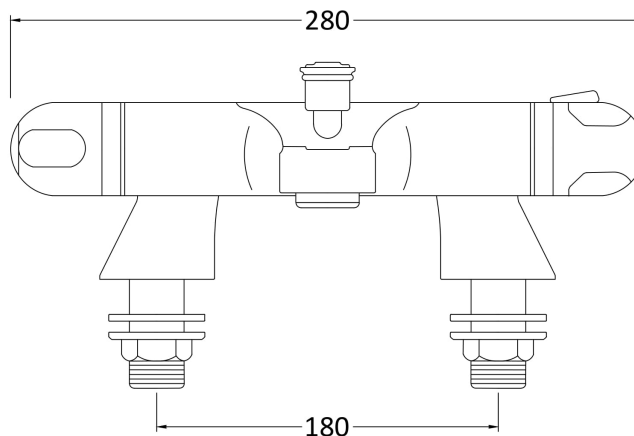

Sales Code: CD324

Description: Reef Thermostatic Bath Shower Mixer

Product Dimensions

Height (mm):	40
Width (mm):	288
Depth (mm):	195
Length (mm):	
Nett Weight (kg):	2.25

Packaging Dimensions

Height (mm):	310
Width (mm):	160
Depth (mm):	80
Gross Weight (kg):	2.6

Packaging Data

Box Colour:	White Cardboard Box
Box Qty:	1
Label Size:	100 x 50
Label Colour:	White Label
Label Qty:	2

Outer Box Dimensions (If Applicable)

Height (mm):	340
Width (mm):	300
Depth (mm):	420
Length (mm):	
Gross Weight (kg):	16
Barcode:	5055146130581

Product Details

Country of Origin:	China
Fitting Instruction:	No
Product Material:	Brass/ABS
Control Type:	Manual
Waste Included:	Waste Not Included
Waste Type:	Not Applicable
WRAS Approval:	No
Approval No:	N/A
Valve/Cartridge Type:	1/4 Turn Ceramic Disc
Colour/Finish:	Chrome
Mount Type:	Deck
Operating Pressure (bar):	1

Flow Rates: (Litres Per Min)	0.1 bar: 3	0.5 bar: 8	1 bar: 12	2 bar: 17	3 bar: 21
Pipe Size:	15 mm (1/2" Bsp)				
Pipe Centres:	N/A				