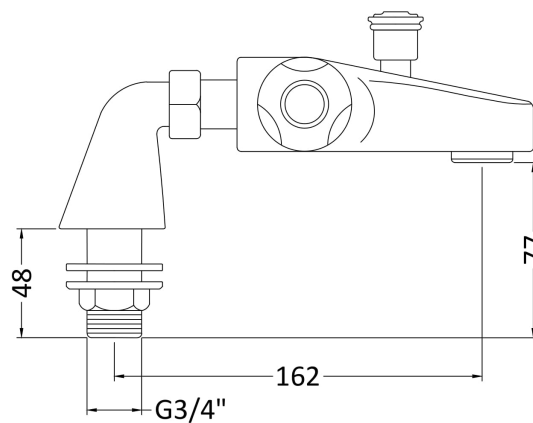

Sales Code: CD324

Description: Reef Thermostatic Bath Shower Mixer

Product Dimensions

Height (mm):	40
Width (mm):	288
Depth (mm):	195
Length (mm):	
Nett Weight (kg):	2.25

Packaging Dimensions

Height (mm):	310
Width (mm):	160
Depth (mm):	80
Gross Weight (kg):	2.6

Packaging Data

Box Colour:	White Cardboard Box
Box Qty:	1
Label Size:	100 x 50
Label Colour:	White Label
Label Qty:	2

Outer Box Dimensions (If Applicable)

Height (mm):	340
Width (mm):	300
Depth (mm):	420
Length (mm):	
Gross Weight (kg):	16
Barcode:	5055146130581

Product Details

Country of Origin:	China
Fitting Instruction:	No
Product Material:	Brass/ABS
Control Type:	Manual
Waste Included:	Waste Not Included
Waste Type:	Not Applicable
WRAS Approval:	No
Approval No:	N/A
Valve/Cartridge Type:	1/4 Turn Ceramic Disc
Colour/Finish:	Chrome
Mount Type:	Deck
Operating Pressure (bar):	1

Flow Rates: (Litres Per Min)	0.1 bar: 3	0.5 bar: 8	1 bar: 12	2 bar: 17	3 bar: 21
Pipe Size:	15 mm (1/2" Bsp)				
Pipe Centres:	N/A				