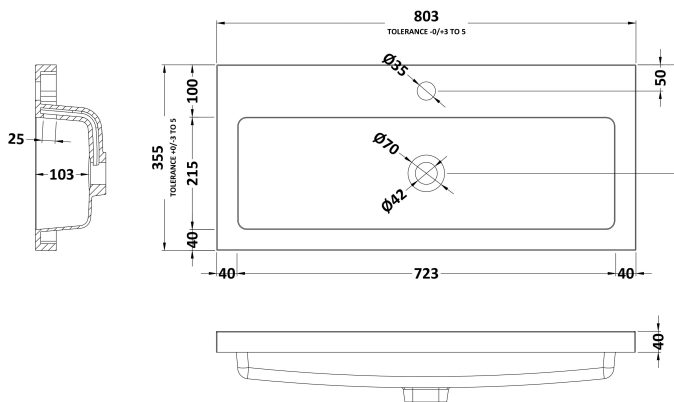

Sales Code: PMB315

Description: 800 Rear Tap Basin 1Th

Product Dimensions

| | |
|-------------------|-----|
| Height (mm): | 355 |
| Width (mm): | 803 |
| Depth (mm): | 135 |
| Nett Weight (kg): | 12 |

Packaging Dimensions

| | |
|--------------------|-----|
| Height (mm): | 200 |
| Width (mm): | 420 |
| Depth (mm): | 855 |
| Gross Weight (kg): | 12 |

Packaging Data

| | |
|---------------|-------------------------------|
| Box Colour: | Brown Cardboard Box - Printed |
| Box Qty: | 1 |
| Label Size: | 100 x 50 |
| Label Colour: | White Label |
| Label Qty: | 2 |

Outer Box Dimensions (If Applicable)

| | |
|--------------------|---------------|
| Height (mm): | |
| Width (mm): | |
| Depth (mm): | |
| Gross Weight (kg): | |
| Barcode: | 5055275828113 |

Product Details

Cisterns: Operating Type: Not Applicable Fittings: Not Applicable
Lever Type: Not Applicable

Basins: Tap Hole: One Taphole Chain Stay Hole: No
Template: Not Required Waste Type Req: Slotted
Overflow Inc: Yes Overflow Cover: Yes
Inner Bowl Depth (mm): 103mm