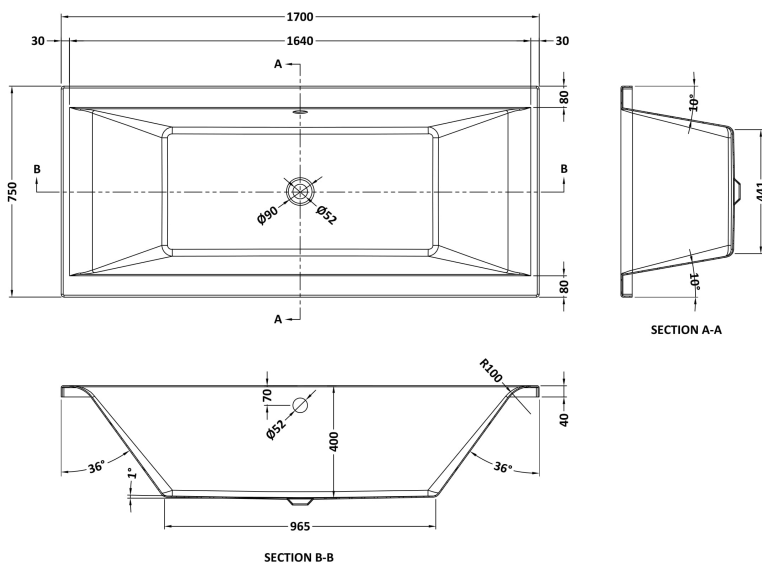

### Product Dimensions

Length (mm):	1700
Width (mm):	750
Depth (mm):	400
Nett Weight (kg):	25.2

### Packaging Dimensions

Length (mm):	1770
Width (mm):	760
Depth (mm):	420
Gross Weight (kg):	25.2

### Outer Box Dimensions (If Applicable)

Length (mm):	
Width (mm):	
Height (mm):	
Gross Weight (kg):	
Barcode:	5055369024117

### Product Details

Country of Origin:	Egypt
Fitting Instruction:	No
Certification:	FSC: CE & UKCA:
Material Colour Reference:	European White
Product Material:	Acrylic With Eternalite
Material Thickness:	4mm
Volume (Ltr):	185L
Displaced Capacity:	115L
Leg Set Included:	Legset Included
Waste Included:	Waste Not Included
Drilled/Undrilled:	Undrilled For Taps
Includes Grips:	No Grips Supplied
Embossed:	No
No of Tapholes:	None
Anti-Slip:	No