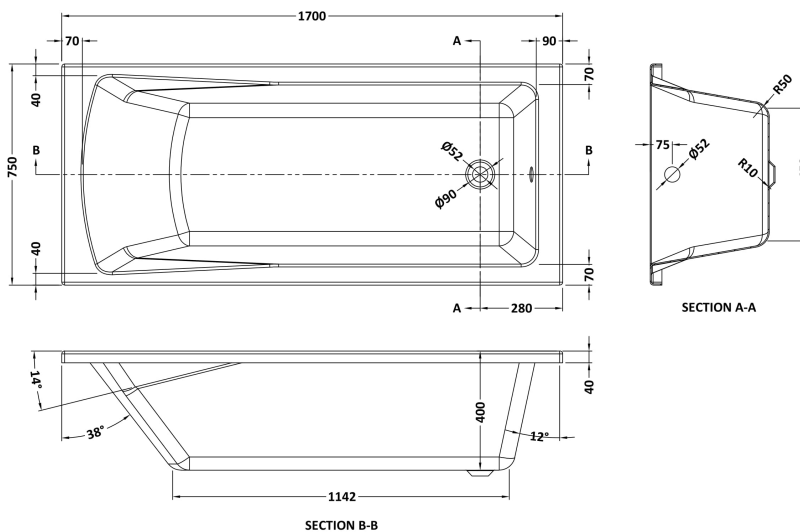

Sales Code: NBA410

Description: Square Se Bath & Leg Set 1700X750

Product Dimensions

Length (mm):	1700
Width (mm):	750
Depth (mm):	400
Nett Weight (kg):	18.8

Packaging Dimensions

Length (mm):	1700
Width (mm):	760
Depth (mm):	400
Gross Weight (kg):	18.8

Packaging Data

Box Colour:	Brown Cardboard Sleeve
Box Qty:	1
Label Size:	100 x 50
Label Colour:	White Label
Label Qty:	2

Outer Box Dimensions (If Applicable)

Length (mm):	
Width (mm):	
Height (mm):	
Gross Weight (kg):	
Barcode:	5055369006717

Product Details

Country of Origin:	Egypt
Fitting Instruction:	No
Certification:	FSC: CE & UKCA:
Material Colour Reference:	European White
Product Material:	Acrylic
Material Thickness:	4mm
Volume (Ltr):	200L
Displaced Capacity:	130L
Leg Set Included:	Legset Included
Waste Included:	Waste Not Included
Drilled/Undrilled:	Undrilled For Taps
Includes Grips:	No Grips Supplied
Embossed:	No
No of Tapholes:	None
Anti-Slip:	No