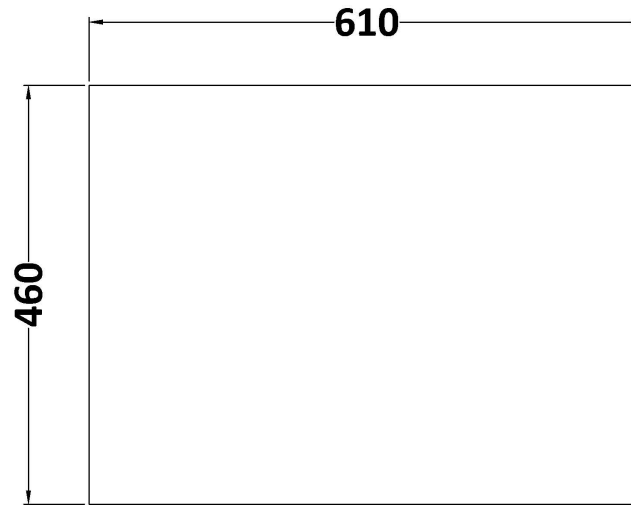

### Product Dimensions

Height (mm):	800
Width (mm):	600
Depth (mm):	453
Nett Weight (kg):	25.3

### Packaging Dimensions

Height (mm):	835
Width (mm):	625
Depth (mm):	480
Gross Weight (kg):	25.8

### Outer Box Dimensions (If Applicable)

Height (mm):	
Width (mm):	
Depth (mm):	
Gross Weight (kg):	
Barcode:	5056462643168

Sales Code: LOM16046

Description: 600 Marble Top (610 X 460mm)

**Product Dimensions**

Height (mm):	18
Width (mm):	610
Depth (mm):	460
Nett Weight (kg):	13.5

**Packaging Dimensions**

Height (mm):	35
Width (mm):	650
Depth (mm):	500
Gross Weight (kg):	14