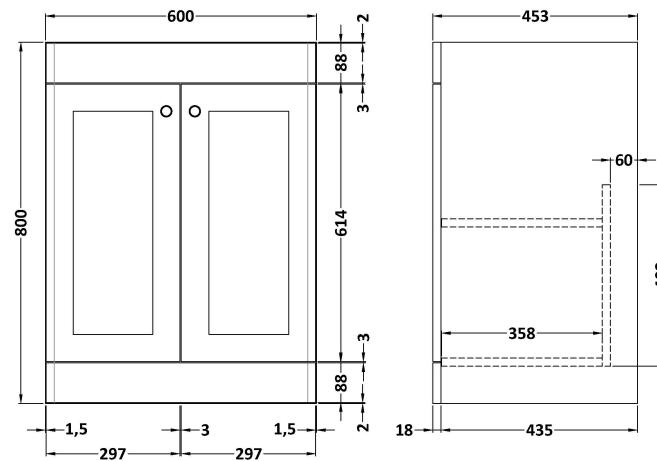

### Product Dimensions

Height (mm):	800
Width (mm):	600
Depth (mm):	453
Nett Weight (kg):	25.3

### Packaging Dimensions

Height (mm):	835
Width (mm):	625
Depth (mm):	480
Gross Weight (kg):	25.8

### Outer Box Dimensions (If Applicable)

Height (mm):	
Width (mm):	
Depth (mm):	
Gross Weight (kg):	
Barcode:	5056462643168

Sales Code: LOM16046

Description: 600 Marble Top (610 X 460mm)

**Product Dimensions**

Height (mm):	18
Width (mm):	610
Depth (mm):	460
Nett Weight (kg):	13.5

**Packaging Dimensions**

Height (mm):	35
Width (mm):	650
Depth (mm):	500
Gross Weight (kg):	14