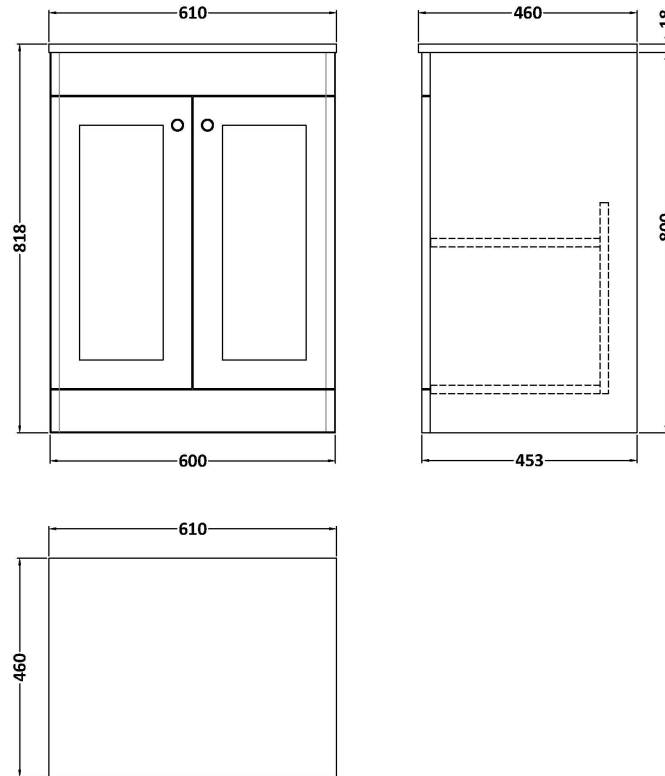

**Sales Code:** CLC825WMT

**Description:** 600 Fs 2-Door Unit & Marble Top

**Packaging Details**

Barcode: 5056678488737

Sales Code: CLA825

Description: 600 F/S 2-Door Unit (800X600x453)

### Product Dimensions

Height (mm):	800
Width (mm):	600
Depth (mm):	453
Nett Weight (kg):	25.3

### Packaging Dimensions

Height (mm):	835
Width (mm):	625
Depth (mm):	480
Gross Weight (kg):	25.8

Sales Code: LOM16046

Description: 600 Marble Top (610 X 460mm)

**Product Dimensions**

Height (mm):	18
Width (mm):	610
Depth (mm):	460
Nett Weight (kg):	13.5

**Packaging Dimensions**

Height (mm):	35
Width (mm):	650
Depth (mm):	500
Gross Weight (kg):	14