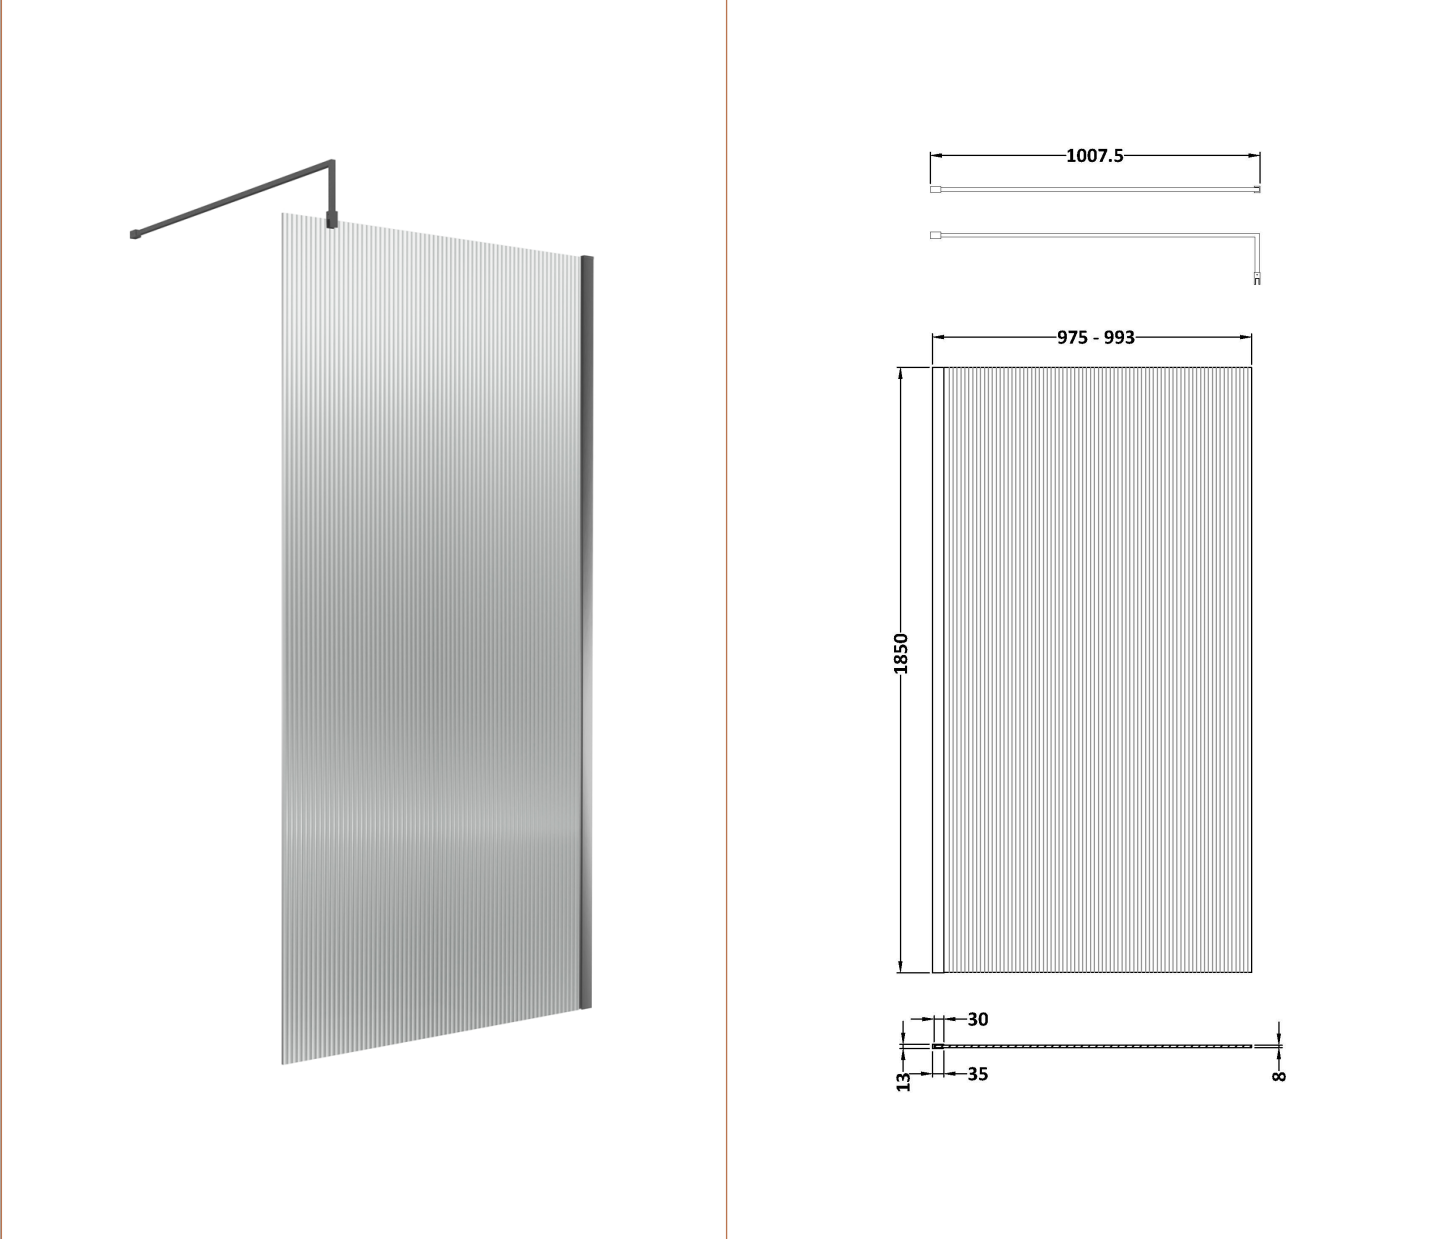

Sales Code: WRFL18510GM

Description: 1000X1850 Fluted Wetroom Screen Inc' Bar

Packaging Details

Barcode: 5056678485569

Sales Code: WRFL18510

Description: 1000X1850 Fluted Wetroom Screen Inc' Bar

Product Dimensions

Height (mm):	1850
Width (mm):	1000
Depth (mm):	14
Nett Weight (kg):	42.5

Packaging Dimensions

Height (mm):	65
Width (mm):	1045
Length (mm):	1920
Gross Weight (kg):	42.5

Packaging Data

Box Colour:	Brown Cardboard Box - Printed
Box Qty:	1
Label Size:	100 x 50
Label Colour:	Not Applicable
Label Qty:	0

Outer Box Dimensions (If Applicable)

Height (mm):	
Width (mm):	
Depth (mm):	
Length (mm):	
Gross Weight (kg):	
Barcode:	5056462661223

Product Details

Country of Origin:	China
Fitting Instruction:	No
CE & UKCA:	Yes
Profile Material:	Aluminium
Profile Finish:	Chrome
Adjustments (mm):	975mm - 993mm
Entry Width (mm):	N/A
Swing In Dim (mm):	N/A
Swing Out Dim (mm):	N/A
Radius (mm):	Not Applicable
Glass Thickness (mm):	8
Easy Fit:	No
Easy Clean:	No
Handle Style:	Not Applicable
Handle Material:	Not Applicable
Enclosure Design:	Fluted
Wheel Type:	Not Applicable
Support Bar Included:	Support Bar Included
Extras:	None

Sales Code: WRSF036

Description: 1850 Wetroom Wall Channel Pewter

Product Dimensions

Height (mm):	1850
Width (mm):	13
Depth (mm):	34
Nett Weight (kg):	0.6

Packaging Dimensions

Height (mm):	60
Width (mm):	185
Length (mm):	1860
Gross Weight (kg):	0.6