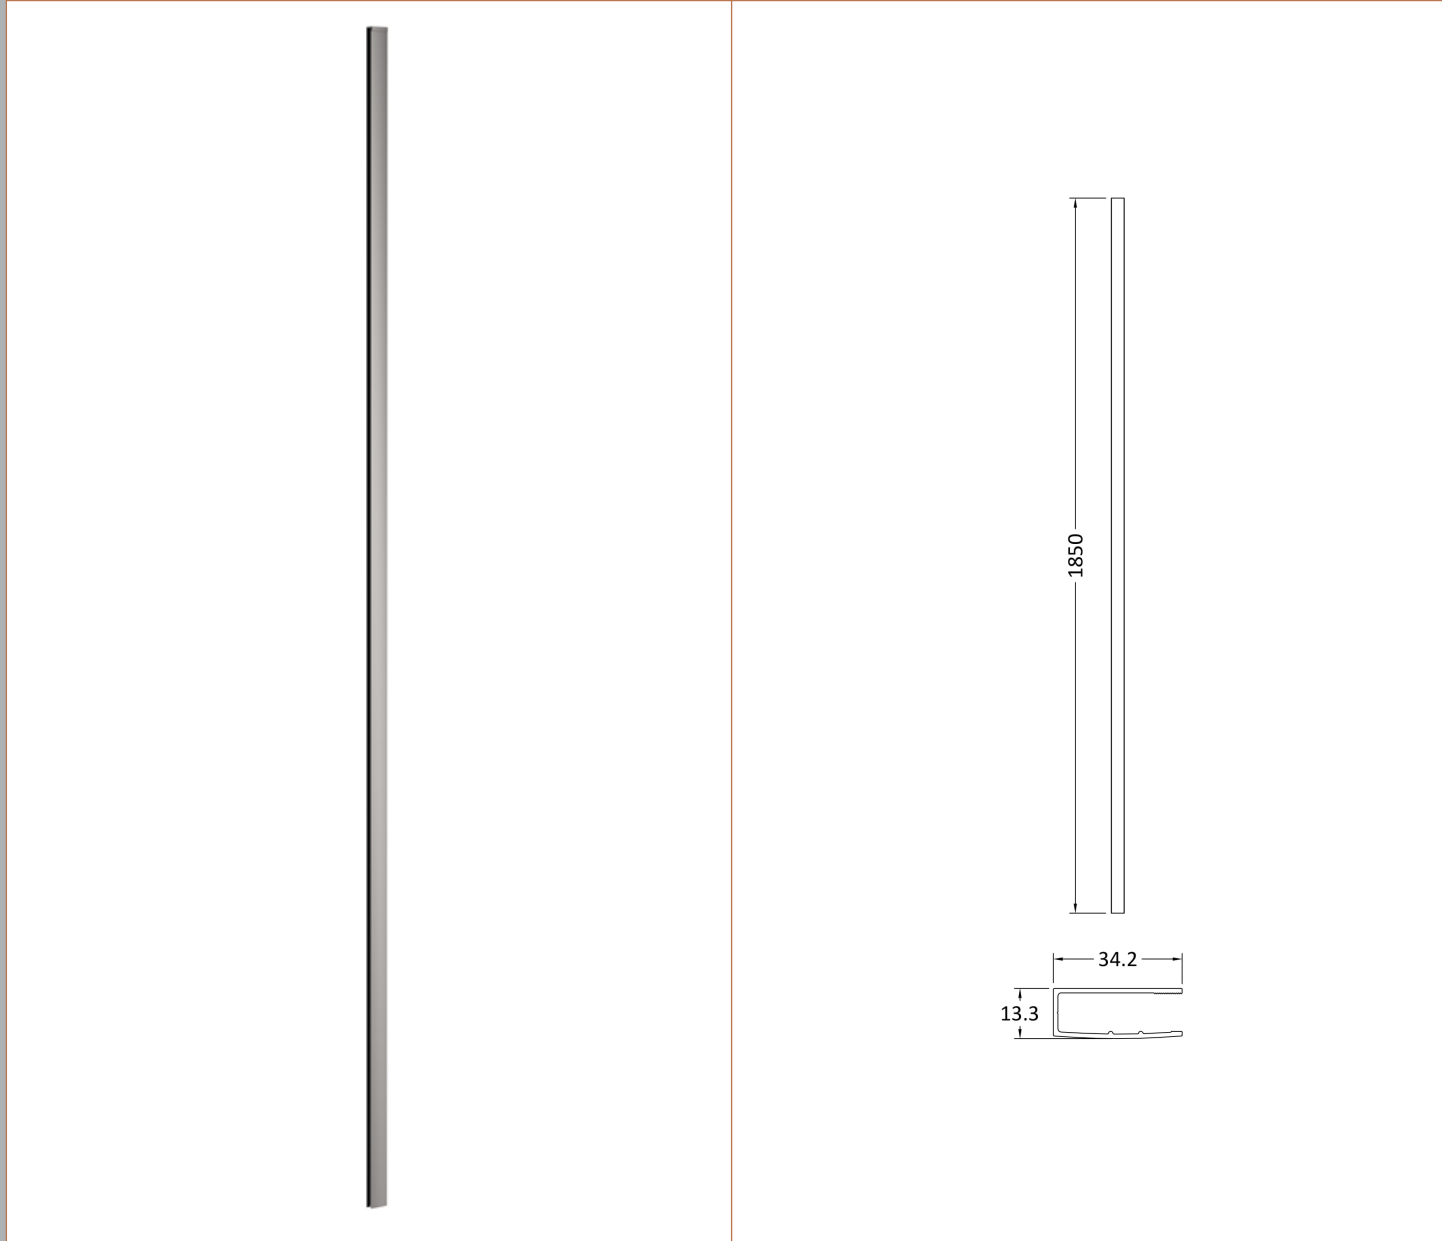

Height (mm):	1850
Width (mm):	1000
Depth (mm):	14
Nett Weight (kg):	42.5

Packaging Dimensions

Height (mm):	65
Width (mm):	1045
Length (mm):	1920
Gross Weight (kg):	42.5

Packaging Data

Box Colour:	Brown Cardboard Box - Printed
Box Qty:	1
Label Size:	100 x 50
Label Colour:	Not Applicable
Label Qty:	0

Outer Box Dimensions (If Applicable)

Height (mm):	
Width (mm):	
Depth (mm):	
Length (mm):	
Gross Weight (kg):	
Barcode:	5056462661223

Product Details

Country of Origin:	China
Fitting Instruction:	No
CE & UKCA:	Yes
Profile Material:	Aluminium
Profile Finish:	Chrome
Adjustments (mm):	975mm - 993mm
Entry Width (mm):	N/A
Swing In Dim (mm):	N/A
Swing Out Dim (mm):	N/A
Radius (mm):	Not Applicable
Glass Thickness (mm):	8
Easy Fit:	No
Easy Clean:	No
Handle Style:	Not Applicable
Handle Material:	Not Applicable
Enclosure Design:	Fluted
Wheel Type:	Not Applicable
Support Bar Included:	Support Bar Included
Extras:	None

Sales Code: WRSF036

Description: 1850 Wetroom Wall Channel Pewter

Product Dimensions

Height (mm):	1850
Width (mm):	13
Depth (mm):	34
Nett Weight (kg):	0.6

Packaging Dimensions

Height (mm):	60
Width (mm):	185
Length (mm):	1860
Gross Weight (kg):	0.6

Product Details

Country of Origin:	China
Fitting Instruction:	No
CE & UKCA:	N/A
Profile Material:	Aluminium
Profile Finish:	Brushed Pewter
Adjustments (mm):	18mm
Entry Width (mm):	N/A
Swing In Dim (mm):	N/A
Swing Out Dim (mm):	N/A
Radius (mm):	Not Applicable
Glass Thickness (mm):	
Easy Fit:	Not Applicable
Easy Clean:	Not Applicable
Handle Style:	Not Applicable
Handle Material:	Not Applicable
Enclosure Design:	Not Applicable
Wheel Type:	Not Applicable
Support Bar Included:	Support Bar Not Included
Extras:	None