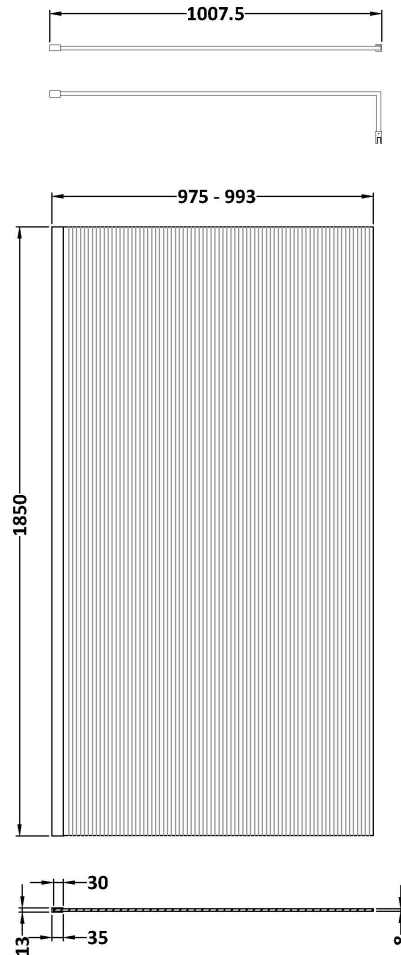

Sales Code: WRFL18510GM

Description: 1000X1850 Fluted Wetroom Screen Inc' Bar

Packaging Details

Barcode: 5056678485569

Sales Code: WRFL18510

Description: 1000X1850 Fluted Wetroom Screen Inc' Bar

Product Dimensions

Height (mm):	1850
Width (mm):	1000
Depth (mm):	14
Nett Weight (kg):	42.5

Packaging Dimensions

Height (mm):	65
Width (mm):	1045
Length (mm):	1920
Gross Weight (kg):	42.5

Packaging Data

Box Colour:	Brown Cardboard Box - Printed
Box Qty:	1
Label Size:	100 x 50
Label Colour:	Not Applicable
Label Qty:	0

Outer Box Dimensions (If Applicable)

Height (mm):	
Width (mm):	
Depth (mm):	
Length (mm):	
Gross Weight (kg):	
Barcode:	5056462661223

Product Details

Country of Origin:	China
Fitting Instruction:	No
CE & UKCA:	Yes
Profile Material:	Aluminium
Profile Finish:	Chrome
Adjustments (mm):	975mm - 993mm
Entry Width (mm):	N/A
Swing In Dim (mm):	N/A
Swing Out Dim (mm):	N/A
Radius (mm):	Not Applicable
Glass Thickness (mm):	8
Easy Fit:	No
Easy Clean:	No
Handle Style:	Not Applicable
Handle Material:	Not Applicable
Enclosure Design:	Fluted
Wheel Type:	Not Applicable
Support Bar Included:	Support Bar Included
Extras:	None

Sales Code: WRSF036

Description: 1850 Wetroom Wall Channel Pewter

Product Dimensions

Height (mm):	1850
Width (mm):	13
Depth (mm):	34
Nett Weight (kg):	0.6

Packaging Dimensions

Height (mm):	60
Width (mm):	185
Length (mm):	1860
Gross Weight (kg):	0.6