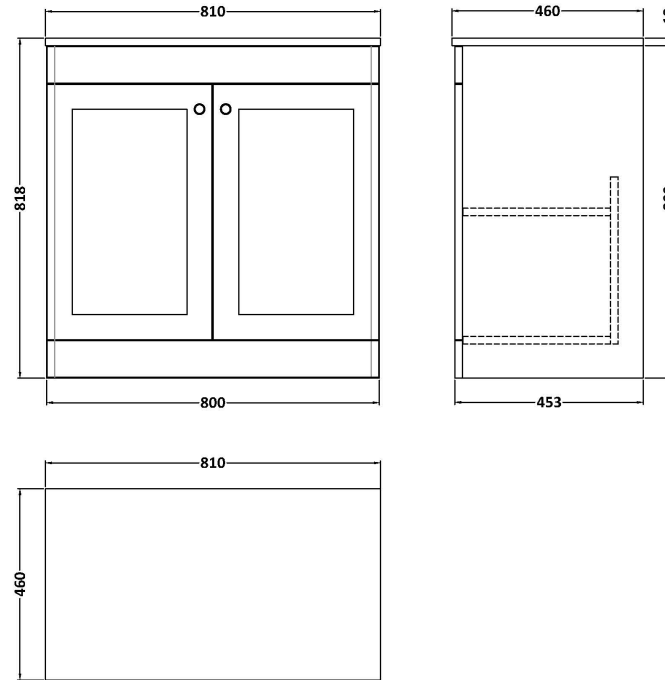

Sales Code: CLC826WMT

Description: 800 Fs 2-Door Unit & Marble Top

Packaging Details

Barcode: 5056678488973