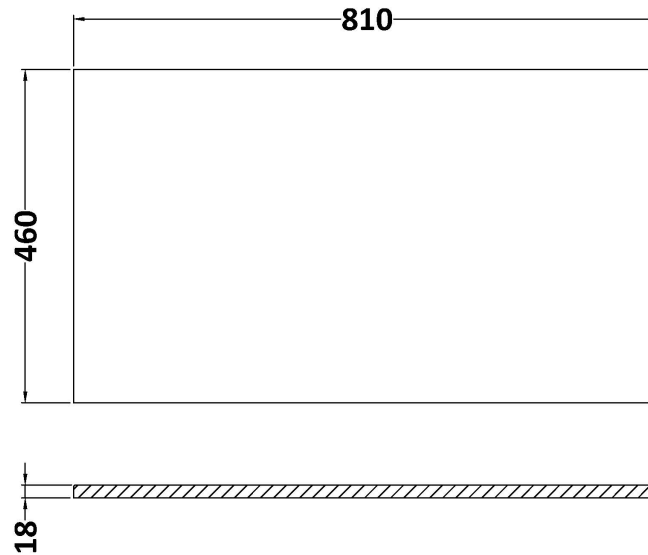

### Product Dimensions

Height (mm):	800
Width (mm):	800
Depth (mm):	453
Nett Weight (kg):	30.5

### Packaging Dimensions

Height (mm):	835
Width (mm):	825
Depth (mm):	480
Gross Weight (kg):	31

### Outer Box Dimensions (If Applicable)

Height (mm):	
Width (mm):	
Depth (mm):	
Gross Weight (kg):	
Barcode:	5056462643205

**Sales Code:** LOM18046

**Description:** 800 Marble Top (810 X 460mm)

**Product Dimensions**

Height (mm):	18
Width (mm):	810
Depth (mm):	460
Nett Weight (kg):	17.5

**Packaging Dimensions**

Height (mm):	35
Width (mm):	850
Depth (mm):	500
Gross Weight (kg):	18