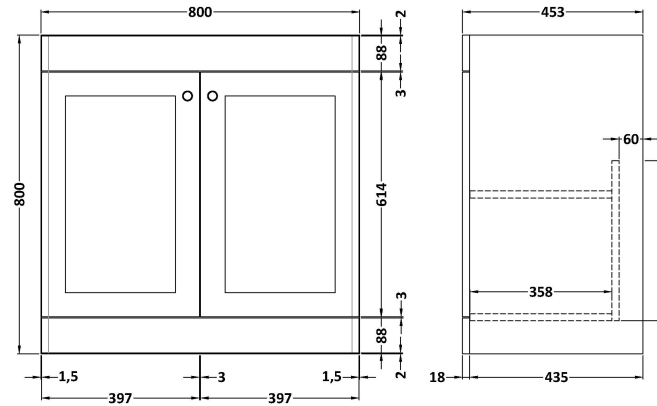

### Product Dimensions

Height (mm):	800
Width (mm):	800
Depth (mm):	453
Nett Weight (kg):	30.5

### Packaging Dimensions

Height (mm):	835
Width (mm):	825
Depth (mm):	480
Gross Weight (kg):	31

### Outer Box Dimensions (If Applicable)

Height (mm):	
Width (mm):	
Depth (mm):	
Gross Weight (kg):	
Barcode:	5056462643205

**Sales Code:** LOM18046

**Description:** 800 Marble Top (810 X 460mm)

**Product Dimensions**

Height (mm):	18
Width (mm):	810
Depth (mm):	460
Nett Weight (kg):	17.5

**Packaging Dimensions**

Height (mm):	35
Width (mm):	850
Depth (mm):	500
Gross Weight (kg):	18