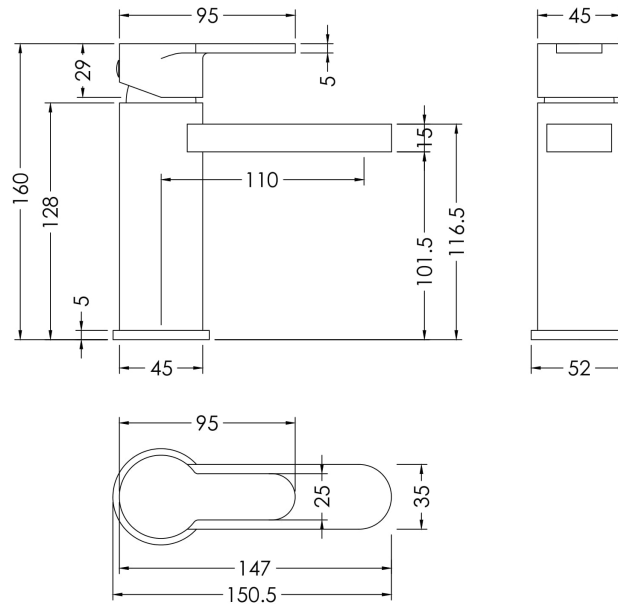

Sales Code: ARV1505

Description: Arvan Mono Basin Mixer (P/B Waste)

Product Dimensions

Height (mm):	160
Width (mm):	52
Depth (mm):	147
Length (mm):	
Nett Weight (kg):	1.75

Packaging Dimensions

Height (mm):	95
Width (mm):	225
Depth (mm):	275
Gross Weight (kg):	1.75

Packaging Data

Box Colour:	White Cardboard Box
Box Qty:	1
Label Size:	100 x 50
Label Colour:	White Label
Label Qty:	1

Outer Box Dimensions (If Applicable)

Height (mm):	500
Width (mm):	500
Depth (mm):	300
Length (mm):	
Gross Weight (kg):	
Barcode:	5056678476598

Product Details

Country of Origin:	China
Fitting Instruction:	No
Product Material:	Brass
Control Type:	Manual
Waste Included:	Waste Included
Waste Type:	Push Button
WRAS Approval: Yes	Approval No: 2204060
Valve/Cartridge Type:	Single Lever Cartridge
Colour/Finish:	Brushed Bronze
Mount Type:	Deck
Operating Pressure (bar):	0.2
Flow Rates: (Litres Per Min)	0.1 bar: 2.8 0.5 bar: 8 1 bar: 11.6 2 bar: 16.7 3 bar: 20.7
Pipe Size:	1/2"
Pipe Centres:	N/A