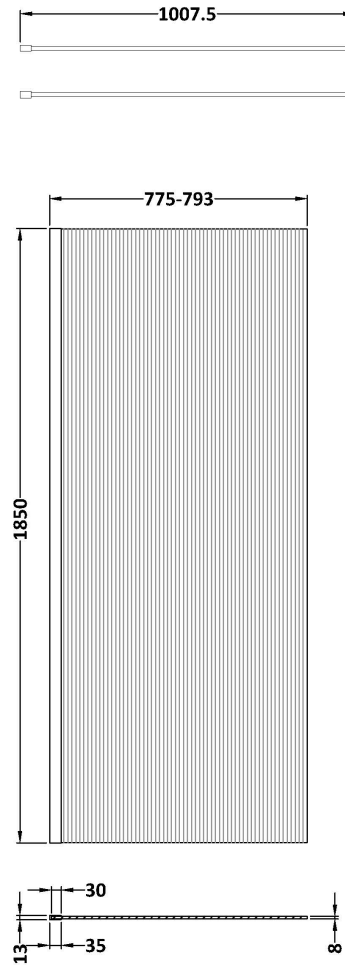

### Packaging Details

Barcode: 5056678485545

Sales Code: WRFL18580

Description: 800X1850 Fluted Wetroom Screen Inc' Bar

**Product Dimensions**

Height (mm):	1850
Width (mm):	800
Depth (mm):	14
Nett Weight (kg):	34

**Packaging Dimensions**

Height (mm):	65
Width (mm):	850
Length (mm):	1920
Gross Weight (kg):	34

**Packaging Data**

Box Colour:	Brown Cardboard Box - Printed
Box Qty:	1
Label Size:	100 x 50
Label Colour:	Not Applicable
Label Qty:	0

### Product Dimensions

Height (mm):	1850
Width (mm):	13
Depth (mm):	34
Nett Weight (kg):	0.6

### Packaging Dimensions

Height (mm):	60
Width (mm):	185
Length (mm):	1860
Gross Weight (kg):	0.6