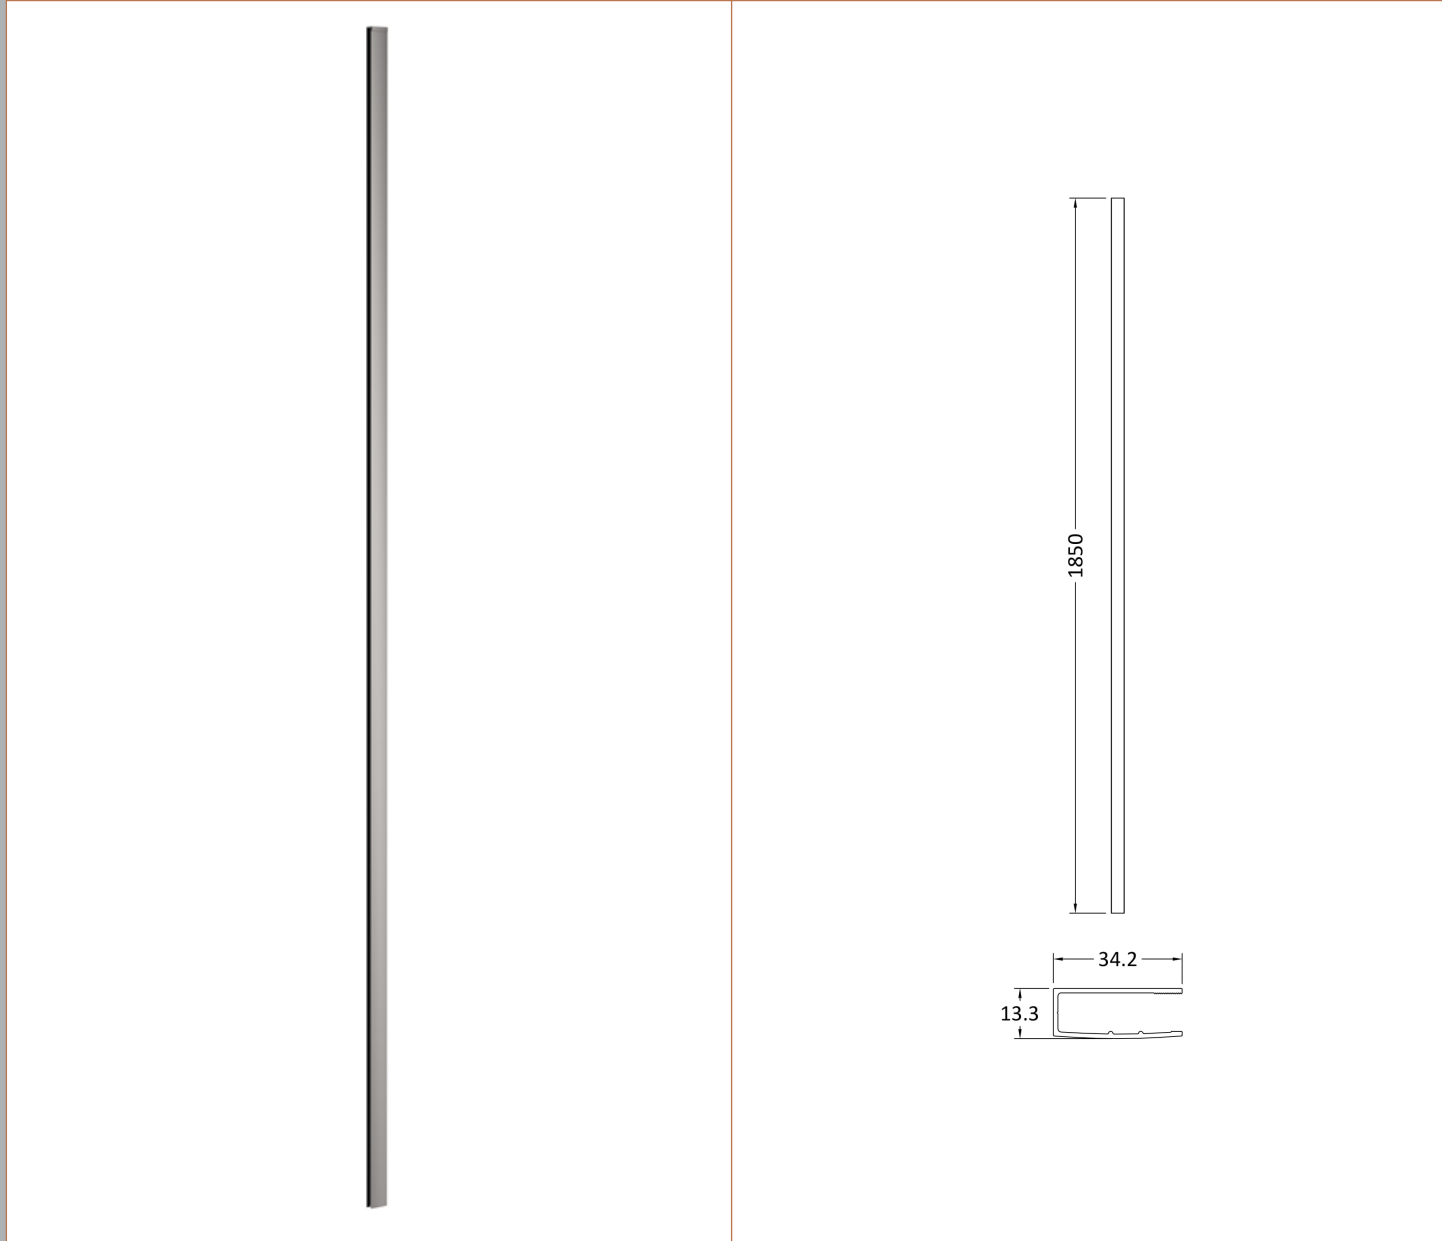

### Packaging Details

Barcode: 5056678485545

Sales Code: WRFL18580

Description: 800X1850 Fluted Wetroom Screen Inc' Bar

**Product Dimensions**

Height (mm):	1850
Width (mm):	800
Depth (mm):	14
Nett Weight (kg):	34

**Outer Box Dimensions (If Applicable)**

Height (mm):	
Width (mm):	
Depth (mm):	
Length (mm):	
Gross Weight (kg):	
Barcode:	5056462661209

**Product Details**

Country of Origin:	China
Fitting Instruction:	No
CE & UKCA:	Yes
Profile Material:	Aluminium
Profile Finish:	Chrome
Adjustments (mm):	775mm - 793mm
Entry Width (mm):	N/A
Swing In Dim (mm):	N/A
Swing Out Dim (mm):	N/A
Radius (mm):	Not Applicable
Glass Thickness (mm):	8
Easy Fit:	No
Easy Clean:	No
Handle Style:	Not Applicable
Handle Material:	Not Applicable
Enclosure Design:	Fluted
Wheel Type:	Not Applicable
Support Bar Included:	Support Bar Included
Extras:	None

### Product Dimensions

Height (mm):	1850
Width (mm):	13
Depth (mm):	34
Nett Weight (kg):	0.6

### Product Dimensions

Height (mm):	18
Width (mm):	161
Depth (mm):	1008
Nett Weight (kg):	0.67