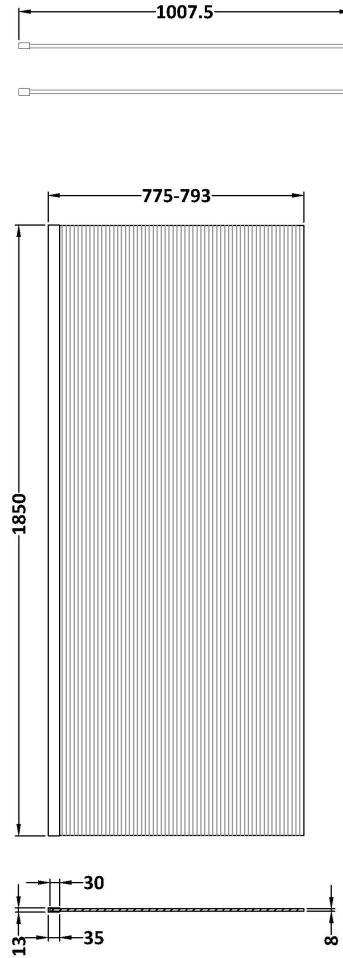

### Packaging Details

Barcode: 5056678485545

Sales Code: WRFL18580

Description: 800X1850 Fluted Wetroom Screen Inc' Bar

**Product Dimensions**

Height (mm):	1850
Width (mm):	800
Depth (mm):	14
Nett Weight (kg):	34

**Packaging Dimensions**

Height (mm):	65
Width (mm):	850
Length (mm):	1920
Gross Weight (kg):	34

**Packaging Data**

Box Colour:	Brown Cardboard Box - Printed
Box Qty:	1
Label Size:	100 x 50
Label Colour:	Not Applicable
Label Qty:	0

### Product Dimensions

Height (mm):	1850
Width (mm):	13
Depth (mm):	34
Nett Weight (kg):	0.6

### Packaging Dimensions

Height (mm):	60
Width (mm):	185
Length (mm):	1860
Gross Weight (kg):	0.6