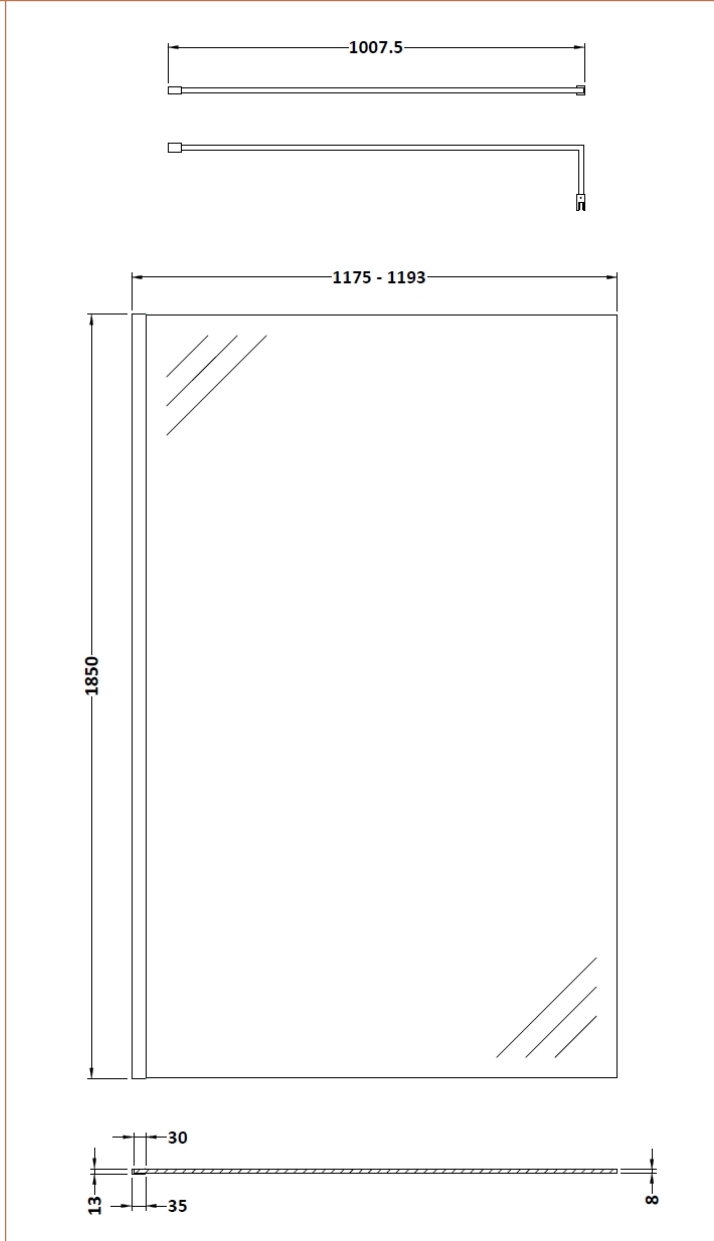

Sales Code: WRSCGM012

Description: Wetroom Screen 1200X1850x8mm Pw

Packaging Details

Barcode: 5056678485521

Sales Code: WRSC12

Description: Wetroom Screen 1200 X 1850 X 8mm

Product Dimensions

| | |
|-------------------|------|
| Height (mm): | 1850 |
| Width (mm): | 1200 |
| Depth (mm): | 14 |
| Nett Weight (kg): | 50.5 |

Packaging Dimensions

| | |
|--------------------|------|
| Height (mm): | 65 |
| Width (mm): | 1250 |
| Length (mm): | 1920 |
| Gross Weight (kg): | 50.5 |

Packaging Data

| | |
|---------------|-------------------------------|
| Box Colour: | Brown Cardboard Box - Printed |
| Box Qty: | 1 |
| Label Size: | 100 x 50 |
| Label Colour: | Not Applicable |
| Label Qty: | 0 |

Outer Box Dimensions (If Applicable)

| | |
|--------------------|---------------|
| Height (mm): | |
| Width (mm): | |
| Depth (mm): | |
| Length (mm): | |
| Gross Weight (kg): | |
| Barcode: | 5055275819050 |

Sales Code: WRSF036

Description: 1850 Wetroom Wall Channel Pewter

Product Dimensions

| | |
|-------------------|------|
| Height (mm): | 1850 |
| Width (mm): | 13 |
| Depth (mm): | 34 |
| Nett Weight (kg): | 0.6 |