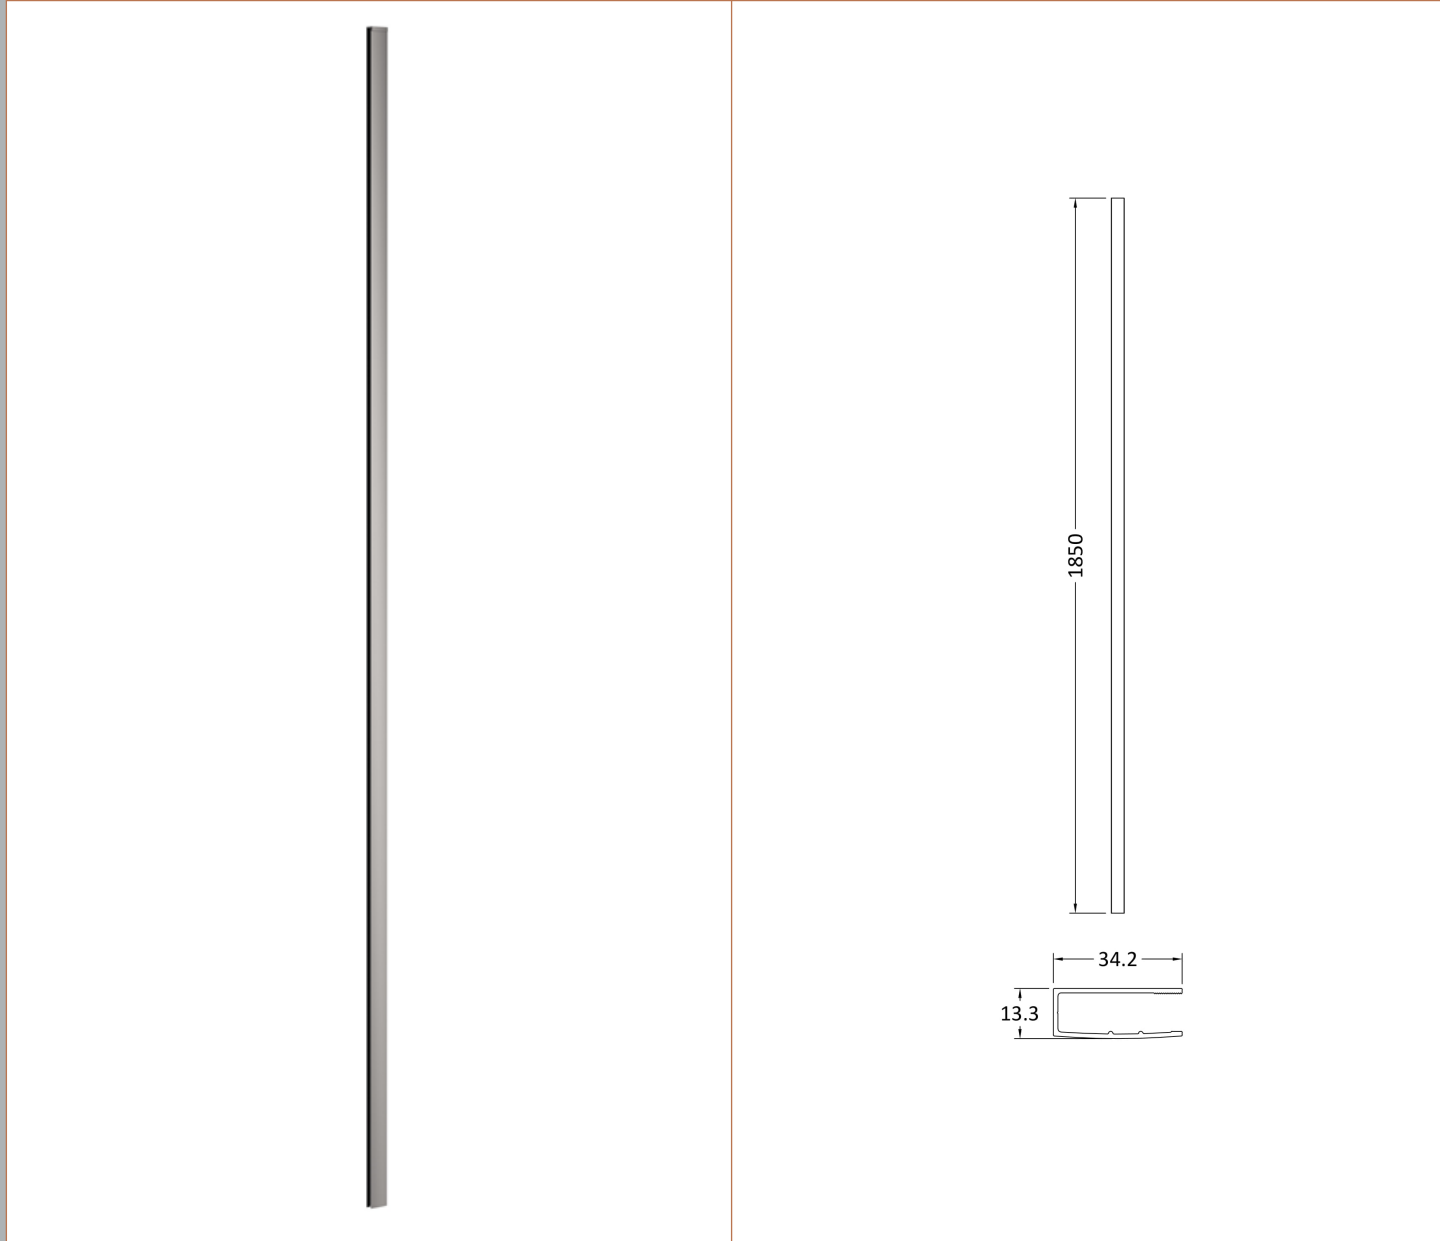

Sales Code: WRSCGM012

Description: Wetroom Screen 1200X1850x8mm Pw

Packaging Details

Barcode: 5056678485521

Sales Code: WRSC12

Description: Wetroom Screen 1200 X 1850 X 8mm

Product Dimensions

| | |
|-------------------|------|
| Height (mm): | 1850 |
| Width (mm): | 1200 |
| Depth (mm): | 14 |
| Nett Weight (kg): | 50.5 |

Outer Box Dimensions (If Applicable)

| | |
|--------------------|---------------|
| Height (mm): | |
| Width (mm): | |
| Depth (mm): | |
| Length (mm): | |
| Gross Weight (kg): | |
| Barcode: | 5055275819050 |

Product Details

| | |
|-----------------------|----------------------|
| Country of Origin: | China |
| Fitting Instruction: | No |
| CE & UKCA: | Yes |
| Profile Material: | Aluminium |
| Profile Finish: | Chrome |
| Adjustments (mm): | 1175mm - 1193mm |
| Entry Width (mm): | N/A |
| Swing In Dim (mm): | N/A |
| Swing Out Dim (mm): | N/A |
| Radius (mm): | Not Applicable |
| Glass Thickness (mm): | 8 |
| Easy Fit: | No |
| Easy Clean: | No |
| Handle Style: | Not Applicable |
| Handle Material: | Not Applicable |
| Enclosure Design: | Frameless |
| Wheel Type: | Not Applicable |
| Support Bar Included: | Support Bar Included |
| Extras: | None |

Sales Code: WRSF036

Description: 1850 Wetroom Wall Channel Pewter

Product Dimensions

| | |
|-------------------|------|
| Height (mm): | 1850 |
| Width (mm): | 13 |
| Depth (mm): | 34 |
| Nett Weight (kg): | 0.6 |