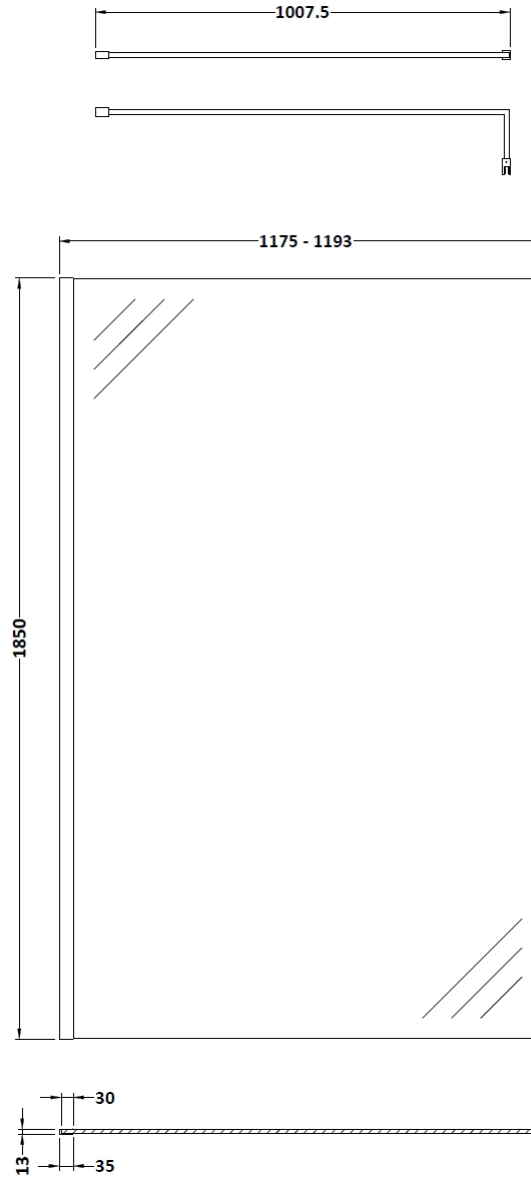

Sales Code: WRSCGM012

Description: Wetroom Screen 1200X1850x8mm Pw

Packaging Details

Barcode: 5056678485521

Sales Code: WRSC12

Description: Wetroom Screen 1200 X 1850 X 8mm

Product Dimensions

| | |
|-------------------|------|
| Height (mm): | 1850 |
| Width (mm): | 1200 |
| Depth (mm): | 14 |
| Nett Weight (kg): | 50.5 |

Packaging Dimensions

| | |
|--------------------|------|
| Height (mm): | 65 |
| Width (mm): | 1250 |
| Length (mm): | 1920 |
| Gross Weight (kg): | 50.5 |

Packaging Data

| | |
|---------------|-------------------------------|
| Box Colour: | Brown Cardboard Box - Printed |
| Box Qty: | 1 |
| Label Size: | 100 x 50 |
| Label Colour: | Not Applicable |
| Label Qty: | 0 |

Outer Box Dimensions (If Applicable)

| | |
|--------------------|---------------|
| Height (mm): | |
| Width (mm): | |
| Depth (mm): | |
| Length (mm): | |
| Gross Weight (kg): | |
| Barcode: | 5055275819050 |

Sales Code: WRSF036

Description: 1850 Wetroom Wall Channel Pewter

Product Dimensions

| | |
|-------------------|------|
| Height (mm): | 1850 |
| Width (mm): | 13 |
| Depth (mm): | 34 |
| Nett Weight (kg): | 0.6 |