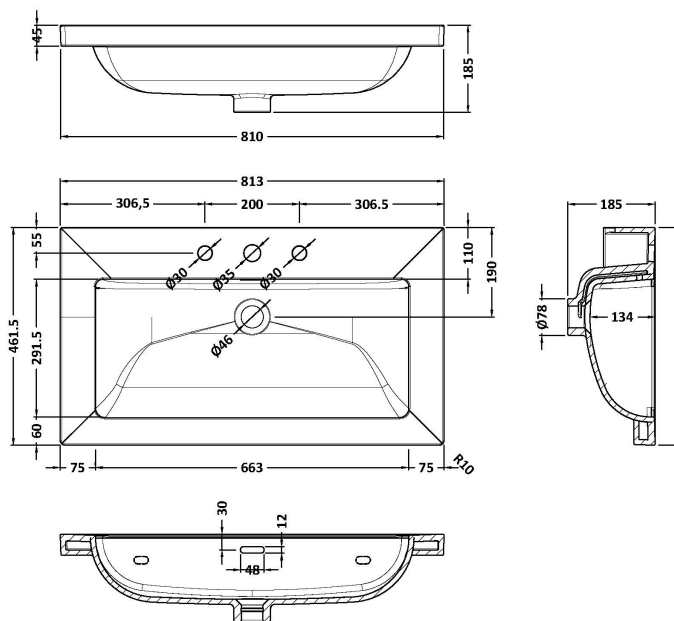

Packaging Dimensions

Height (mm):	835
Width (mm):	825
Depth (mm):	480
Gross Weight (kg):	31

Packaging Data

Box Colour:	Brown Cardboard Box
Box Qty:	1
Label Size:	100 x 50
Label Colour:	White Label
Label Qty:	2

Outer Box Dimensions (If Applicable)

Height (mm):	
Width (mm):	
Depth (mm):	
Gross Weight (kg):	
Barcode:	5056462643205

Product Details

Country of Origin:	China
Fitting Instruction:	No
CE & UKCA:	N/A
FSC Certified Materials:	Yes
Colour:	Satin Green
Construction Method:	Cam & Wood Dowel
Construction Type:	Rigid
Cabinet Finish:	MFC Painted Matt
Fascia Finish:	Mdf Painted Matt
Cabinet Thickness (mm):	18
Fascia Thickness (mm):	18
Drawer Included:	No
Drawer Type:	Not Applicable
No of Shelves:	1
Hinge Type:	95 Degree Clip-On Soft Close
Hinge Included:	Yes, Supplied
Adjustable Legs:	No, Not Required
Fixings Included:	Yes
Handle Style:	Traditional
Waste Shroud:	Not Applicable
Handle Included:	Yes, Supplied
Handle Type:	Knob

Sales Code: CBM635

Description: 800 X 460 Contemporary Basin 3Th

Product Dimensions

Height (mm):	45
Width (mm):	813
Depth (mm):	461
Nett Weight (kg):	22.2

Packaging Dimensions

Height (mm):	490
Width (mm):	850
Depth (mm):	220
Gross Weight (kg):	22.5

Packaging Data

Box Colour:	Brown Cardboard Box - Printed
Box Qty:	1
Label Size:	100 x 50
Label Colour:	White Label
Label Qty:	2

Outer Box Dimensions (If Applicable)

Height (mm):	
Width (mm):	
Depth (mm):	
Gross Weight (kg):	
Barcode:	5056678485279