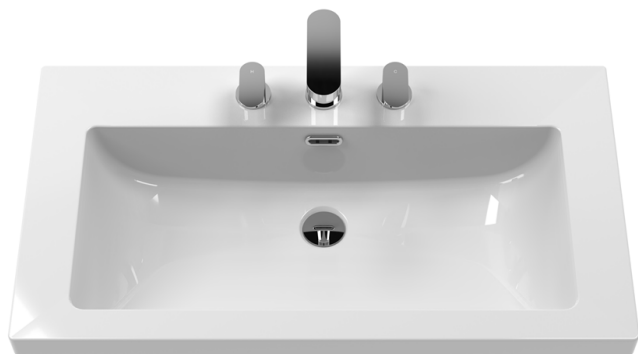

Sales Code: CLC826M

Description: 800 Fs 2-Door Unit & Basin 3Th

Packaging Details

Barcode: 5056678490174

Sales Code: CLA826

Description: 800 F/S 2-Door Unit (800X800 X453)

Product Dimensions

Height (mm):	800
Width (mm):	800
Depth (mm):	453
Nett Weight (kg):	30.5

Outer Box Dimensions (If Applicable)

Height (mm):	
Width (mm):	
Depth (mm):	
Gross Weight (kg):	
Barcode:	5056462643205

Product Details

Country of Origin:	China
Fitting Instruction:	No
CE & UKCA:	N/A
FSC Certified Materials:	Yes
Colour:	Satin Green
Construction Method:	Cam & Wood Dowel
Construction Type:	Rigid
Cabinet Finish:	MFC Painted Matt
Fascia Finish:	Mdf Painted Matt
Cabinet Thickness (mm):	18
Fascia Thickness (mm):	18
Drawer Included:	No
Drawer Type:	Not Applicable
No of Shelves:	1
Hinge Type:	95 Degree Clip-On Soft Close
Hinge Included:	Yes, Supplied
Adjustable Legs:	No, Not Required
Fixings Included:	Yes
Handle Style:	Traditional
Waste Shroud:	Not Applicable
Handle Included:	Yes, Supplied
Handle Type:	Knob

Sales Code: CBM635

Description: 800 X 460 Contemporary Basin 3Th

Product Dimensions

Height (mm):	45
Width (mm):	813
Depth (mm):	461
Nett Weight (kg):	22.2

Packaging Dimensions

Height (mm):	490
Width (mm):	850
Depth (mm):	220
Gross Weight (kg):	22.5