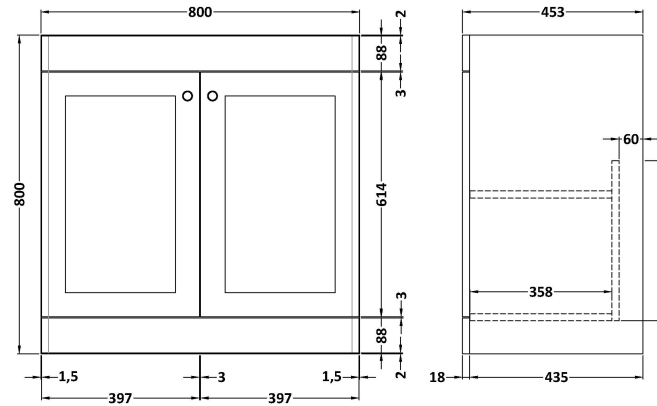

Sales Code: CLC826M

Description: 800 Fs 2-Door Unit & Basin 3Th

Packaging Details

Barcode: 5056678490174

Sales Code: CLA826

Description: 800 F/S 2-Door Unit (800X800 X453)

Product Dimensions

Height (mm):	800
Width (mm):	800
Depth (mm):	453
Nett Weight (kg):	30.5

Packaging Dimensions

Height (mm):	835
Width (mm):	825
Depth (mm):	480
Gross Weight (kg):	31

Packaging Data

Box Colour:	Brown Cardboard Box
Box Qty:	1
Label Size:	100 x 50
Label Colour:	White Label
Label Qty:	2

Sales Code: CBM635

Description: 800 X 460 Contemporary Basin 3Th

Product Dimensions

Height (mm):	45
Width (mm):	813
Depth (mm):	461
Nett Weight (kg):	22.2

Packaging Dimensions

Height (mm):	490
Width (mm):	850
Depth (mm):	220
Gross Weight (kg):	22.5

Packaging Data

Box Colour:	Brown Cardboard Box - Printed
Box Qty:	1
Label Size:	100 x 50
Label Colour:	White Label
Label Qty:	2

Outer Box Dimensions (If Applicable)

Height (mm):	
Width (mm):	
Depth (mm):	
Gross Weight (kg):	
Barcode:	5056678485279