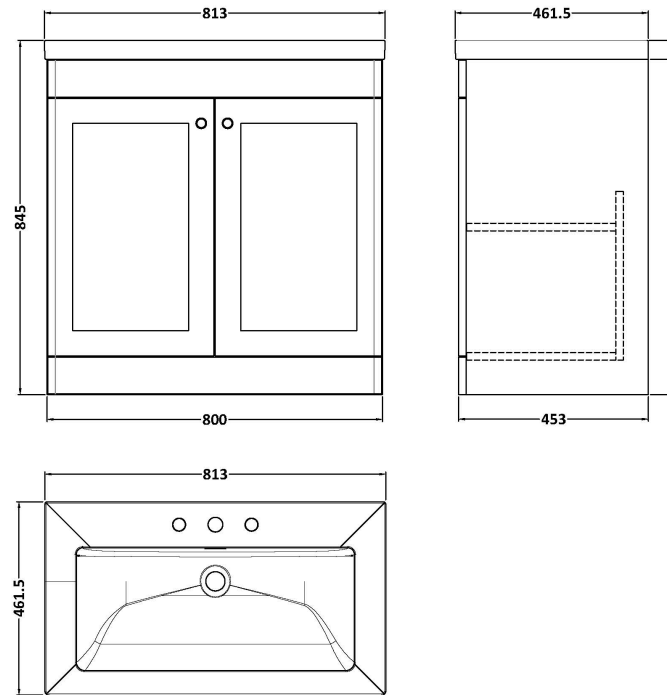

Sales Code: CLC826M

Description: 800 Fs 2-Door Unit & Basin 3Th

Packaging Details

Barcode: 5056678490174

Sales Code: CLA826

Description: 800 F/S 2-Door Unit (800X800 X453)

Product Dimensions

Height (mm):	800
Width (mm):	800
Depth (mm):	453
Nett Weight (kg):	30.5

Packaging Dimensions

Height (mm):	835
Width (mm):	825
Depth (mm):	480
Gross Weight (kg):	31

Packaging Data

Box Colour:	Brown Cardboard Box
Box Qty:	1
Label Size:	100 x 50
Label Colour:	White Label
Label Qty:	2

Outer Box Dimensions (If Applicable)

Height (mm):	
Width (mm):	
Depth (mm):	
Gross Weight (kg):	
Barcode:	5056462643205

Product Details

Country of Origin:	China
Fitting Instruction:	No
CE & UKCA:	N/A
FSC Certified Materials:	Yes
Colour:	Satin Green
Construction Method:	Cam & Wood Dowel
Construction Type:	Rigid
Cabinet Finish:	MFC Painted Matt
Fascia Finish:	Mdf Painted Matt
Cabinet Thickness (mm):	18
Fascia Thickness (mm):	18
Drawer Included:	No
Drawer Type:	Not Applicable
No of Shelves:	1
Hinge Type:	95 Degree Clip-On Soft Close
Hinge Included:	Yes, Supplied
Adjustable Legs:	No, Not Required
Fixings Included:	Yes
Handle Style:	Traditional
Waste Shroud:	Not Applicable
Handle Included:	Yes, Supplied
Handle Type:	Knob

Sales Code: CBM635

Description: 800 X 460 Contemporary Basin 3Th

Product Dimensions

Height (mm):	45
Width (mm):	813
Depth (mm):	461
Nett Weight (kg):	22.2

Packaging Dimensions

Height (mm):	490
Width (mm):	850
Depth (mm):	220
Gross Weight (kg):	22.5