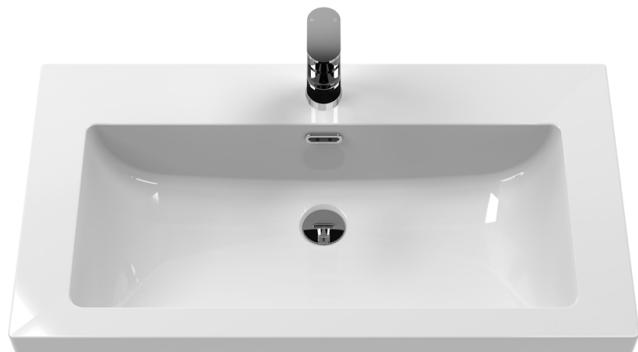

Sales Code: CLC826L

Description: 800 Fs 2-Door Unit & Basin 1Th

Packaging Details

Barcode: 5056678490099

Sales Code: CLA826

Description: 800 F/S 2-Door Unit (800X800 X453)

Product Dimensions

Height (mm):	800
Width (mm):	800
Depth (mm):	453
Nett Weight (kg):	30.5

Outer Box Dimensions (If Applicable)

Height (mm):	
Width (mm):	
Depth (mm):	
Gross Weight (kg):	
Barcode:	5056462643205

Product Details

Country of Origin:	China
Fitting Instruction:	No
CE & UKCA:	N/A
FSC Certified Materials:	Yes
Colour:	Satin Green
Construction Method:	Cam & Wood Dowel
Construction Type:	Rigid
Cabinet Finish:	MFC Painted Matt
Fascia Finish:	Mdf Painted Matt
Cabinet Thickness (mm):	18
Fascia Thickness (mm):	18
Drawer Included:	No
Drawer Type:	Not Applicable
No of Shelves:	1
Hinge Type:	95 Degree Clip-On Soft Close
Hinge Included:	Yes, Supplied
Adjustable Legs:	No, Not Required
Fixings Included:	Yes
Handle Style:	Traditional
Waste Shroud:	Not Applicable
Handle Included:	Yes, Supplied
Handle Type:	Knob

Sales Code: CBM605

Description: 800 X 460 Contemporary Basin 1Th

Product Dimensions

Height (mm):	45
Width (mm):	813
Depth (mm):	461
Nett Weight (kg):	22.2

Packaging Dimensions

Height (mm):	490
Width (mm):	850
Depth (mm):	220
Gross Weight (kg):	22.5