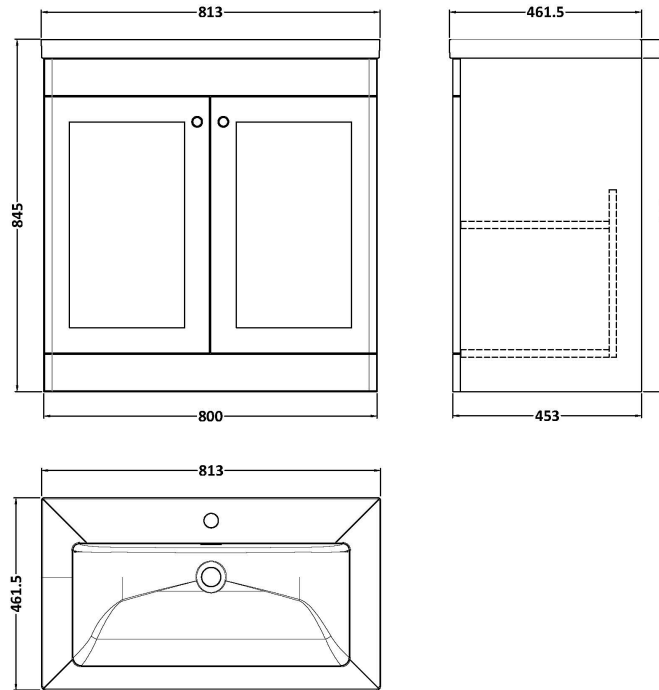

Sales Code: CLC826L

Description: 800 Fs 2-Door Unit & Basin 1Th

Packaging Details

Barcode: 5056678490099

Sales Code: CLA826

Description: 800 F/S 2-Door Unit (800X800 X453)

Product Dimensions

Height (mm):	800
Width (mm):	800
Depth (mm):	453
Nett Weight (kg):	30.5

Packaging Dimensions

Height (mm):	835
Width (mm):	825
Depth (mm):	480
Gross Weight (kg):	31

Packaging Data

Box Colour:	Brown Cardboard Box
Box Qty:	1
Label Size:	100 x 50
Label Colour:	White Label
Label Qty:	2

Sales Code: CBM605

Description: 800 X 460 Contemporary Basin 1Th

Product Dimensions

Height (mm):	45
Width (mm):	813
Depth (mm):	461
Nett Weight (kg):	22.2

Packaging Dimensions

Height (mm):	490
Width (mm):	850
Depth (mm):	220
Gross Weight (kg):	22.5

Packaging Data

Box Colour:	Brown Cardboard Box - Printed
Box Qty:	1
Label Size:	100 x 50
Label Colour:	White Label
Label Qty:	2

Outer Box Dimensions (If Applicable)

Height (mm):	
Width (mm):	
Depth (mm):	
Gross Weight (kg):	
Barcode:	5056678485262