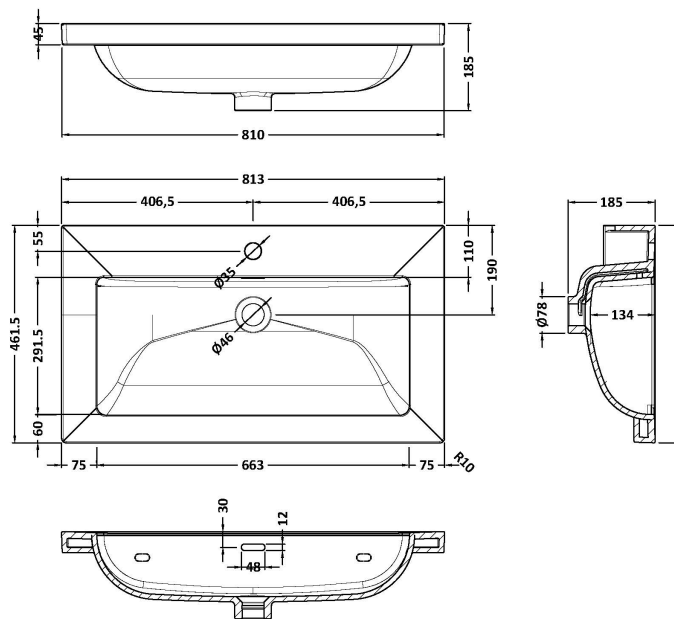

Packaging Dimensions

Height (mm):	835
Width (mm):	825
Depth (mm):	480
Gross Weight (kg):	31

Packaging Data

Box Colour:	Brown Cardboard Box
Box Qty:	1
Label Size:	100 x 50
Label Colour:	White Label
Label Qty:	2

Outer Box Dimensions (If Applicable)

Height (mm):	
Width (mm):	
Depth (mm):	
Gross Weight (kg):	
Barcode:	5056462643205

Product Details

Country of Origin:	China
Fitting Instruction:	No
CE & UKCA:	N/A
FSC Certified Materials:	Yes
Colour:	Satin Green
Construction Method:	Cam & Wood Dowel
Construction Type:	Rigid
Cabinet Finish:	MFC Painted Matt
Fascia Finish:	Mdf Painted Matt
Cabinet Thickness (mm):	18
Fascia Thickness (mm):	18
Drawer Included:	No
Drawer Type:	Not Applicable
No of Shelves:	1
Hinge Type:	95 Degree Clip-On Soft Close
Hinge Included:	Yes, Supplied
Adjustable Legs:	No, Not Required
Fixings Included:	Yes
Handle Style:	Traditional
Waste Shroud:	Not Applicable
Handle Included:	Yes, Supplied
Handle Type:	Knob

Sales Code: CBM605

Description: 800 X 460 Contemporary Basin 1Th

Product Dimensions

Height (mm):	45
Width (mm):	813
Depth (mm):	461
Nett Weight (kg):	22.2

Packaging Dimensions

Height (mm):	490
Width (mm):	850
Depth (mm):	220
Gross Weight (kg):	22.5

Packaging Data

Box Colour:	Brown Cardboard Box - Printed
Box Qty:	1
Label Size:	100 x 50
Label Colour:	White Label
Label Qty:	2

Outer Box Dimensions (If Applicable)

Height (mm):	
Width (mm):	
Depth (mm):	
Gross Weight (kg):	
Barcode:	5056678485262