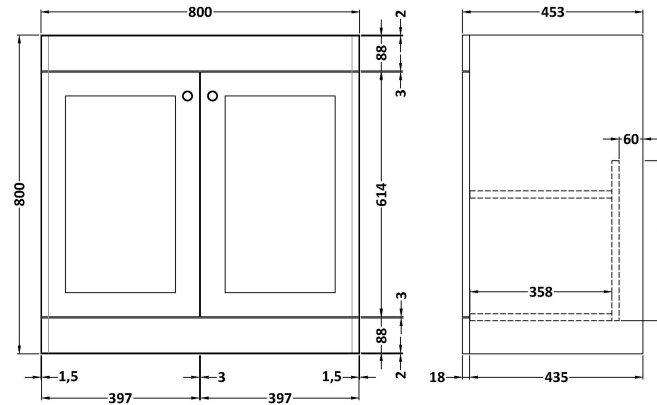

Sales Code: CLC826L

Description: 800 Fs 2-Door Unit & Basin 1Th

Packaging Details

Barcode: 5056678490099

Sales Code: CLA826

Description: 800 F/S 2-Door Unit (800X800 X453)

Product Dimensions

Height (mm):	800
Width (mm):	800
Depth (mm):	453
Nett Weight (kg):	30.5

Packaging Dimensions

Height (mm):	835
Width (mm):	825
Depth (mm):	480
Gross Weight (kg):	31

Packaging Data

Box Colour:	Brown Cardboard Box
Box Qty:	1
Label Size:	100 x 50
Label Colour:	White Label
Label Qty:	2

Sales Code: CBM605

Description: 800 X 460 Contemporary Basin 1Th

Product Dimensions

Height (mm):	45
Width (mm):	813
Depth (mm):	461
Nett Weight (kg):	22.2

Packaging Dimensions

Height (mm):	490
Width (mm):	850
Depth (mm):	220
Gross Weight (kg):	22.5

Packaging Data

Box Colour:	Brown Cardboard Box - Printed
Box Qty:	1
Label Size:	100 x 50
Label Colour:	White Label
Label Qty:	2

Outer Box Dimensions (If Applicable)

Height (mm):	
Width (mm):	
Depth (mm):	
Gross Weight (kg):	
Barcode:	5056678485262