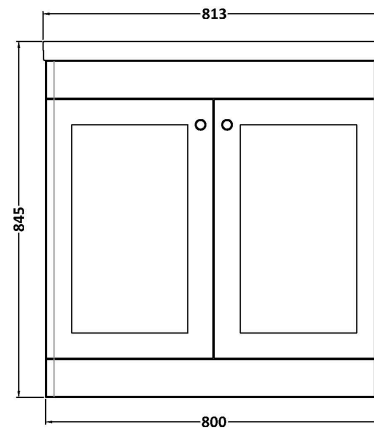

Sales Code: CLC826K

Description: 800 Fs 2-Door Unit & Basin 0Th

Packaging Details

Barcode: 5056678490013

Sales Code: CLA826

Description: 800 F/S 2-Door Unit (800X800 X453)

Product Dimensions

Height (mm):	800
Width (mm):	800
Depth (mm):	453
Nett Weight (kg):	30.5

Packaging Dimensions

Height (mm):	835
Width (mm):	825
Depth (mm):	480
Gross Weight (kg):	31

Packaging Data

Box Colour:	Brown Cardboard Box
Box Qty:	1
Label Size:	100 x 50
Label Colour:	White Label
Label Qty:	2

Outer Box Dimensions (If Applicable)

Height (mm):	
Width (mm):	
Depth (mm):	
Gross Weight (kg):	
Barcode:	5056462643205

Product Details

Country of Origin:	China
Fitting Instruction:	No
CE & UKCA:	N/A
FSC Certified Materials:	Yes
Colour:	Satin Green
Construction Method:	Cam & Wood Dowel
Construction Type:	Rigid
Cabinet Finish:	MFC Painted Matt
Fascia Finish:	Mdf Painted Matt
Cabinet Thickness (mm):	18
Fascia Thickness (mm):	18
Drawer Included:	No
Drawer Type:	Not Applicable
No of Shelves:	1
Hinge Type:	95 Degree Clip-On Soft Close
Hinge Included:	Yes, Supplied
Adjustable Legs:	No, Not Required
Fixings Included:	Yes
Handle Style:	Traditional
Waste Shroud:	Not Applicable
Handle Included:	Yes, Supplied
Handle Type:	Knob

Sales Code: CBM615

Description: 800 X 460 Contemporary Basin 0Th

Product Dimensions

Height (mm):	45
Width (mm):	813
Depth (mm):	461
Nett Weight (kg):	22.2

Packaging Dimensions

Height (mm):	490
Width (mm):	850
Depth (mm):	220
Gross Weight (kg):	22.5