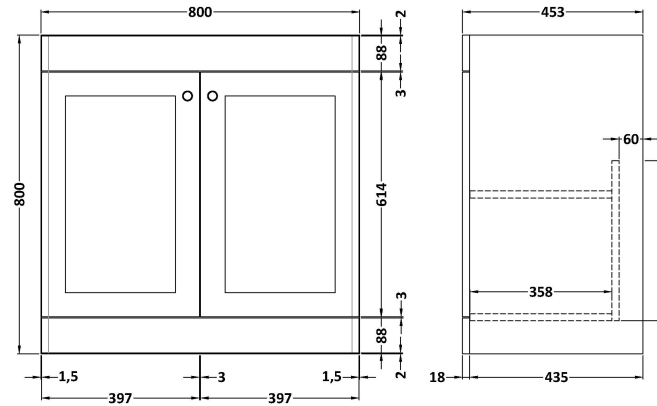

Sales Code: CLC826K

Description: 800 Fs 2-Door Unit & Basin 0Th

Packaging Details

Barcode: 5056678490013

Sales Code: CLA826

Description: 800 F/S 2-Door Unit (800X800 X453)

Product Dimensions

Height (mm):	800
Width (mm):	800
Depth (mm):	453
Nett Weight (kg):	30.5

Packaging Dimensions

Height (mm):	835
Width (mm):	825
Depth (mm):	480
Gross Weight (kg):	31

Packaging Data

Box Colour:	Brown Cardboard Box
Box Qty:	1
Label Size:	100 x 50
Label Colour:	White Label
Label Qty:	2

Sales Code: CBM615

Description: 800 X 460 Contemporary Basin 0Th

Product Dimensions

Height (mm):	45
Width (mm):	813
Depth (mm):	461
Nett Weight (kg):	22.2

Packaging Dimensions

Height (mm):	490
Width (mm):	850
Depth (mm):	220
Gross Weight (kg):	22.5

Packaging Data

Box Colour:	Brown Cardboard Box - Printed
Box Qty:	1
Label Size:	100 x 50
Label Colour:	White Label
Label Qty:	2

Outer Box Dimensions (If Applicable)

Height (mm):	
Width (mm):	
Depth (mm):	
Gross Weight (kg):	
Barcode:	5056678485255