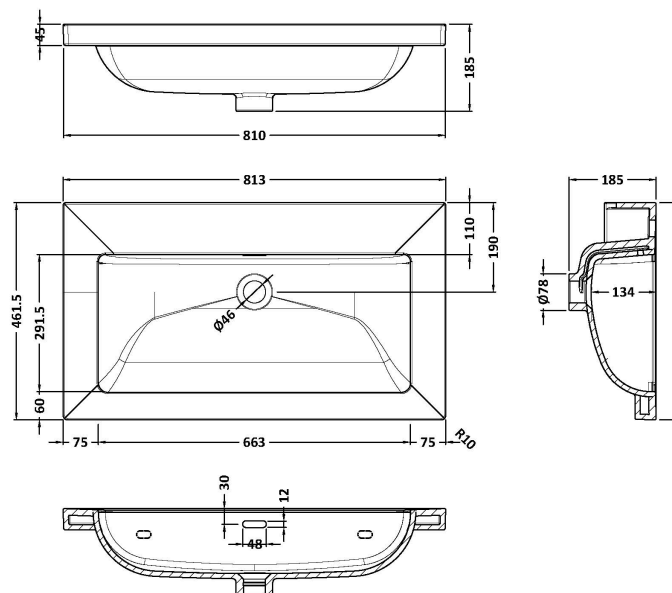

Packaging Dimensions

Height (mm):	835
Width (mm):	825
Depth (mm):	480
Gross Weight (kg):	31

Packaging Data

Box Colour:	Brown Cardboard Box
Box Qty:	1
Label Size:	100 x 50
Label Colour:	White Label
Label Qty:	2

Outer Box Dimensions (If Applicable)

Height (mm):	
Width (mm):	
Depth (mm):	
Gross Weight (kg):	
Barcode:	5056462643205

Product Details

Country of Origin:	China
Fitting Instruction:	No
CE & UKCA:	N/A
FSC Certified Materials:	Yes
Colour:	Satin Green
Construction Method:	Cam & Wood Dowel
Construction Type:	Rigid
Cabinet Finish:	MFC Painted Matt
Fascia Finish:	Mdf Painted Matt
Cabinet Thickness (mm):	18
Fascia Thickness (mm):	18
Drawer Included:	No
Drawer Type:	Not Applicable
No of Shelves:	1
Hinge Type:	95 Degree Clip-On Soft Close
Hinge Included:	Yes, Supplied
Adjustable Legs:	No, Not Required
Fixings Included:	Yes
Handle Style:	Traditional
Waste Shroud:	Not Applicable
Handle Included:	Yes, Supplied
Handle Type:	Knob

Sales Code: CBM615

Description: 800 X 460 Contemporary Basin 0Th

Product Dimensions

Height (mm):	45
Width (mm):	813
Depth (mm):	461
Nett Weight (kg):	22.2

Packaging Dimensions

Height (mm):	490
Width (mm):	850
Depth (mm):	220
Gross Weight (kg):	22.5

Packaging Data

Box Colour:	Brown Cardboard Box - Printed
Box Qty:	1
Label Size:	100 x 50
Label Colour:	White Label
Label Qty:	2

Outer Box Dimensions (If Applicable)

Height (mm):	
Width (mm):	
Depth (mm):	
Gross Weight (kg):	
Barcode:	5056678485255