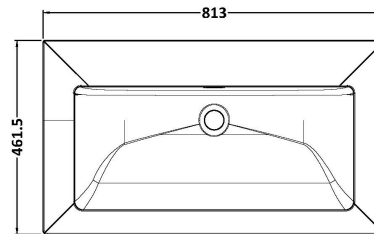

Sales Code: CLC826K

Description: 800 Fs 2-Door Unit & Basin 0Th

Packaging Details

Barcode: 5056678490013

Sales Code: CLA826

Description: 800 F/S 2-Door Unit (800X800 X453)

Product Dimensions

Height (mm):	800
Width (mm):	800
Depth (mm):	453
Nett Weight (kg):	30.5

Packaging Dimensions

Height (mm):	835
Width (mm):	825
Depth (mm):	480
Gross Weight (kg):	31

Packaging Data

Box Colour:	Brown Cardboard Box
Box Qty:	1
Label Size:	100 x 50
Label Colour:	White Label
Label Qty:	2

Outer Box Dimensions (If Applicable)

Height (mm):	
Width (mm):	
Depth (mm):	
Gross Weight (kg):	
Barcode:	5056462643205

Product Details

Country of Origin:	China
Fitting Instruction:	No
CE & UKCA:	N/A
FSC Certified Materials:	Yes
Colour:	Satin Green
Construction Method:	Cam & Wood Dowel
Construction Type:	Rigid
Cabinet Finish:	MFC Painted Matt
Fascia Finish:	Mdf Painted Matt
Cabinet Thickness (mm):	18
Fascia Thickness (mm):	18
Drawer Included:	No
Drawer Type:	Not Applicable
No of Shelves:	1
Hinge Type:	95 Degree Clip-On Soft Close
Hinge Included:	Yes, Supplied
Adjustable Legs:	No, Not Required
Fixings Included:	Yes
Handle Style:	Traditional
Waste Shroud:	Not Applicable
Handle Included:	Yes, Supplied
Handle Type:	Knob

Sales Code: CBM615

Description: 800 X 460 Contemporary Basin 0Th

Product Dimensions

Height (mm):	45
Width (mm):	813
Depth (mm):	461
Nett Weight (kg):	22.2

Packaging Dimensions

Height (mm):	490
Width (mm):	850
Depth (mm):	220
Gross Weight (kg):	22.5