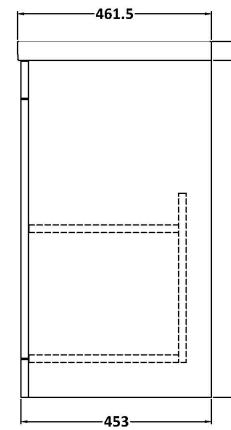

Sales Code: CLC826K

Description: 800 Fs 2-Door Unit & Basin 0Th

Packaging Details

Barcode: 5056678490013

Sales Code: CLA826

Description: 800 F/S 2-Door Unit (800X800 X453)

Product Dimensions

Height (mm):	800
Width (mm):	800
Depth (mm):	453
Nett Weight (kg):	30.5

Packaging Dimensions

Height (mm):	835
Width (mm):	825
Depth (mm):	480
Gross Weight (kg):	31

Packaging Data

Box Colour:	Brown Cardboard Box
Box Qty:	1
Label Size:	100 x 50
Label Colour:	White Label
Label Qty:	2

Sales Code: CBM615

Description: 800 X 460 Contemporary Basin 0Th

Product Dimensions

Height (mm):	45
Width (mm):	813
Depth (mm):	461
Nett Weight (kg):	22.2

Packaging Dimensions

Height (mm):	490
Width (mm):	850
Depth (mm):	220
Gross Weight (kg):	22.5

Packaging Data

Box Colour:	Brown Cardboard Box - Printed
Box Qty:	1
Label Size:	100 x 50
Label Colour:	White Label
Label Qty:	2

Outer Box Dimensions (If Applicable)

Height (mm):	
Width (mm):	
Depth (mm):	
Gross Weight (kg):	
Barcode:	5056678485255