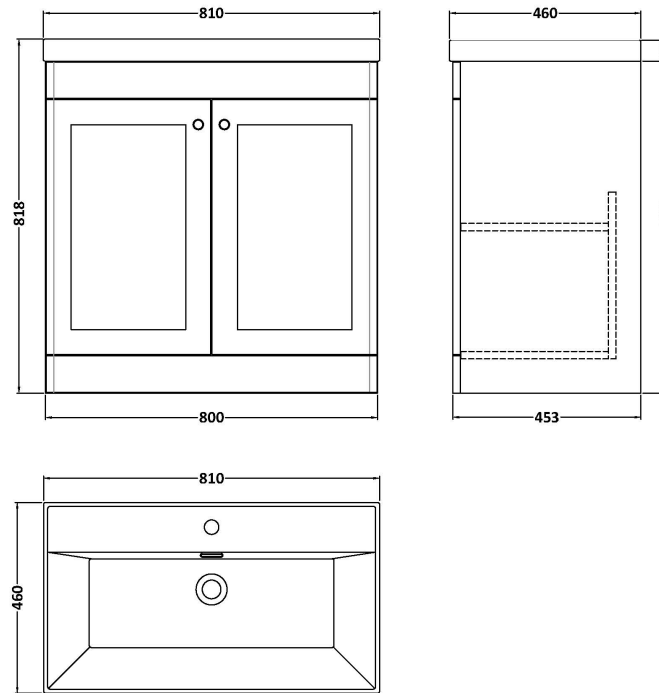

Sales Code: CLC826E

Description: 800 Fs 2-Door Unit & Basin 1Th

Packaging Details

Barcode: 5056678489536