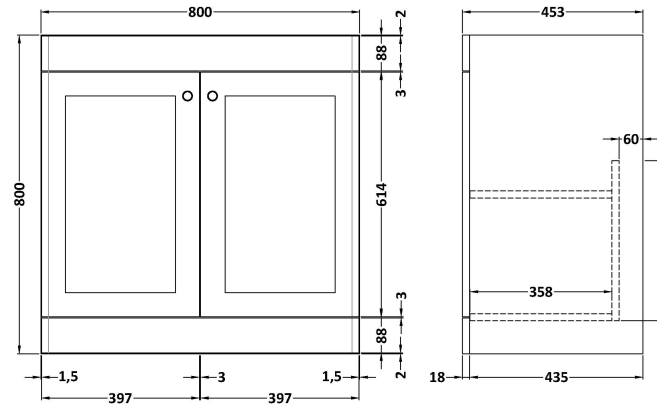

### Product Dimensions

Height (mm):	800
Width (mm):	800
Depth (mm):	453
Nett Weight (kg):	30.5

### Packaging Dimensions

Height (mm):	835
Width (mm):	825
Depth (mm):	480
Gross Weight (kg):	31

### Product Dimensions

Height (mm):	50
Width (mm):	800
Depth (mm):	460
Nett Weight (kg):	17.5

### Packaging Dimensions

Height (mm):	170
Width (mm):	825
Depth (mm):	480
Gross Weight (kg):	18