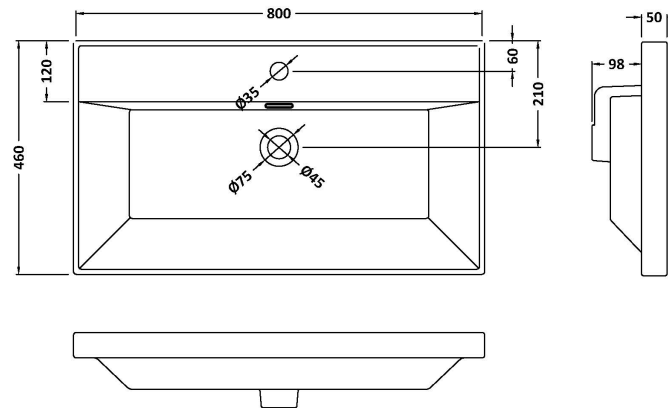

### Packaging Dimensions

Height (mm):	835
Width (mm):	825
Depth (mm):	480
Gross Weight (kg):	31

### Outer Box Dimensions (If Applicable)

Height (mm):	
Width (mm):	
Depth (mm):	
Gross Weight (kg):	
Barcode:	5056462643205

### Product Dimensions

Height (mm):	50
Width (mm):	800
Depth (mm):	460
Nett Weight (kg):	17.5

### Packaging Dimensions

Height (mm):	170
Width (mm):	825
Depth (mm):	480
Gross Weight (kg):	18