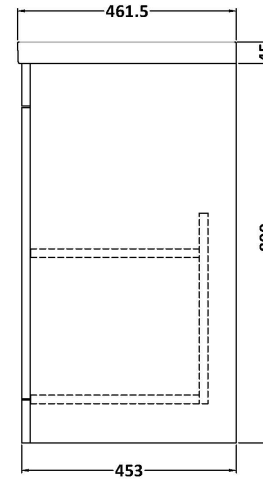

Sales Code: CLC825L

Description: 600 Fs 2-Door Unit & Basin 1Th

Packaging Details

Barcode: 5056678489857