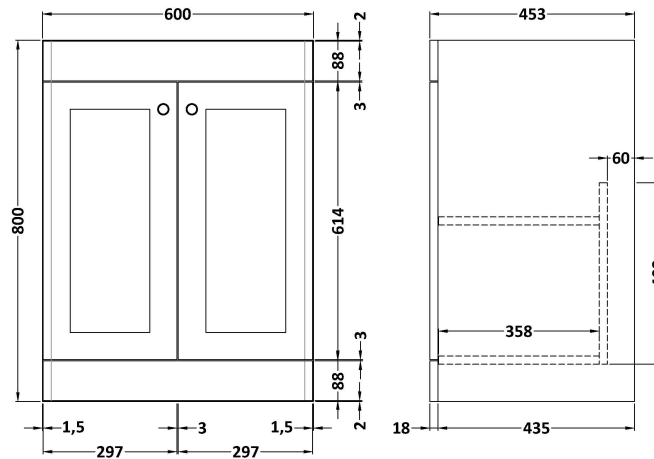

### Product Dimensions

Height (mm):	800
Width (mm):	600
Depth (mm):	453
Nett Weight (kg):	25.3

### Packaging Dimensions

Height (mm):	835
Width (mm):	625
Depth (mm):	480
Gross Weight (kg):	25.8

### Product Dimensions

Height (mm):	45
Width (mm):	613
Depth (mm):	461
Nett Weight (kg):	17

### Packaging Dimensions

Height (mm):	490
Width (mm):	650
Depth (mm):	220
Gross Weight (kg):	17.3