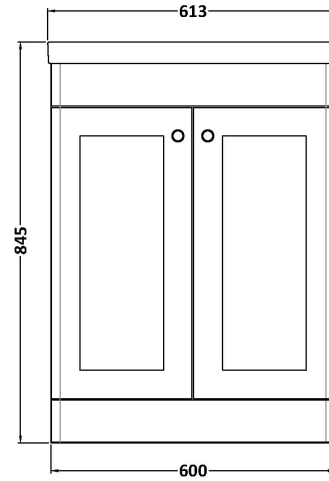

Sales Code: CLC825L

Description: 600 Fs 2-Door Unit & Basin 1Th

Packaging Details

Barcode: 5056678489857