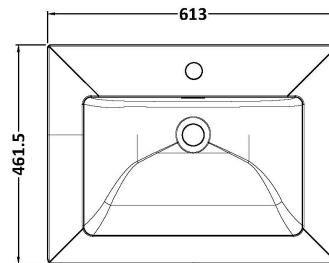

Sales Code: CLC825L

Description: 600 Fs 2-Door Unit & Basin 1Th

Packaging Details

Barcode: 5056678489857