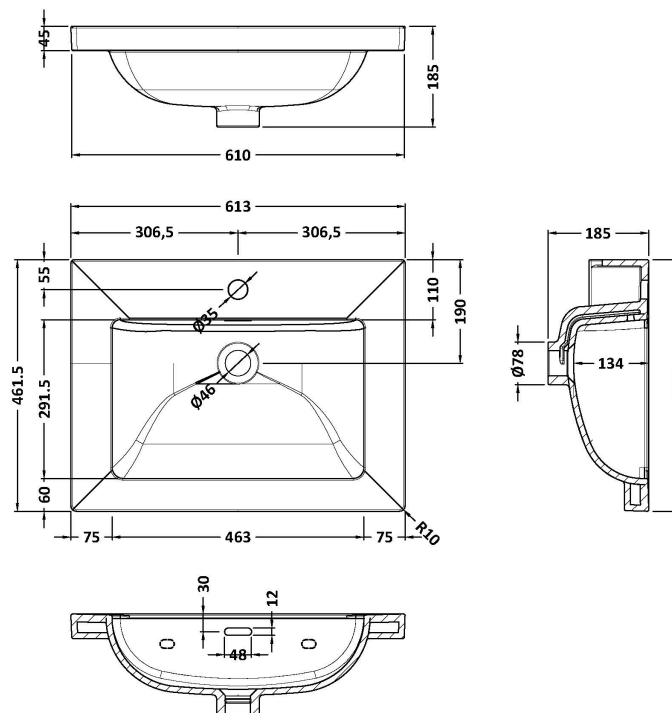

### Product Dimensions

Height (mm):	800
Width (mm):	600
Depth (mm):	453
Nett Weight (kg):	25.3

### Packaging Dimensions

Height (mm):	835
Width (mm):	625
Depth (mm):	480
Gross Weight (kg):	25.8

### Outer Box Dimensions (If Applicable)

Height (mm):	
Width (mm):	
Depth (mm):	
Gross Weight (kg):	
Barcode:	5056462643168

### Product Dimensions

Height (mm):	45
Width (mm):	613
Depth (mm):	461
Nett Weight (kg):	17