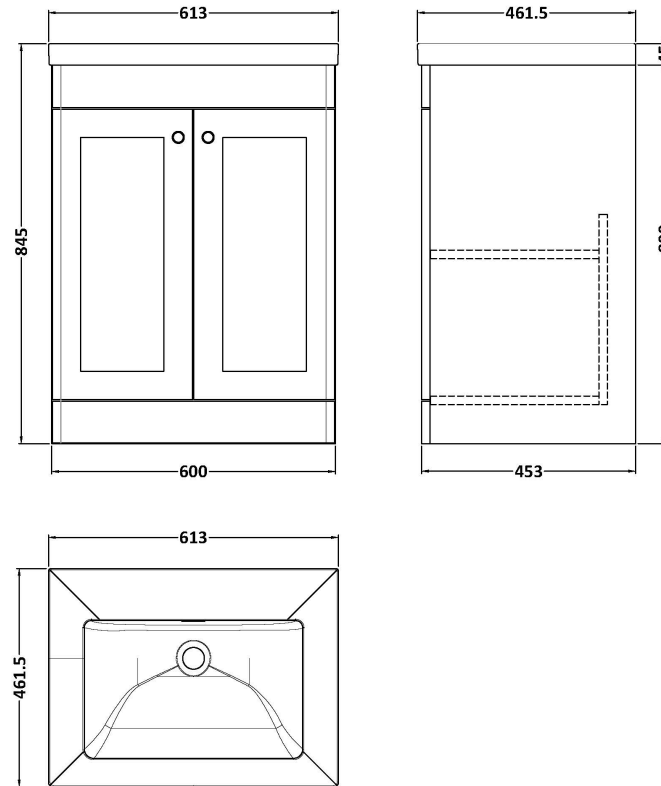

Sales Code: CLC825K

Description: 600 Fs 2-Door Unit & Basin 0Th

Packaging Details

Barcode: 5056678489772

Sales Code: CLA825

Description: 600 F/S 2-Door Unit (800X600x453)

Product Dimensions

Height (mm):	800
Width (mm):	600
Depth (mm):	453
Nett Weight (kg):	25.3

Packaging Dimensions

Height (mm):	835
Width (mm):	625
Depth (mm):	480
Gross Weight (kg):	25.8

Packaging Data

Box Colour:	Brown Cardboard Box
Box Qty:	1
Label Size:	100 x 50
Label Colour:	White Label
Label Qty:	2

Outer Box Dimensions (If Applicable)

Height (mm):	
Width (mm):	
Depth (mm):	
Gross Weight (kg):	
Barcode:	5056462643168

Product Details

Country of Origin:	China
Fitting Instruction:	No
CE & UKCA:	N/A
FSC Certified Materials:	Yes
Colour:	Satin Green
Construction Method:	Cam & Wood Dowel
Construction Type:	Rigid
Cabinet Finish:	MFC Painted Matt
Fascia Finish:	Mdf Painted Matt
Cabinet Thickness (mm):	18
Fascia Thickness (mm):	18
Drawer Included:	No
Drawer Type:	Not Applicable
No of Shelves:	1
Hinge Type:	95 Degree Clip-On Soft Close
Hinge Included:	Yes, Supplied
Adjustable Legs:	No, Not Required
Fixings Included:	Yes
Handle Style:	Traditional
Waste Shroud:	Not Applicable
Handle Included:	Yes, Supplied
Handle Type:	Knob

Sales Code: CBM613

Description: 600 X 460 Contemporary Basin 0Th

Product Dimensions

Height (mm):	45
Width (mm):	613
Depth (mm):	461
Nett Weight (kg):	17

Packaging Dimensions

Height (mm):	490
Width (mm):	650
Depth (mm):	220
Gross Weight (kg):	17.3