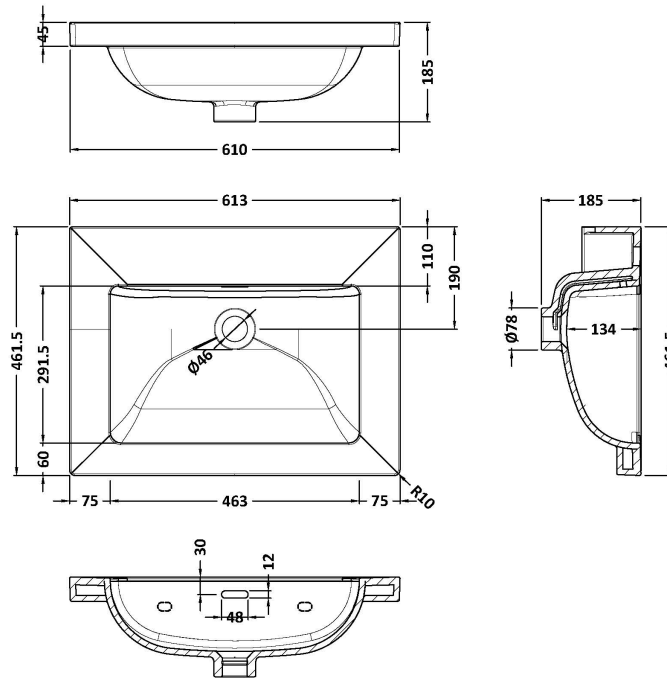

Packaging Dimensions

Height (mm):	835
Width (mm):	625
Depth (mm):	480
Gross Weight (kg):	25.8

Packaging Data

Box Colour:	Brown Cardboard Box
Box Qty:	1
Label Size:	100 x 50
Label Colour:	White Label
Label Qty:	2

Outer Box Dimensions (If Applicable)

Height (mm):	
Width (mm):	
Depth (mm):	
Gross Weight (kg):	
Barcode:	5056462643168

Product Details

Country of Origin:	China
Fitting Instruction:	No
CE & UKCA:	N/A
FSC Certified Materials:	Yes
Colour:	Satin Green
Construction Method:	Cam & Wood Dowel
Construction Type:	Rigid
Cabinet Finish:	MFC Painted Matt
Fascia Finish:	Mdf Painted Matt
Cabinet Thickness (mm):	18
Fascia Thickness (mm):	18
Drawer Included:	No
Drawer Type:	Not Applicable
No of Shelves:	1
Hinge Type:	95 Degree Clip-On Soft Close
Hinge Included:	Yes, Supplied
Adjustable Legs:	No, Not Required
Fixings Included:	Yes
Handle Style:	Traditional
Waste Shroud:	Not Applicable
Handle Included:	Yes, Supplied
Handle Type:	Knob

Sales Code: CBM613

Description: 600 X 460 Contemporary Basin 0Th

Product Dimensions

Height (mm):	45
Width (mm):	613
Depth (mm):	461
Nett Weight (kg):	17

Packaging Dimensions

Height (mm):	490
Width (mm):	650
Depth (mm):	220
Gross Weight (kg):	17.3

Packaging Data

Box Colour:	Brown Cardboard Box - Printed
Box Qty:	1
Label Size:	100 x 50
Label Colour:	White Label
Label Qty:	2

Outer Box Dimensions (If Applicable)

Height (mm):	
Width (mm):	
Depth (mm):	
Gross Weight (kg):	
Barcode:	5056678485224