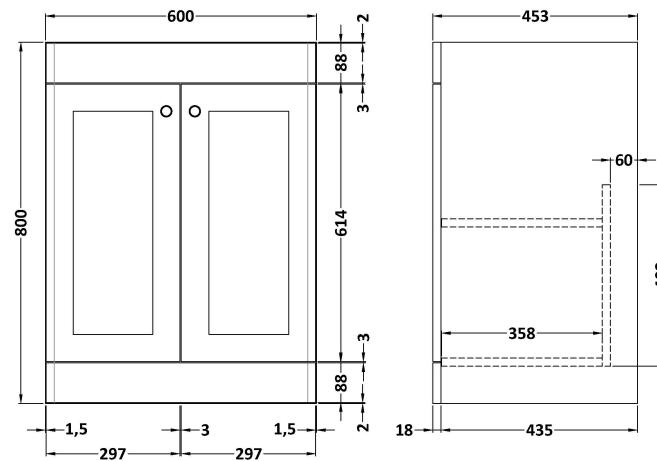

Sales Code: CLC825K

Description: 600 Fs 2-Door Unit & Basin 0Th

Packaging Details

Barcode: 5056678489772

Sales Code: CLA825

Description: 600 F/S 2-Door Unit (800X600x453)

Product Dimensions

Height (mm):	800
Width (mm):	600
Depth (mm):	453
Nett Weight (kg):	25.3

Packaging Dimensions

Height (mm):	835
Width (mm):	625
Depth (mm):	480
Gross Weight (kg):	25.8

Packaging Data

Box Colour:	Brown Cardboard Box
Box Qty:	1
Label Size:	100 x 50
Label Colour:	White Label
Label Qty:	2

Sales Code: CBM613

Description: 600 X 460 Contemporary Basin 0Th

Product Dimensions

Height (mm):	45
Width (mm):	613
Depth (mm):	461
Nett Weight (kg):	17

Packaging Dimensions

Height (mm):	490
Width (mm):	650
Depth (mm):	220
Gross Weight (kg):	17.3

Packaging Data

Box Colour:	Brown Cardboard Box - Printed
Box Qty:	1
Label Size:	100 x 50
Label Colour:	White Label
Label Qty:	2

Outer Box Dimensions (If Applicable)

Height (mm):	
Width (mm):	
Depth (mm):	
Gross Weight (kg):	
Barcode:	5056678485224