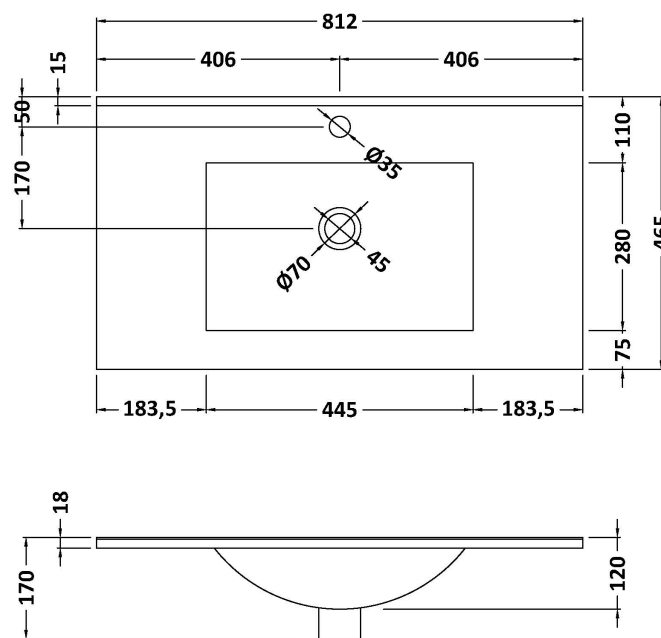

### Product Dimensions

Height (mm):	431
Width (mm):	800
Depth (mm):	453
Nett Weight (kg):	23

### Packaging Dimensions

Height (mm):	465
Width (mm):	825
Depth (mm):	480
Gross Weight (kg):	23.5

### Outer Box Dimensions (If Applicable)

Height (mm):	
Width (mm):	
Depth (mm):	
Gross Weight (kg):	
Barcode:	5056462643304

### Product Dimensions

Height (mm):	18
Width (mm):	812
Depth (mm):	465
Nett Weight (kg):	17