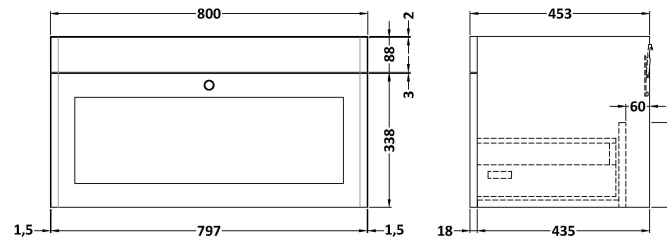

### Product Dimensions

Height (mm):	431
Width (mm):	800
Depth (mm):	453
Nett Weight (kg):	23

### Packaging Dimensions

Height (mm):	465
Width (mm):	825
Depth (mm):	480
Gross Weight (kg):	23.5

### Product Dimensions

Height (mm):	18
Width (mm):	812
Depth (mm):	465
Nett Weight (kg):	17

### Packaging Dimensions

Height (mm):	195
Width (mm):	825
Depth (mm):	480
Gross Weight (kg):	17.5