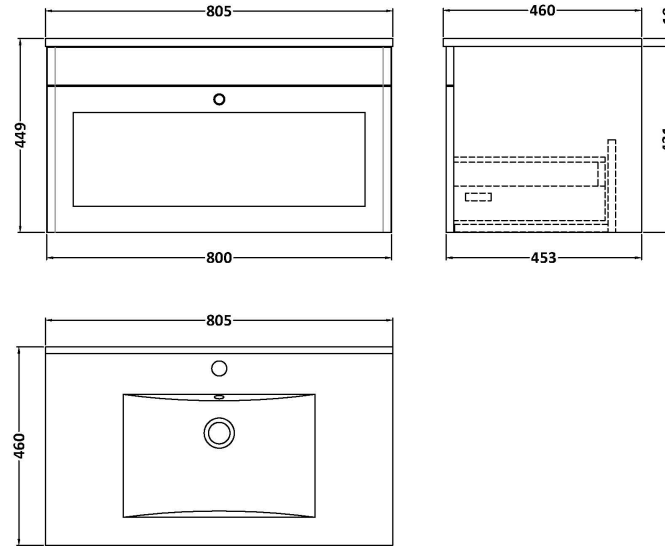

Sales Code: CLC196C

Description: 800 Wh 1-Drawer Unit With Basin 1 Th

Packaging Details

Barcode: 5056678489703