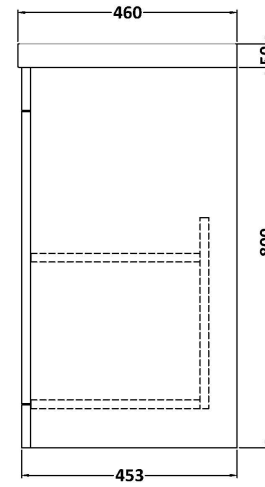

Sales Code: CLC825E

Description: 600 Fs 2-Door Unit & Basin 1Th

Packaging Details

Barcode: 5056678489451

Sales Code: CLA825

Description: 600 F/S 2-Door Unit (800X600x453)

Product Dimensions

Height (mm):	800
Width (mm):	600
Depth (mm):	453
Nett Weight (kg):	25.3

Packaging Dimensions

Height (mm):	835
Width (mm):	625
Depth (mm):	480
Gross Weight (kg):	25.8

Packaging Data

Box Colour:	Brown Cardboard Box
Box Qty:	1
Label Size:	100 x 50
Label Colour:	White Label
Label Qty:	2

Outer Box Dimensions (If Applicable)

Height (mm):	
Width (mm):	
Depth (mm):	
Gross Weight (kg):	
Barcode:	5056462643168

Product Details

Country of Origin:	China
Fitting Instruction:	No
CE & UKCA:	N/A
FSC Certified Materials:	Yes
Colour:	Satin Green
Construction Method:	Cam & Wood Dowel
Construction Type:	Rigid
Cabinet Finish:	MFC Painted Matt
Fascia Finish:	Mdf Painted Matt
Cabinet Thickness (mm):	18
Fascia Thickness (mm):	18
Drawer Included:	No
Drawer Type:	Not Applicable
No of Shelves:	1
Hinge Type:	95 Degree Clip-On Soft Close
Hinge Included:	Yes, Supplied
Adjustable Legs:	No, Not Required
Fixings Included:	Yes
Handle Style:	Traditional
Waste Shroud:	Not Applicable
Handle Included:	Yes, Supplied
Handle Type:	Knob

Sales Code: NVM063

Description: 610 X 465 Thin-Edge Basin 1Th

Product Dimensions

Height (mm):	50
Width (mm):	610
Depth (mm):	460
Nett Weight (kg):	13.5

Packaging Dimensions

Height (mm):	170
Width (mm):	625
Depth (mm):	480
Gross Weight (kg):	14