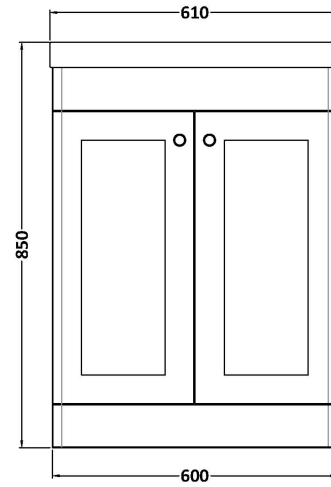

Sales Code: CLC825E

Description: 600 Fs 2-Door Unit & Basin 1Th

Packaging Details

Barcode: 5056678489451

Sales Code: CLA825

Description: 600 F/S 2-Door Unit (800X600x453)

Product Dimensions

Height (mm):	800
Width (mm):	600
Depth (mm):	453
Nett Weight (kg):	25.3

Packaging Dimensions

Height (mm):	835
Width (mm):	625
Depth (mm):	480
Gross Weight (kg):	25.8

Packaging Data

Box Colour:	Brown Cardboard Box
Box Qty:	1
Label Size:	100 x 50
Label Colour:	White Label
Label Qty:	2

Outer Box Dimensions (If Applicable)

Height (mm):	
Width (mm):	
Depth (mm):	
Gross Weight (kg):	
Barcode:	5056462643168

Product Details

Country of Origin:	China
Fitting Instruction:	No
CE & UKCA:	N/A
FSC Certified Materials:	Yes
Colour:	Satin Green
Construction Method:	Cam & Wood Dowel
Construction Type:	Rigid
Cabinet Finish:	MFC Painted Matt
Fascia Finish:	Mdf Painted Matt
Cabinet Thickness (mm):	18
Fascia Thickness (mm):	18
Drawer Included:	No
Drawer Type:	Not Applicable
No of Shelves:	1
Hinge Type:	95 Degree Clip-On Soft Close
Hinge Included:	Yes, Supplied
Adjustable Legs:	No, Not Required
Fixings Included:	Yes
Handle Style:	Traditional
Waste Shroud:	Not Applicable
Handle Included:	Yes, Supplied
Handle Type:	Knob

Sales Code: NVM063

Description: 610 X 465 Thin-Edge Basin 1Th

Product Dimensions

Height (mm):	50
Width (mm):	610
Depth (mm):	460
Nett Weight (kg):	13.5

Packaging Dimensions

Height (mm):	170
Width (mm):	625
Depth (mm):	480
Gross Weight (kg):	14