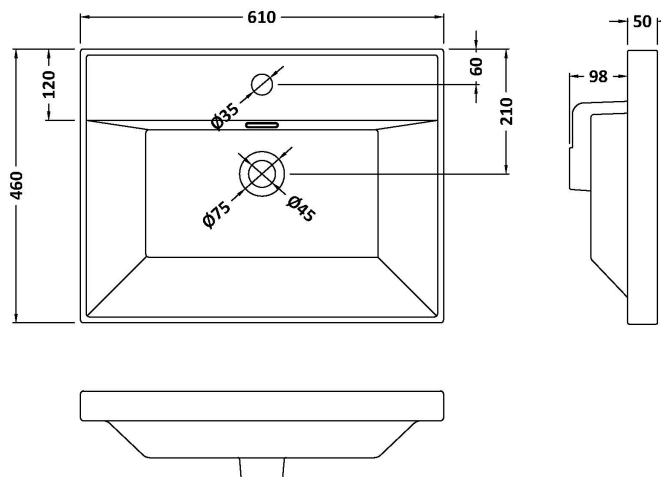

Packaging Dimensions

Height (mm):	835
Width (mm):	625
Depth (mm):	480
Gross Weight (kg):	25.8

Packaging Data

Box Colour:	Brown Cardboard Box
Box Qty:	1
Label Size:	100 x 50
Label Colour:	White Label
Label Qty:	2

Outer Box Dimensions (If Applicable)

Height (mm):	
Width (mm):	
Depth (mm):	
Gross Weight (kg):	
Barcode:	5056462643168

Product Details

Country of Origin:	China
Fitting Instruction:	No
CE & UKCA:	N/A
FSC Certified Materials:	Yes
Colour:	Satin Green
Construction Method:	Cam & Wood Dowel
Construction Type:	Rigid
Cabinet Finish:	MFC Painted Matt
Fascia Finish:	Mdf Painted Matt
Cabinet Thickness (mm):	18
Fascia Thickness (mm):	18
Drawer Included:	No
Drawer Type:	Not Applicable
No of Shelves:	1
Hinge Type:	95 Degree Clip-On Soft Close
Hinge Included:	Yes, Supplied
Adjustable Legs:	No, Not Required
Fixings Included:	Yes
Handle Style:	Traditional
Waste Shroud:	Not Applicable
Handle Included:	Yes, Supplied
Handle Type:	Knob

Sales Code: NVM063

Description: 610 X 465 Thin-Edge Basin 1Th

Product Dimensions

Height (mm):	50
Width (mm):	610
Depth (mm):	460
Nett Weight (kg):	13.5

Packaging Dimensions

Height (mm):	170
Width (mm):	625
Depth (mm):	480
Gross Weight (kg):	14

Packaging Data

Box Colour:	Brown Cardboard Box - Printed
Box Qty:	1
Label Size:	100 x 50
Label Colour:	White Label
Label Qty:	2

Outer Box Dimensions (If Applicable)

Height (mm):	
Width (mm):	
Depth (mm):	
Gross Weight (kg):	
Barcode:	5056678484869