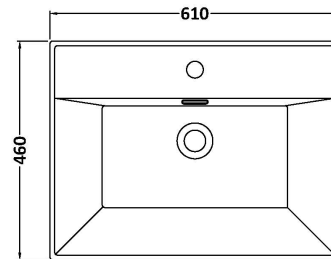

Sales Code: CLC825E

Description: 600 Fs 2-Door Unit & Basin 1Th

Packaging Details

Barcode: 5056678489451

Sales Code: CLA825

Description: 600 F/S 2-Door Unit (800X600x453)

Product Dimensions

Height (mm):	800
Width (mm):	600
Depth (mm):	453
Nett Weight (kg):	25.3

Packaging Dimensions

Height (mm):	835
Width (mm):	625
Depth (mm):	480
Gross Weight (kg):	25.8

Packaging Data

Box Colour:	Brown Cardboard Box
Box Qty:	1
Label Size:	100 x 50
Label Colour:	White Label
Label Qty:	2

Outer Box Dimensions (If Applicable)

Height (mm):	
Width (mm):	
Depth (mm):	
Gross Weight (kg):	
Barcode:	5056462643168

Product Details

Country of Origin:	China
Fitting Instruction:	No
CE & UKCA:	N/A
FSC Certified Materials:	Yes
Colour:	Satin Green
Construction Method:	Cam & Wood Dowel
Construction Type:	Rigid
Cabinet Finish:	MFC Painted Matt
Fascia Finish:	Mdf Painted Matt
Cabinet Thickness (mm):	18
Fascia Thickness (mm):	18
Drawer Included:	No
Drawer Type:	Not Applicable
No of Shelves:	1
Hinge Type:	95 Degree Clip-On Soft Close
Hinge Included:	Yes, Supplied
Adjustable Legs:	No, Not Required
Fixings Included:	Yes
Handle Style:	Traditional
Waste Shroud:	Not Applicable
Handle Included:	Yes, Supplied
Handle Type:	Knob

Sales Code: NVM063

Description: 610 X 465 Thin-Edge Basin 1Th

Product Dimensions

Height (mm):	50
Width (mm):	610
Depth (mm):	460
Nett Weight (kg):	13.5

Packaging Dimensions

Height (mm):	170
Width (mm):	625
Depth (mm):	480
Gross Weight (kg):	14