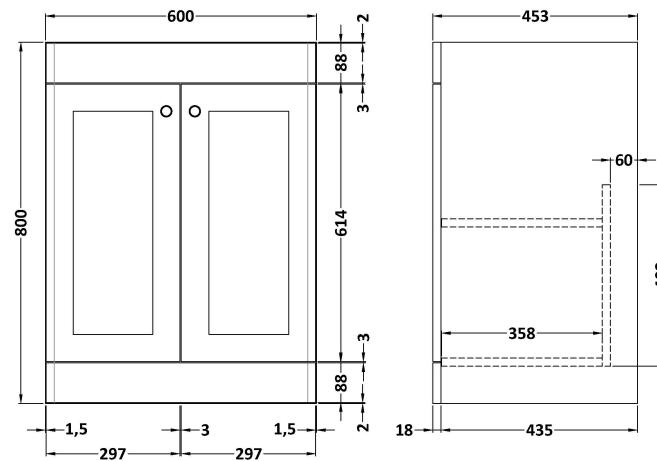

Sales Code: CLC825E

Description: 600 Fs 2-Door Unit & Basin 1Th

Packaging Details

Barcode: 5056678489451

Sales Code: CLA825

Description: 600 F/S 2-Door Unit (800X600x453)

Product Dimensions

Height (mm):	800
Width (mm):	600
Depth (mm):	453
Nett Weight (kg):	25.3

Packaging Dimensions

Height (mm):	835
Width (mm):	625
Depth (mm):	480
Gross Weight (kg):	25.8

Packaging Data

Box Colour:	Brown Cardboard Box
Box Qty:	1
Label Size:	100 x 50
Label Colour:	White Label
Label Qty:	2

Sales Code: NVM063

Description: 610 X 465 Thin-Edge Basin 1Th

Product Dimensions

Height (mm):	50
Width (mm):	610
Depth (mm):	460
Nett Weight (kg):	13.5

Packaging Dimensions

Height (mm):	170
Width (mm):	625
Depth (mm):	480
Gross Weight (kg):	14

Packaging Data

Box Colour:	Brown Cardboard Box - Printed
Box Qty:	1
Label Size:	100 x 50
Label Colour:	White Label
Label Qty:	2

Outer Box Dimensions (If Applicable)

Height (mm):	
Width (mm):	
Depth (mm):	
Gross Weight (kg):	
Barcode:	5056678484869