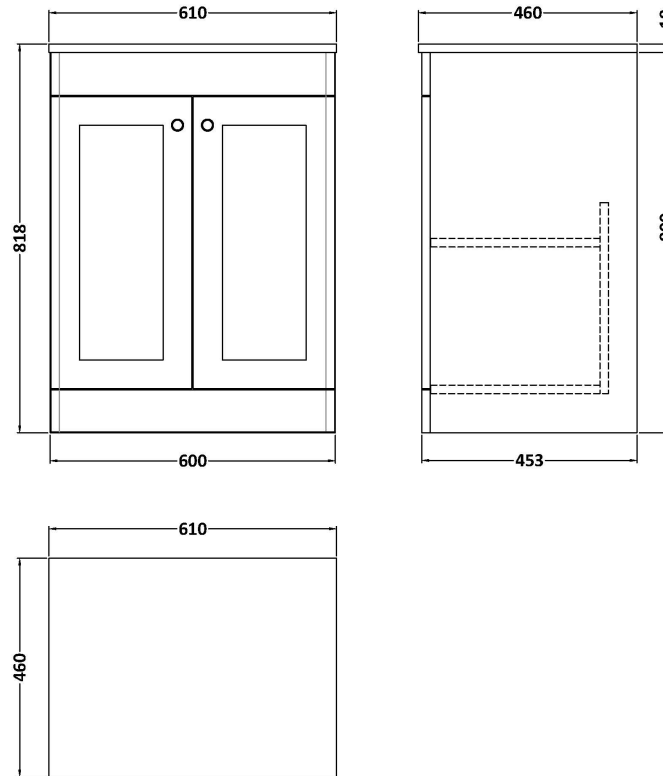

Sales Code: CLC125WMT

Description: 600 Fs 2-Door Unit & Marble Top

Packaging Details

Barcode: 5056678488706

Sales Code: CLA125

Description: 600 F/S 2-Door Unit (800X600x453)

Product Dimensions

Height (mm):	800
Width (mm):	600
Depth (mm):	453
Nett Weight (kg):	25.3

Packaging Dimensions

Height (mm):	835
Width (mm):	625
Depth (mm):	480
Gross Weight (kg):	25.8

Packaging Data

Box Colour:	Brown Cardboard Box
Box Qty:	1
Label Size:	100 x 50
Label Colour:	White Label
Label Qty:	2

Outer Box Dimensions (If Applicable)

Height (mm):	
Width (mm):	
Depth (mm):	
Gross Weight (kg):	
Barcode:	5056462643144

Product Details

Country of Origin:	China
Fitting Instruction:	No
CE & UKCA:	N/A
FSC Certified Materials:	Yes
Colour:	Satin White
Construction Method:	Cam & Wood Dowel
Construction Type:	Rigid
Cabinet Finish:	MFC Painted Matt
Fascia Finish:	Mdf Painted Matt
Cabinet Thickness (mm):	18
Fascia Thickness (mm):	18
Drawer Included:	No
Drawer Type:	Not Applicable
No of Shelves:	1
Hinge Type:	95 Degree Clip-On Soft Close
Hinge Included:	Yes, Supplied
Adjustable Legs:	No, Not Required
Fixings Included:	Yes
Handle Style:	Traditional
Waste Shroud:	Not Applicable
Handle Included:	Yes, Supplied
Handle Type:	Knob

Sales Code: LOM16046

Description: 600 Marble Top (610 X 460mm)

Product Dimensions

Height (mm):	18
Width (mm):	610
Depth (mm):	460
Nett Weight (kg):	13.5

Packaging Dimensions

Height (mm):	35
Width (mm):	650
Depth (mm):	500
Gross Weight (kg):	14