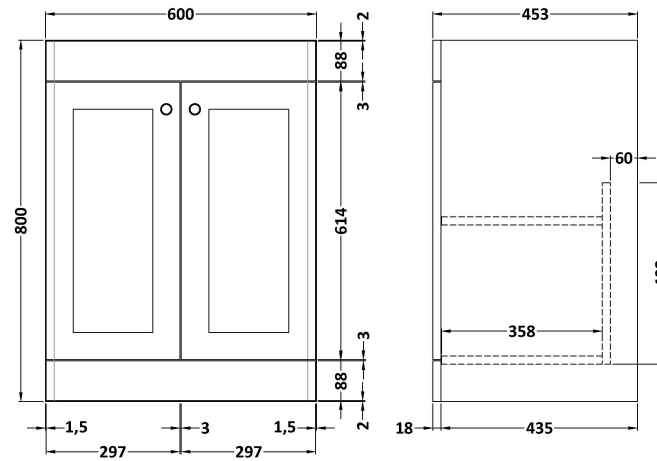

Sales Code: CLC125WMT

Description: 600 Fs 2-Door Unit & Marble Top

Packaging Details

Barcode: 5056678488706

Sales Code: CLA125

Description: 600 F/S 2-Door Unit (800X600x453)

Product Dimensions

Height (mm):	800
Width (mm):	600
Depth (mm):	453
Nett Weight (kg):	25.3

Packaging Dimensions

Height (mm):	835
Width (mm):	625
Depth (mm):	480
Gross Weight (kg):	25.8

Packaging Data

Box Colour:	Brown Cardboard Box
Box Qty:	1
Label Size:	100 x 50
Label Colour:	White Label
Label Qty:	2

Sales Code: LOM16046

Description: 600 Marble Top (610 X 460mm)

Product Dimensions

Height (mm):	18
Width (mm):	610
Depth (mm):	460
Nett Weight (kg):	13.5

Packaging Dimensions

Height (mm):	35
Width (mm):	650
Depth (mm):	500
Gross Weight (kg):	14

Packaging Data

Box Colour:	Brown Cardboard Box
Box Qty:	1
Label Size:	100 x 50
Label Colour:	White Label
Label Qty:	1

Outer Box Dimensions (If Applicable)

Height (mm):	
Width (mm):	
Depth (mm):	
Gross Weight (kg):	
Barcode:	5056678477199