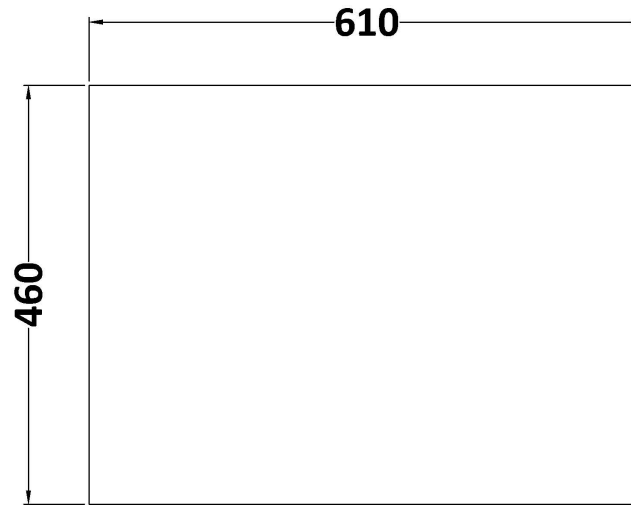

Sales Code: CLC125WMT

Description: 600 Fs 2-Door Unit & Marble Top

Packaging Details

Barcode: 5056678488706

Sales Code: CLA125

Description: 600 F/S 2-Door Unit (800X600x453)

Product Dimensions

Height (mm):	800
Width (mm):	600
Depth (mm):	453
Nett Weight (kg):	25.3

Packaging Dimensions

Height (mm):	835
Width (mm):	625
Depth (mm):	480
Gross Weight (kg):	25.8

Packaging Data

Box Colour:	Brown Cardboard Box
Box Qty:	1
Label Size:	100 x 50
Label Colour:	White Label
Label Qty:	2

Sales Code: LOM16046

Description: 600 Marble Top (610 X 460mm)

Product Dimensions

Height (mm):	18
Width (mm):	610
Depth (mm):	460
Nett Weight (kg):	13.5

Packaging Dimensions

Height (mm):	35
Width (mm):	650
Depth (mm):	500
Gross Weight (kg):	14

Packaging Data

Box Colour:	Brown Cardboard Box
Box Qty:	1
Label Size:	100 x 50
Label Colour:	White Label
Label Qty:	1

Outer Box Dimensions (If Applicable)

Height (mm):	
Width (mm):	
Depth (mm):	
Gross Weight (kg):	
Barcode:	5056678477199