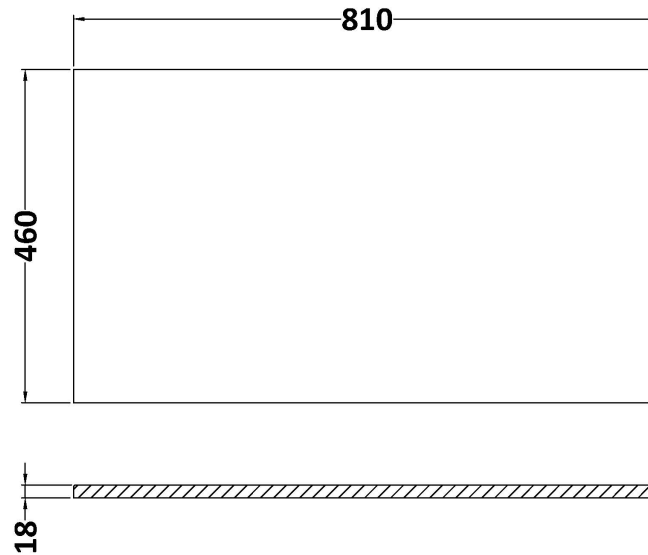

Sales Code: CLC126WMT

Description: 800 Fs 2-Door Unit & Marble Top

Packaging Details

Barcode: 5056678488942

Sales Code: CLA126

Description: 800 F/S 2-Door Unit (800X800 X453)

Product Dimensions

Height (mm):	800
Width (mm):	800
Depth (mm):	453
Nett Weight (kg):	30.5

Packaging Dimensions

Height (mm):	835
Width (mm):	825
Depth (mm):	480
Gross Weight (kg):	31

Packaging Data

Box Colour:	Brown Cardboard Box
Box Qty:	1
Label Size:	100 x 50
Label Colour:	White Label
Label Qty:	2

Sales Code: LOM18046

Description: 800 Marble Top (810 X 460mm)

Product Dimensions

Height (mm):	18
Width (mm):	810
Depth (mm):	460
Nett Weight (kg):	17.5

Packaging Dimensions

Height (mm):	35
Width (mm):	850
Depth (mm):	500
Gross Weight (kg):	18

Packaging Data

Box Colour:	Brown Cardboard Box
Box Qty:	1
Label Size:	100 x 50
Label Colour:	White Label
Label Qty:	1

Outer Box Dimensions (If Applicable)

Height (mm):	
Width (mm):	
Depth (mm):	
Gross Weight (kg):	
Barcode:	5056678477212