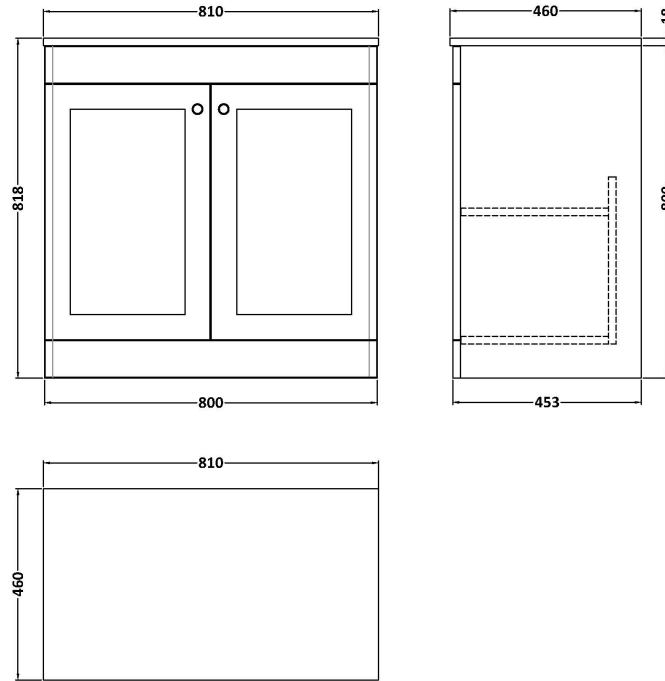

Sales Code: CLC126WMT

Description: 800 Fs 2-Door Unit & Marble Top

Packaging Details

Barcode: 5056678488942

Sales Code: CLA126

Description: 800 F/S 2-Door Unit (800X800 X453)

Product Dimensions

Height (mm):	800
Width (mm):	800
Depth (mm):	453
Nett Weight (kg):	30.5

Packaging Dimensions

Height (mm):	835
Width (mm):	825
Depth (mm):	480
Gross Weight (kg):	31

Packaging Data

Box Colour:	Brown Cardboard Box
Box Qty:	1
Label Size:	100 x 50
Label Colour:	White Label
Label Qty:	2

Sales Code: LOM18046

Description: 800 Marble Top (810 X 460mm)

Product Dimensions

Height (mm):	18
Width (mm):	810
Depth (mm):	460
Nett Weight (kg):	17.5

Packaging Dimensions

Height (mm):	35
Width (mm):	850
Depth (mm):	500
Gross Weight (kg):	18

Packaging Data

Box Colour:	Brown Cardboard Box
Box Qty:	1
Label Size:	100 x 50
Label Colour:	White Label
Label Qty:	1

Outer Box Dimensions (If Applicable)

Height (mm):	
Width (mm):	
Depth (mm):	
Gross Weight (kg):	
Barcode:	5056678477212