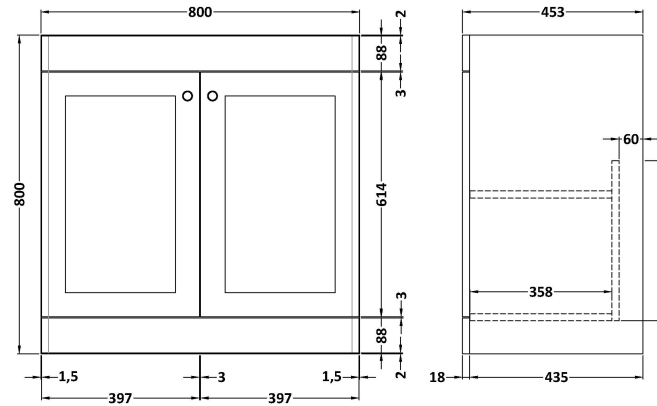

Sales Code: CLC126WMT

Description: 800 Fs 2-Door Unit & Marble Top

Packaging Details

Barcode: 5056678488942

Sales Code: CLA126

Description: 800 F/S 2-Door Unit (800X800 X453)

Product Dimensions

Height (mm):	800
Width (mm):	800
Depth (mm):	453
Nett Weight (kg):	30.5

Packaging Dimensions

Height (mm):	835
Width (mm):	825
Depth (mm):	480
Gross Weight (kg):	31

Packaging Data

Box Colour:	Brown Cardboard Box
Box Qty:	1
Label Size:	100 x 50
Label Colour:	White Label
Label Qty:	2

Sales Code: LOM18046

Description: 800 Marble Top (810 X 460mm)

Product Dimensions

Height (mm):	18
Width (mm):	810
Depth (mm):	460
Nett Weight (kg):	17.5

Packaging Dimensions

Height (mm):	35
Width (mm):	850
Depth (mm):	500
Gross Weight (kg):	18

Packaging Data

Box Colour:	Brown Cardboard Box
Box Qty:	1
Label Size:	100 x 50
Label Colour:	White Label
Label Qty:	1

Outer Box Dimensions (If Applicable)

Height (mm):	
Width (mm):	
Depth (mm):	
Gross Weight (kg):	
Barcode:	5056678477212