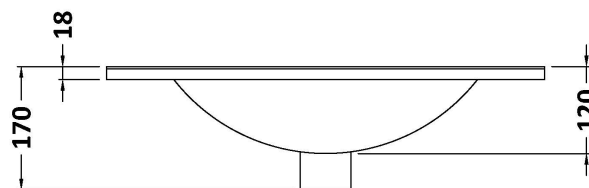

Packaging Dimensions

Height (mm):	835
Width (mm):	625
Depth (mm):	480
Gross Weight (kg):	25.8

Packaging Data

Box Colour:	Brown Cardboard Box
Box Qty:	1
Label Size:	100 x 50
Label Colour:	White Label
Label Qty:	2

Outer Box Dimensions (If Applicable)

Height (mm):	
Width (mm):	
Depth (mm):	
Gross Weight (kg):	
Barcode:	5056462643144

Product Details

Country of Origin:	China
Fitting Instruction:	No
CE & UKCA:	N/A
FSC Certified Materials:	Yes
Colour:	Satin White
Construction Method:	Cam & Wood Dowel
Construction Type:	Rigid
Cabinet Finish:	MFC Painted Matt
Fascia Finish:	Mdf Painted Matt
Cabinet Thickness (mm):	18
Fascia Thickness (mm):	18
Drawer Included:	No
Drawer Type:	Not Applicable
No of Shelves:	1
Hinge Type:	95 Degree Clip-On Soft Close
Hinge Included:	Yes, Supplied
Adjustable Legs:	No, Not Required
Fixings Included:	Yes
Handle Style:	Traditional
Waste Shroud:	Not Applicable
Handle Included:	Yes, Supplied
Handle Type:	Knob

Sales Code: BAST9060E

Description: 600X460mm 1T/H Minimalist Basin Top

Product Dimensions

Height (mm):	18
Width (mm):	611
Depth (mm):	465
Nett Weight (kg):	12

Packaging Dimensions

Height (mm):	195
Width (mm):	625
Depth (mm):	480
Gross Weight (kg):	12.5

Packaging Data

Box Colour:	Brown Cardboard Box
Box Qty:	1
Label Size:	100 x 50
Label Colour:	White Label
Label Qty:	2

Outer Box Dimensions (If Applicable)

Height (mm):	
Width (mm):	
Depth (mm):	
Gross Weight (kg):	
Barcode:	5055146184935