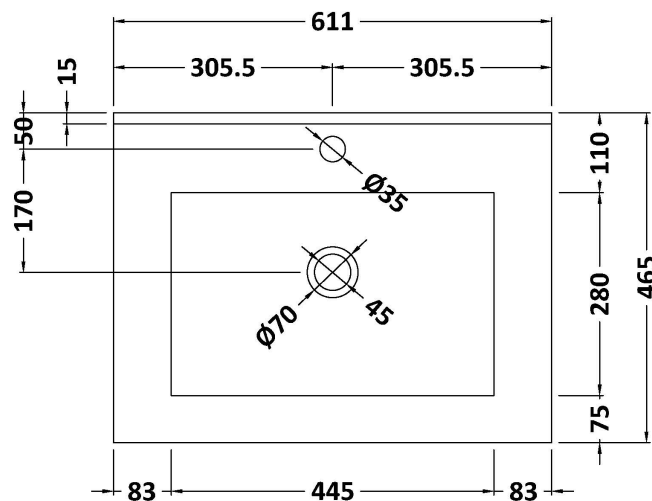

Sales Code: CLC125C

Description: 600 Fs 2-Door Unit & Basin 1Th

Packaging Details

Barcode: 5056678489581

Sales Code: CLA125

Description: 600 F/S 2-Door Unit (800X600x453)

Product Dimensions

Height (mm):	800
Width (mm):	600
Depth (mm):	453
Nett Weight (kg):	25.3

Packaging Dimensions

Height (mm):	835
Width (mm):	625
Depth (mm):	480
Gross Weight (kg):	25.8

Packaging Data

Box Colour:	Brown Cardboard Box
Box Qty:	1
Label Size:	100 x 50
Label Colour:	White Label
Label Qty:	2

Sales Code: BAST9060E

Description: 600X460mm 1T/H Minimalist Basin Top

Product Dimensions

Height (mm):	18
Width (mm):	611
Depth (mm):	465
Nett Weight (kg):	12

Packaging Dimensions

Height (mm):	195
Width (mm):	625
Depth (mm):	480
Gross Weight (kg):	12.5

Packaging Data

Box Colour:	Brown Cardboard Box
Box Qty:	1
Label Size:	100 x 50
Label Colour:	White Label
Label Qty:	2

Outer Box Dimensions (If Applicable)

Height (mm):	
Width (mm):	
Depth (mm):	
Gross Weight (kg):	
Barcode:	5055146184935