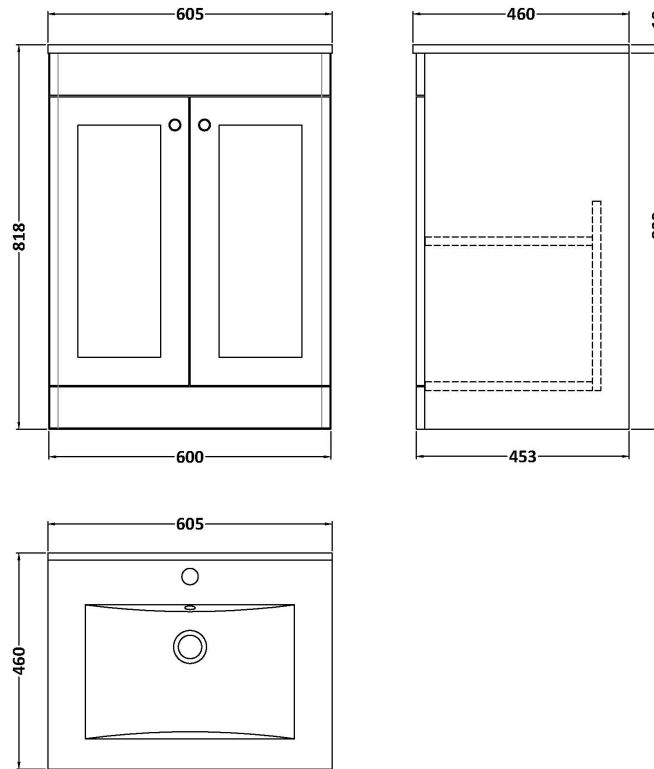

Sales Code: CLC125C

Description: 600 Fs 2-Door Unit & Basin 1Th

Packaging Details

Barcode: 5056678489581

Sales Code: CLA125

Description: 600 F/S 2-Door Unit (800X600x453)

Product Dimensions

Height (mm):	800
Width (mm):	600
Depth (mm):	453
Nett Weight (kg):	25.3

Packaging Dimensions

Height (mm):	835
Width (mm):	625
Depth (mm):	480
Gross Weight (kg):	25.8

Packaging Data

Box Colour:	Brown Cardboard Box
Box Qty:	1
Label Size:	100 x 50
Label Colour:	White Label
Label Qty:	2

Outer Box Dimensions (If Applicable)

Height (mm):	
Width (mm):	
Depth (mm):	
Gross Weight (kg):	
Barcode:	5056462643144

Product Details

Country of Origin:	China
Fitting Instruction:	No
CE & UKCA:	N/A
FSC Certified Materials:	Yes
Colour:	Satin White
Construction Method:	Cam & Wood Dowel
Construction Type:	Rigid
Cabinet Finish:	MFC Painted Matt
Fascia Finish:	Mdf Painted Matt
Cabinet Thickness (mm):	18
Fascia Thickness (mm):	18
Drawer Included:	No
Drawer Type:	Not Applicable
No of Shelves:	1
Hinge Type:	95 Degree Clip-On Soft Close
Hinge Included:	Yes, Supplied
Adjustable Legs:	No, Not Required
Fixings Included:	Yes
Handle Style:	Traditional
Waste Shroud:	Not Applicable
Handle Included:	Yes, Supplied
Handle Type:	Knob

Sales Code: BAST9060E

Description: 600X460mm 1T/H Minimalist Basin Top

Product Dimensions

Height (mm):	18
Width (mm):	611
Depth (mm):	465
Nett Weight (kg):	12

Packaging Dimensions

Height (mm):	195
Width (mm):	625
Depth (mm):	480
Gross Weight (kg):	12.5