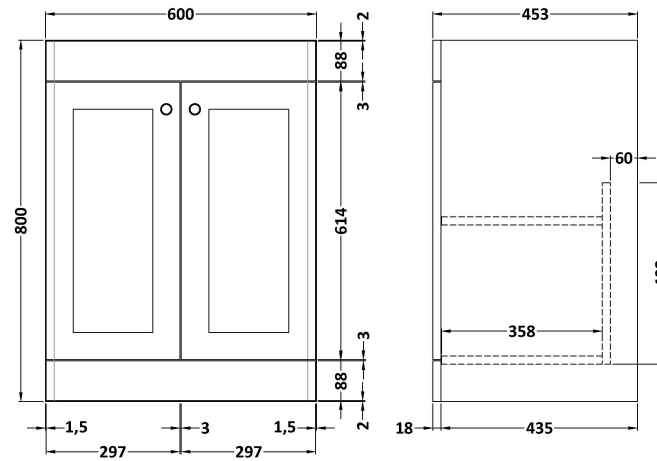

Sales Code: CLC125C

Description: 600 Fs 2-Door Unit & Basin 1Th

Packaging Details

Barcode: 5056678489581

Sales Code: CLA125

Description: 600 F/S 2-Door Unit (800X600x453)

Product Dimensions

Height (mm):	800
Width (mm):	600
Depth (mm):	453
Nett Weight (kg):	25.3

Packaging Dimensions

Height (mm):	835
Width (mm):	625
Depth (mm):	480
Gross Weight (kg):	25.8

Packaging Data

Box Colour:	Brown Cardboard Box
Box Qty:	1
Label Size:	100 x 50
Label Colour:	White Label
Label Qty:	2

Sales Code: BAST9060E

Description: 600X460mm 1T/H Minimalist Basin Top

Product Dimensions

Height (mm):	18
Width (mm):	611
Depth (mm):	465
Nett Weight (kg):	12

Packaging Dimensions

Height (mm):	195
Width (mm):	625
Depth (mm):	480
Gross Weight (kg):	12.5

Packaging Data

Box Colour:	Brown Cardboard Box
Box Qty:	1
Label Size:	100 x 50
Label Colour:	White Label
Label Qty:	2

Outer Box Dimensions (If Applicable)

Height (mm):	
Width (mm):	
Depth (mm):	
Gross Weight (kg):	
Barcode:	5055146184935