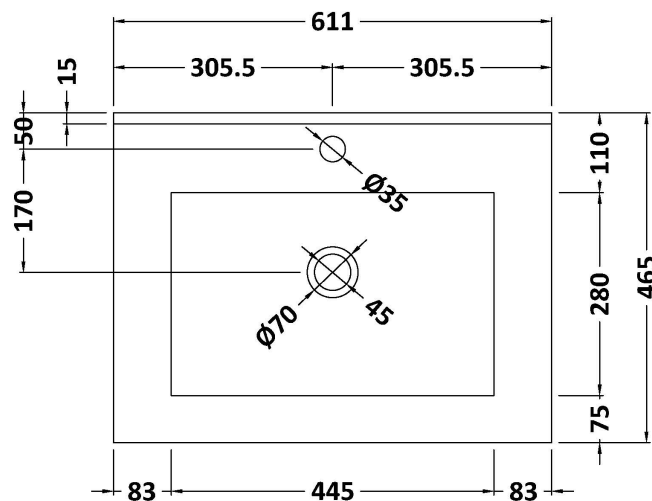

Packaging Dimensions

Height (mm):	465
Width (mm):	625
Depth (mm):	480
Gross Weight (kg):	19.5

Packaging Data

Box Colour:	Brown Cardboard Box
Box Qty:	1
Label Size:	100 x 50
Label Colour:	White Label
Label Qty:	2

Outer Box Dimensions (If Applicable)

Height (mm):	
Width (mm):	
Depth (mm):	
Gross Weight (kg):	
Barcode:	5056462643298

Product Details

Country of Origin:	China
Fitting Instruction:	No
CE & UKCA:	N/A
FSC Certified Materials:	Yes
Colour:	Satin Soft Black
Construction Method:	Cam & Wood Dowel
Construction Type:	Rigid
Cabinet Finish:	MFC Painted Matt
Fascia Finish:	Mdf Painted Matt
Cabinet Thickness (mm):	18
Fascia Thickness (mm):	18
Drawer Included:	Yes
Drawer Type:	80mm High Metal S/C Inc Galler
No of Shelves:	Not Applicable
Hinge Type:	Not Applicable
Hinge Included:	Not Applicable
Adjustable Legs:	No, Not Required
Fixings Included:	Yes
Handle Style:	Traditional
Waste Shroud:	Yes
Handle Included:	Yes, Supplied
Handle Type:	Knob

Sales Code: BAST9060E

Description: 600X460mm 1T/H Minimalist Basin Top

Product Dimensions

Height (mm):	18
Width (mm):	611
Depth (mm):	465
Nett Weight (kg):	12

Packaging Dimensions

Height (mm):	195
Width (mm):	625
Depth (mm):	480
Gross Weight (kg):	12.5

Packaging Data

Box Colour:	Brown Cardboard Box
Box Qty:	1
Label Size:	100 x 50
Label Colour:	White Label
Label Qty:	2

Outer Box Dimensions (If Applicable)

Height (mm):	
Width (mm):	
Depth (mm):	
Gross Weight (kg):	
Barcode:	5055146184935