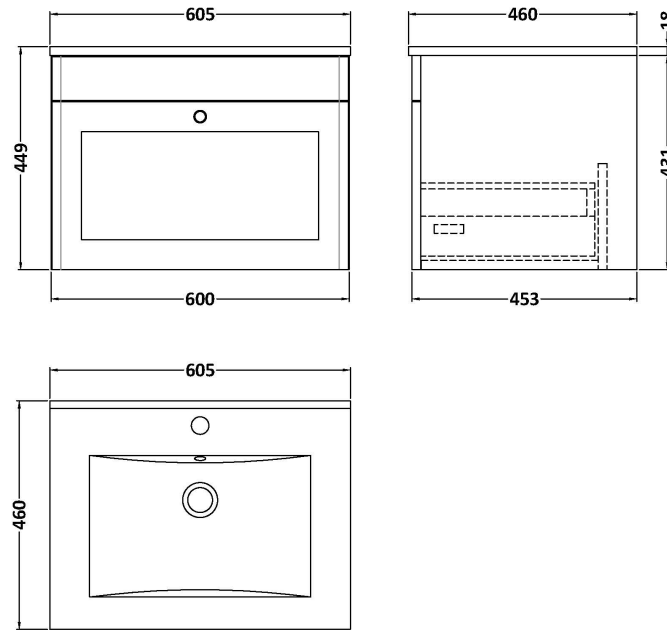

Sales Code: CLC1494C

Description: 600 Wh 1-Drawer Unit & Basin 1Th

Packaging Details

Barcode: 5056678489642

Sales Code: CLA1494

Description: 600 W/H 1-Drawer Unit (431X600x453)

Product Dimensions

Height (mm):	431
Width (mm):	600
Depth (mm):	453
Nett Weight (kg):	19

Packaging Dimensions

Height (mm):	465
Width (mm):	625
Depth (mm):	480
Gross Weight (kg):	19.5

Packaging Data

Box Colour:	Brown Cardboard Box
Box Qty:	1
Label Size:	100 x 50
Label Colour:	White Label
Label Qty:	2

Outer Box Dimensions (If Applicable)

Height (mm):	
Width (mm):	
Depth (mm):	
Gross Weight (kg):	
Barcode:	5056462643298

Product Details

Country of Origin:	China
Fitting Instruction:	No
CE & UKCA:	N/A
FSC Certified Materials:	Yes
Colour:	Satin Soft Black
Construction Method:	Cam & Wood Dowel
Construction Type:	Rigid
Cabinet Finish:	MFC Painted Matt
Fascia Finish:	Mdf Painted Matt
Cabinet Thickness (mm):	18
Fascia Thickness (mm):	18
Drawer Included:	Yes
Drawer Type:	80mm High Metal S/C Inc Galler
No of Shelves:	Not Applicable
Hinge Type:	Not Applicable
Hinge Included:	Not Applicable
Adjustable Legs:	No, Not Required
Fixings Included:	Yes
Handle Style:	Traditional
Waste Shroud:	Yes
Handle Included:	Yes, Supplied
Handle Type:	Knob

Sales Code: BAST9060E

Description: 600X460mm 1T/H Minimalist Basin Top

Product Dimensions

Height (mm):	18
Width (mm):	611
Depth (mm):	465
Nett Weight (kg):	12

Packaging Dimensions

Height (mm):	195
Width (mm):	625
Depth (mm):	480
Gross Weight (kg):	12.5