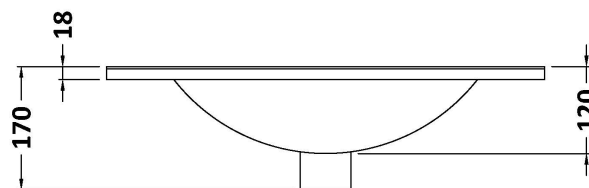

Packaging Dimensions

Height (mm):	465
Width (mm):	625
Depth (mm):	480
Gross Weight (kg):	19.5

Packaging Data

Box Colour:	Brown Cardboard Box
Box Qty:	1
Label Size:	100 x 50
Label Colour:	White Label
Label Qty:	2

Outer Box Dimensions (If Applicable)

Height (mm):	
Width (mm):	
Depth (mm):	
Gross Weight (kg):	
Barcode:	5056462643298

Product Details

Country of Origin:	China
Fitting Instruction:	No
CE & UKCA:	N/A
FSC Certified Materials:	Yes
Colour:	Satin Soft Black
Construction Method:	Cam & Wood Dowel
Construction Type:	Rigid
Cabinet Finish:	MFC Painted Matt
Fascia Finish:	Mdf Painted Matt
Cabinet Thickness (mm):	18
Fascia Thickness (mm):	18
Drawer Included:	Yes
Drawer Type:	80mm High Metal S/C Inc Galler
No of Shelves:	Not Applicable
Hinge Type:	Not Applicable
Hinge Included:	Not Applicable
Adjustable Legs:	No, Not Required
Fixings Included:	Yes
Handle Style:	Traditional
Waste Shroud:	Yes
Handle Included:	Yes, Supplied
Handle Type:	Knob

Sales Code: BAST9060E

Description: 600X460mm 1T/H Minimalist Basin Top

Product Dimensions

Height (mm):	18
Width (mm):	611
Depth (mm):	465
Nett Weight (kg):	12

Packaging Dimensions

Height (mm):	195
Width (mm):	625
Depth (mm):	480
Gross Weight (kg):	12.5

Packaging Data

Box Colour:	Brown Cardboard Box
Box Qty:	1
Label Size:	100 x 50
Label Colour:	White Label
Label Qty:	2

Outer Box Dimensions (If Applicable)

Height (mm):	
Width (mm):	
Depth (mm):	
Gross Weight (kg):	
Barcode:	5055146184935