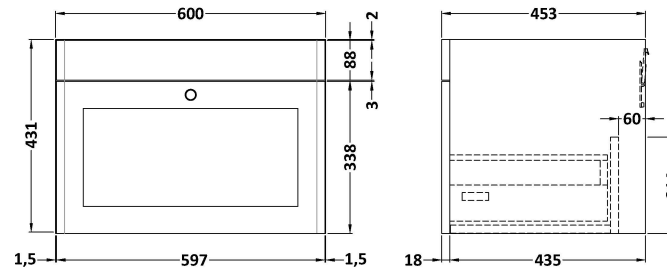

Sales Code: CLC1494C

Description: 600 Wh 1-Drawer Unit & Basin 1Th

Packaging Details

Barcode: 5056678489642

Sales Code: CLA1494

Description: 600 W/H 1-Drawer Unit (431X600x453)

Product Dimensions

Height (mm):	431
Width (mm):	600
Depth (mm):	453
Nett Weight (kg):	19

Packaging Dimensions

Height (mm):	465
Width (mm):	625
Depth (mm):	480
Gross Weight (kg):	19.5

Packaging Data

Box Colour:	Brown Cardboard Box
Box Qty:	1
Label Size:	100 x 50
Label Colour:	White Label
Label Qty:	2

Sales Code: BAST9060E

Description: 600X460mm 1T/H Minimalist Basin Top

Product Dimensions

Height (mm):	18
Width (mm):	611
Depth (mm):	465
Nett Weight (kg):	12

Packaging Dimensions

Height (mm):	195
Width (mm):	625
Depth (mm):	480
Gross Weight (kg):	12.5

Packaging Data

Box Colour:	Brown Cardboard Box
Box Qty:	1
Label Size:	100 x 50
Label Colour:	White Label
Label Qty:	2

Outer Box Dimensions (If Applicable)

Height (mm):	
Width (mm):	
Depth (mm):	
Gross Weight (kg):	
Barcode:	5055146184935