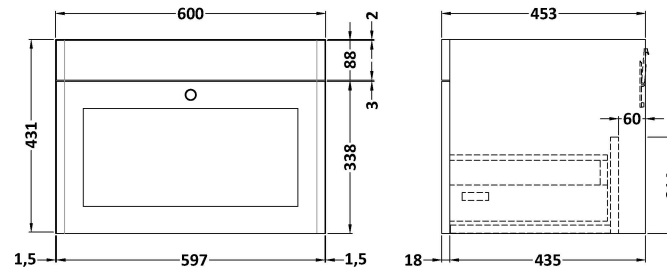

Sales Code: CLC294L

Description: 600 Wh 1-Drawer Unit & Basin 1Th

Packaging Details

Barcode: 5056678489871

Sales Code: CLA294

Description: 600 W/H 1-Drawer Unit (431X600x453)

Product Dimensions

Height (mm):	431
Width (mm):	600
Depth (mm):	453
Nett Weight (kg):	19

Packaging Dimensions

Height (mm):	465
Width (mm):	625
Depth (mm):	480
Gross Weight (kg):	19.5

Packaging Data

Box Colour:	Brown Cardboard Box
Box Qty:	1
Label Size:	100 x 50
Label Colour:	White Label
Label Qty:	2

Sales Code: CBM603

Description: 600 X 460 Contemporary Basin 1Th

Product Dimensions

Height (mm):	45
Width (mm):	613
Depth (mm):	461
Nett Weight (kg):	17

Packaging Dimensions

Height (mm):	490
Width (mm):	650
Depth (mm):	220
Gross Weight (kg):	17.3

Packaging Data

Box Colour:	Brown Cardboard Box - Printed
Box Qty:	1
Label Size:	100 x 50
Label Colour:	White Label
Label Qty:	2

Outer Box Dimensions (If Applicable)

Height (mm):	
Width (mm):	
Depth (mm):	
Gross Weight (kg):	
Barcode:	5056678485231