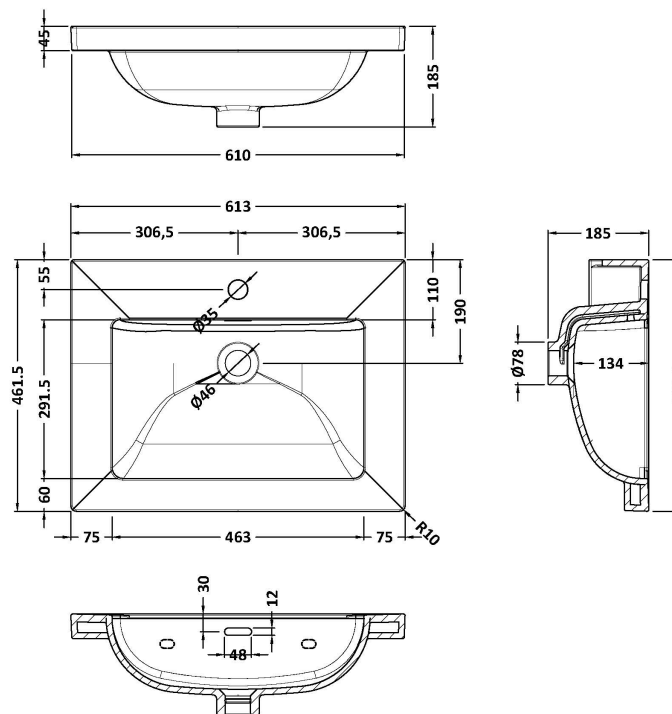

Sales Code: CLC294L

Description: 600 Wh 1-Drawer Unit & Basin 1Th

Packaging Details

Barcode: 5056678489871

Sales Code: CLA294

Description: 600 W/H 1-Drawer Unit (431X600x453)

Product Dimensions

Height (mm):	431
Width (mm):	600
Depth (mm):	453
Nett Weight (kg):	19

Packaging Dimensions

Height (mm):	465
Width (mm):	625
Depth (mm):	480
Gross Weight (kg):	19.5

Packaging Data

Box Colour:	Brown Cardboard Box
Box Qty:	1
Label Size:	100 x 50
Label Colour:	White Label
Label Qty:	2

Outer Box Dimensions (If Applicable)

Height (mm):	
Width (mm):	
Depth (mm):	
Gross Weight (kg):	
Barcode:	5056462643274

Product Details

Country of Origin:	China
Fitting Instruction:	No
CE & UKCA:	N/A
FSC Certified Materials:	Yes
Colour:	Satin Grey
Construction Method:	Cam & Wood Dowel
Construction Type:	Rigid
Cabinet Finish:	MFC Painted Matt
Fascia Finish:	Mdf Painted Matt
Cabinet Thickness (mm):	18
Fascia Thickness (mm):	18
Drawer Included:	Yes
Drawer Type:	80mm High Metal S/C Inc Galler
No of Shelves:	Not Applicable
Hinge Type:	Not Applicable
Hinge Included:	Not Applicable
Adjustable Legs:	No, Not Required
Fixings Included:	Yes
Handle Style:	Traditional
Waste Shroud:	Yes
Handle Included:	Yes, Supplied
Handle Type:	Knob

Sales Code: CBM603

Description: 600 X 460 Contemporary Basin 1Th

Product Dimensions

Height (mm):	45
Width (mm):	613
Depth (mm):	461
Nett Weight (kg):	17

Packaging Dimensions

Height (mm):	490
Width (mm):	650
Depth (mm):	220
Gross Weight (kg):	17.3