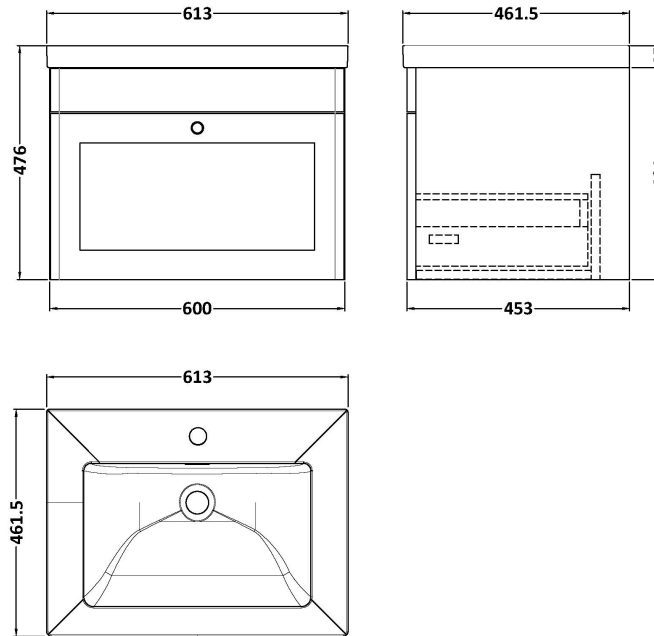

Sales Code: CLC294L

Description: 600 Wh 1-Drawer Unit & Basin 1Th

Packaging Details

Barcode: 5056678489871

Sales Code: CLA294

Description: 600 W/H 1-Drawer Unit (431X600x453)

Product Dimensions

Height (mm):	431
Width (mm):	600
Depth (mm):	453
Nett Weight (kg):	19

Packaging Dimensions

Height (mm):	465
Width (mm):	625
Depth (mm):	480
Gross Weight (kg):	19.5

Packaging Data

Box Colour:	Brown Cardboard Box
Box Qty:	1
Label Size:	100 x 50
Label Colour:	White Label
Label Qty:	2

Outer Box Dimensions (If Applicable)

Height (mm):	
Width (mm):	
Depth (mm):	
Gross Weight (kg):	
Barcode:	5056462643274

Product Details

Country of Origin:	China
Fitting Instruction:	No
CE & UKCA:	N/A
FSC Certified Materials:	Yes
Colour:	Satin Grey
Construction Method:	Cam & Wood Dowel
Construction Type:	Rigid
Cabinet Finish:	MFC Painted Matt
Fascia Finish:	Mdf Painted Matt
Cabinet Thickness (mm):	18
Fascia Thickness (mm):	18
Drawer Included:	Yes
Drawer Type:	80mm High Metal S/C Inc Galler
No of Shelves:	Not Applicable
Hinge Type:	Not Applicable
Hinge Included:	Not Applicable
Adjustable Legs:	No, Not Required
Fixings Included:	Yes
Handle Style:	Traditional
Waste Shroud:	Yes
Handle Included:	Yes, Supplied
Handle Type:	Knob

Sales Code: CBM603

Description: 600 X 460 Contemporary Basin 1Th

Product Dimensions

Height (mm):	45
Width (mm):	613
Depth (mm):	461
Nett Weight (kg):	17

Packaging Dimensions

Height (mm):	490
Width (mm):	650
Depth (mm):	220
Gross Weight (kg):	17.3