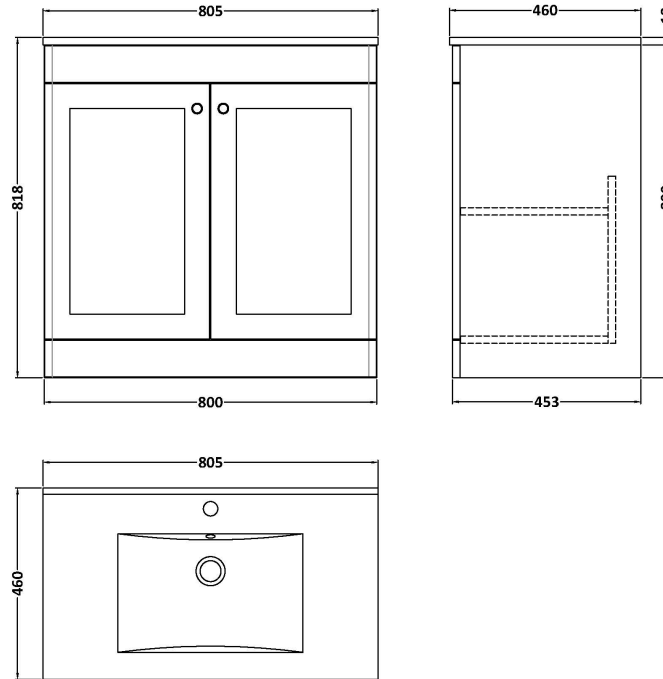

Sales Code: CLC226C

Description: 800 Fs 2-Door Unit & Basin 1Th

Packaging Details

Barcode: 5056678489673