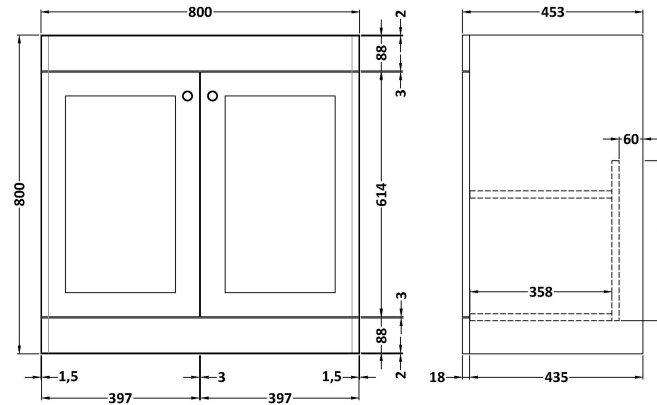

### Product Dimensions

Height (mm):	800
Width (mm):	800
Depth (mm):	453
Nett Weight (kg):	30.5

### Packaging Dimensions

Height (mm):	835
Width (mm):	825
Depth (mm):	480
Gross Weight (kg):	31

### Product Dimensions

Height (mm):	18
Width (mm):	812
Depth (mm):	465
Nett Weight (kg):	17

### Packaging Dimensions

Height (mm):	195
Width (mm):	825
Depth (mm):	480
Gross Weight (kg):	17.5