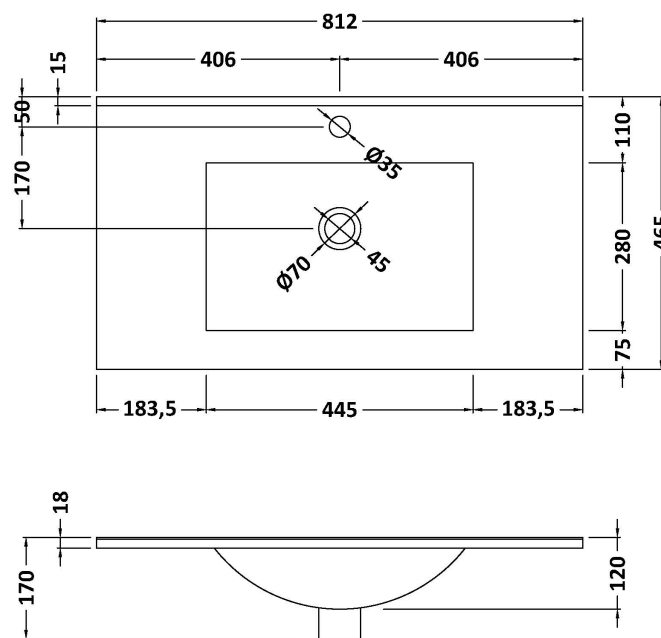

### Product Dimensions

Height (mm):	800
Width (mm):	800
Depth (mm):	453
Nett Weight (kg):	30.5

### Packaging Dimensions

Height (mm):	835
Width (mm):	825
Depth (mm):	480
Gross Weight (kg):	31

### Outer Box Dimensions (If Applicable)

Height (mm):	
Width (mm):	
Depth (mm):	
Gross Weight (kg):	
Barcode:	5056462643199

### Product Dimensions

Height (mm):	18
Width (mm):	812
Depth (mm):	465
Nett Weight (kg):	17