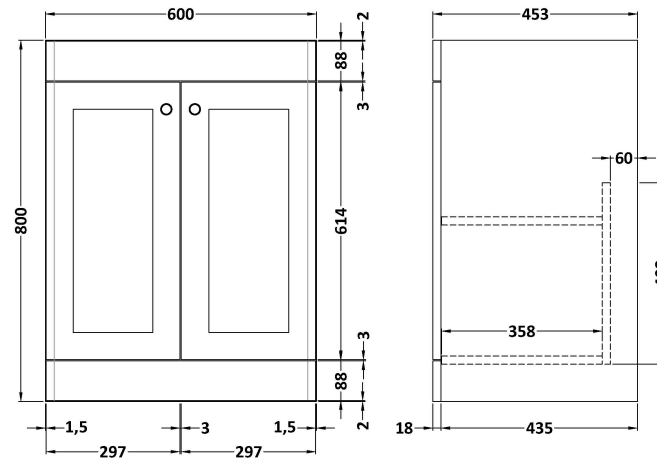

Sales Code: CLC225M

Description: 600 Fs 2-Door Unit & Basin 3Th

Packaging Details

Barcode: 5056678489918

Sales Code: CLA225

Description: 600 F/S 2-Door Unit (800X600x453)

Product Dimensions

Height (mm):	800
Width (mm):	600
Depth (mm):	453
Nett Weight (kg):	25.3

Packaging Dimensions

Height (mm):	835
Width (mm):	625
Depth (mm):	480
Gross Weight (kg):	25.8

Packaging Data

Box Colour:	Brown Cardboard Box
Box Qty:	1
Label Size:	100 x 50
Label Colour:	White Label
Label Qty:	2

Sales Code: CBM633

Description: 600 X 460 Contemporary Basin 3Th

Product Dimensions

Height (mm):	45
Width (mm):	613
Depth (mm):	461
Nett Weight (kg):	17

Packaging Dimensions

Height (mm):	490
Width (mm):	650
Depth (mm):	220
Gross Weight (kg):	17.3

Packaging Data

Box Colour:	Brown Cardboard Box - Printed
Box Qty:	1
Label Size:	100 x 50
Label Colour:	White Label
Label Qty:	2

Outer Box Dimensions (If Applicable)

Height (mm):	
Width (mm):	
Depth (mm):	
Gross Weight (kg):	
Barcode:	5056678485248