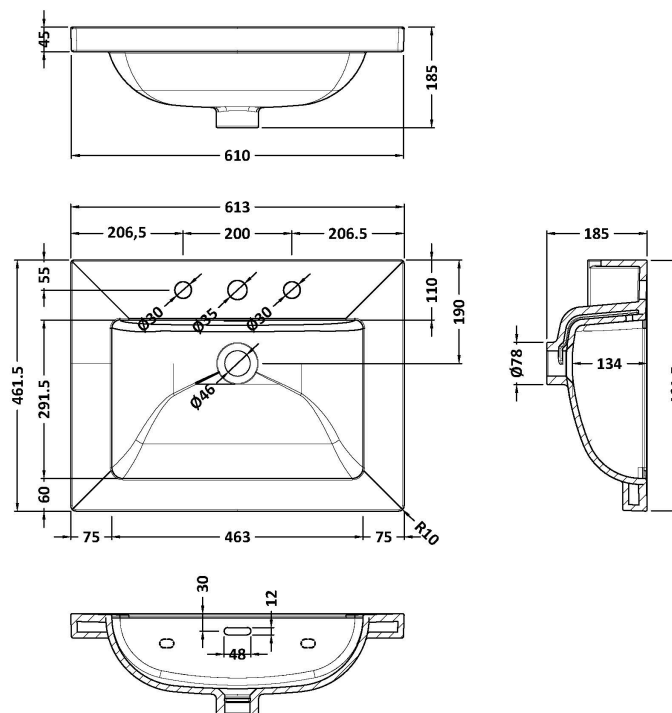

Packaging Dimensions

Height (mm):	835
Width (mm):	625
Depth (mm):	480
Gross Weight (kg):	25.8

Packaging Data

Box Colour:	Brown Cardboard Box
Box Qty:	1
Label Size:	100 x 50
Label Colour:	White Label
Label Qty:	2

Outer Box Dimensions (If Applicable)

Height (mm):	
Width (mm):	
Depth (mm):	
Gross Weight (kg):	
Barcode:	5056462643151

Product Details

Country of Origin:	China
Fitting Instruction:	No
CE & UKCA:	N/A
FSC Certified Materials:	Yes
Colour:	Satin Grey
Construction Method:	Cam & Wood Dowel
Construction Type:	Rigid
Cabinet Finish:	MFC Painted Matt
Fascia Finish:	Mdf Painted Matt
Cabinet Thickness (mm):	18
Fascia Thickness (mm):	18
Drawer Included:	No
Drawer Type:	Not Applicable
No of Shelves:	1
Hinge Type:	95 Degree Clip-On Soft Close
Hinge Included:	Yes, Supplied
Adjustable Legs:	No, Not Required
Fixings Included:	Yes
Handle Style:	Traditional
Waste Shroud:	Not Applicable
Handle Included:	Yes, Supplied
Handle Type:	Knob

Sales Code: CBM633

Description: 600 X 460 Contemporary Basin 3Th

Product Dimensions

Height (mm):	45
Width (mm):	613
Depth (mm):	461
Nett Weight (kg):	17

Packaging Dimensions

Height (mm):	490
Width (mm):	650
Depth (mm):	220
Gross Weight (kg):	17.3

Packaging Data

Box Colour:	Brown Cardboard Box - Printed
Box Qty:	1
Label Size:	100 x 50
Label Colour:	White Label
Label Qty:	2

Outer Box Dimensions (If Applicable)

Height (mm):	
Width (mm):	
Depth (mm):	
Gross Weight (kg):	
Barcode:	5056678485248