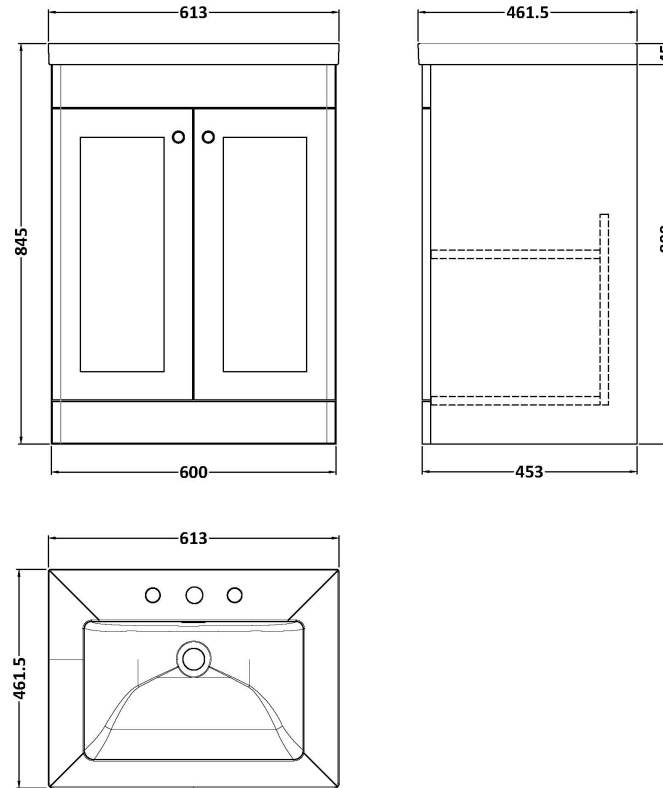

Sales Code: CLC225M

Description: 600 Fs 2-Door Unit & Basin 3Th

Packaging Details

Barcode: 5056678489918

Sales Code: CLA225

Description: 600 F/S 2-Door Unit (800X600x453)

Product Dimensions

Height (mm):	800
Width (mm):	600
Depth (mm):	453
Nett Weight (kg):	25.3

Packaging Dimensions

Height (mm):	835
Width (mm):	625
Depth (mm):	480
Gross Weight (kg):	25.8

Packaging Data

Box Colour:	Brown Cardboard Box
Box Qty:	1
Label Size:	100 x 50
Label Colour:	White Label
Label Qty:	2

Outer Box Dimensions (If Applicable)

Height (mm):	
Width (mm):	
Depth (mm):	
Gross Weight (kg):	
Barcode:	5056462643151

Product Details

Country of Origin:	China
Fitting Instruction:	No
CE & UKCA:	N/A
FSC Certified Materials:	Yes
Colour:	Satin Grey
Construction Method:	Cam & Wood Dowel
Construction Type:	Rigid
Cabinet Finish:	MFC Painted Matt
Fascia Finish:	Mdf Painted Matt
Cabinet Thickness (mm):	18
Fascia Thickness (mm):	18
Drawer Included:	No
Drawer Type:	Not Applicable
No of Shelves:	1
Hinge Type:	95 Degree Clip-On Soft Close
Hinge Included:	Yes, Supplied
Adjustable Legs:	No, Not Required
Fixings Included:	Yes
Handle Style:	Traditional
Waste Shroud:	Not Applicable
Handle Included:	Yes, Supplied
Handle Type:	Knob

Sales Code: CBM633

Description: 600 X 460 Contemporary Basin 3Th

Product Dimensions

Height (mm):	45
Width (mm):	613
Depth (mm):	461
Nett Weight (kg):	17

Packaging Dimensions

Height (mm):	490
Width (mm):	650
Depth (mm):	220
Gross Weight (kg):	17.3