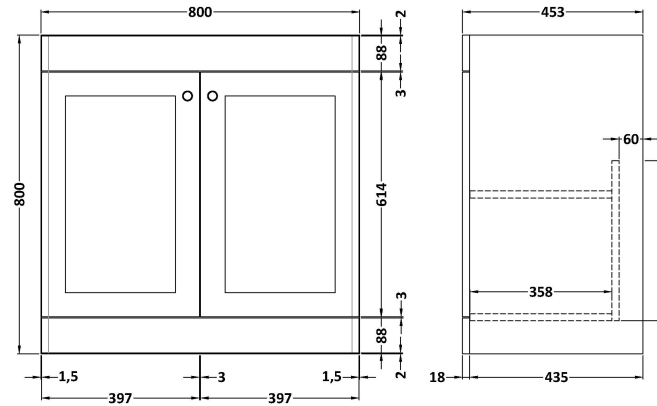

Sales Code: CLC126C

Description: 800 Fs 2-Door Unit & Basin 1Th

Packaging Details

Barcode: 5056678489666

Sales Code: CLA126

Description: 800 F/S 2-Door Unit (800X800 X453)

Product Dimensions

Height (mm):	800
Width (mm):	800
Depth (mm):	453
Nett Weight (kg):	30.5

Packaging Dimensions

Height (mm):	835
Width (mm):	825
Depth (mm):	480
Gross Weight (kg):	31

Packaging Data

Box Colour:	Brown Cardboard Box
Box Qty:	1
Label Size:	100 x 50
Label Colour:	White Label
Label Qty:	2

Sales Code: BAST9080E

Description: 800X460mm 1T/H Minimalist Basin Top

Product Dimensions

Height (mm):	18
Width (mm):	812
Depth (mm):	465
Nett Weight (kg):	17

Packaging Dimensions

Height (mm):	195
Width (mm):	825
Depth (mm):	480
Gross Weight (kg):	17.5

Packaging Data

Box Colour:	Brown Cardboard Box - Printed
Box Qty:	1
Label Size:	100 x 50
Label Colour:	White Label
Label Qty:	2

Outer Box Dimensions (If Applicable)

Height (mm):	
Width (mm):	
Depth (mm):	
Gross Weight (kg):	
Barcode:	5056678482742