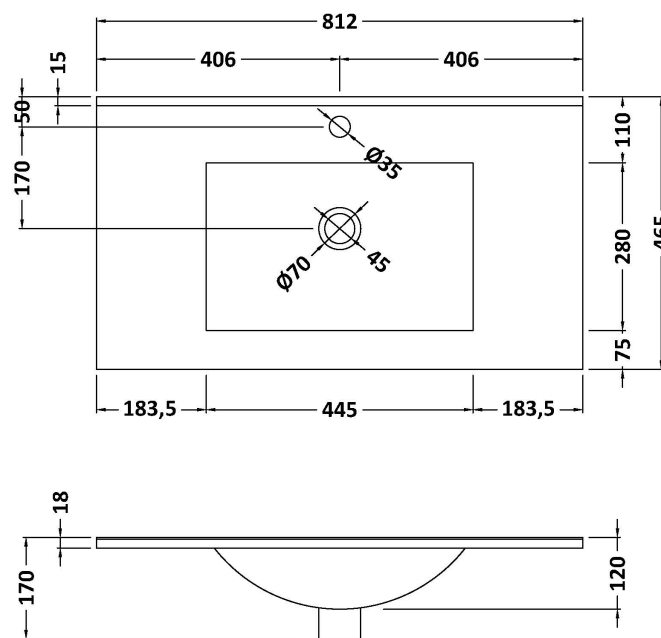

Sales Code: CLC126C

Description: 800 Fs 2-Door Unit & Basin 1Th

Packaging Details

Barcode: 5056678489666

Sales Code: CLA126

Description: 800 F/S 2-Door Unit (800X800 X453)

Product Dimensions

Height (mm):	800
Width (mm):	800
Depth (mm):	453
Nett Weight (kg):	30.5

Packaging Dimensions

Height (mm):	835
Width (mm):	825
Depth (mm):	480
Gross Weight (kg):	31

Packaging Data

Box Colour:	Brown Cardboard Box
Box Qty:	1
Label Size:	100 x 50
Label Colour:	White Label
Label Qty:	2

Sales Code: BAST9080E

Description: 800X460mm 1T/H Minimalist Basin Top

Product Dimensions

Height (mm):	18
Width (mm):	812
Depth (mm):	465
Nett Weight (kg):	17

Packaging Dimensions

Height (mm):	195
Width (mm):	825
Depth (mm):	480
Gross Weight (kg):	17.5

Packaging Data

Box Colour:	Brown Cardboard Box - Printed
Box Qty:	1
Label Size:	100 x 50
Label Colour:	White Label
Label Qty:	2

Outer Box Dimensions (If Applicable)

Height (mm):	
Width (mm):	
Depth (mm):	
Gross Weight (kg):	
Barcode:	5056678482742