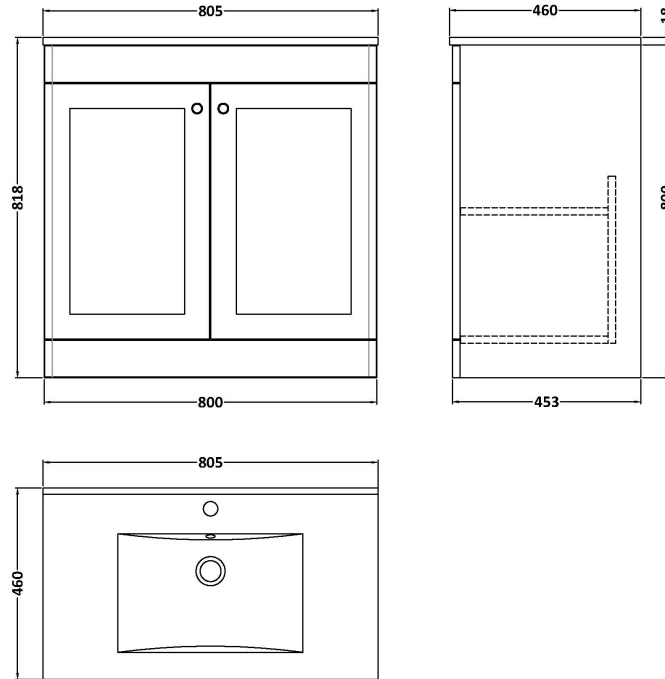

Sales Code: CLC126C

Description: 800 Fs 2-Door Unit & Basin 1Th

Packaging Details

Barcode: 5056678489666

Sales Code: CLA126

Description: 800 F/S 2-Door Unit (800X800 X453)

Product Dimensions

Height (mm):	800
Width (mm):	800
Depth (mm):	453
Nett Weight (kg):	30.5

Packaging Dimensions

Height (mm):	835
Width (mm):	825
Depth (mm):	480
Gross Weight (kg):	31

Packaging Data

Box Colour:	Brown Cardboard Box
Box Qty:	1
Label Size:	100 x 50
Label Colour:	White Label
Label Qty:	2

Outer Box Dimensions (If Applicable)

Height (mm):	
Width (mm):	
Depth (mm):	
Gross Weight (kg):	
Barcode:	5056462643182

Product Details

Country of Origin:	China
Fitting Instruction:	No
CE & UKCA:	N/A
FSC Certified Materials:	Yes
Colour:	Satin White
Construction Method:	Cam & Wood Dowel
Construction Type:	Rigid
Cabinet Finish:	MFC Painted Matt
Fascia Finish:	Mdf Painted Matt
Cabinet Thickness (mm):	18
Fascia Thickness (mm):	18
Drawer Included:	No
Drawer Type:	Not Applicable
No of Shelves:	1
Hinge Type:	95 Degree Clip-On Soft Close
Hinge Included:	Yes, Supplied
Adjustable Legs:	No, Not Required
Fixings Included:	Yes
Handle Style:	Traditional
Waste Shroud:	Not Applicable
Handle Included:	Yes, Supplied
Handle Type:	Knob

Sales Code: BAST9080E

Description: 800X460mm 1T/H Minimalist Basin Top

Product Dimensions

Height (mm):	18
Width (mm):	812
Depth (mm):	465
Nett Weight (kg):	17

Packaging Dimensions

Height (mm):	195
Width (mm):	825
Depth (mm):	480
Gross Weight (kg):	17.5