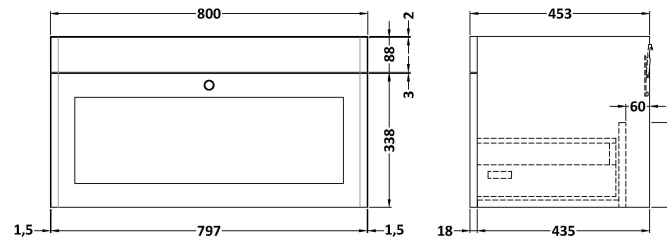

Sales Code: CLC296C

Description: 800 Wh 1-Drawer Unit With Basin 1 Th

Packaging Details

Barcode: 5056678489710

Sales Code: CLA296

Description: 800 W/H 1-Drawer Unit (431X800x453)

Product Dimensions

Height (mm):	431
Width (mm):	800
Depth (mm):	453
Nett Weight (kg):	23

Packaging Dimensions

Height (mm):	465
Width (mm):	825
Depth (mm):	480
Gross Weight (kg):	23.5

Packaging Data

Box Colour:	Brown Cardboard Box
Box Qty:	1
Label Size:	100 x 50
Label Colour:	White Label
Label Qty:	2

Sales Code: BAST9080E

Description: 800X460mm 1T/H Minimalist Basin Top

Product Dimensions

Height (mm):	18
Width (mm):	812
Depth (mm):	465
Nett Weight (kg):	17

Packaging Dimensions

Height (mm):	195
Width (mm):	825
Depth (mm):	480
Gross Weight (kg):	17.5

Packaging Data

Box Colour:	Brown Cardboard Box - Printed
Box Qty:	1
Label Size:	100 x 50
Label Colour:	White Label
Label Qty:	2

Outer Box Dimensions (If Applicable)

Height (mm):	
Width (mm):	
Depth (mm):	
Gross Weight (kg):	
Barcode:	5056678482742