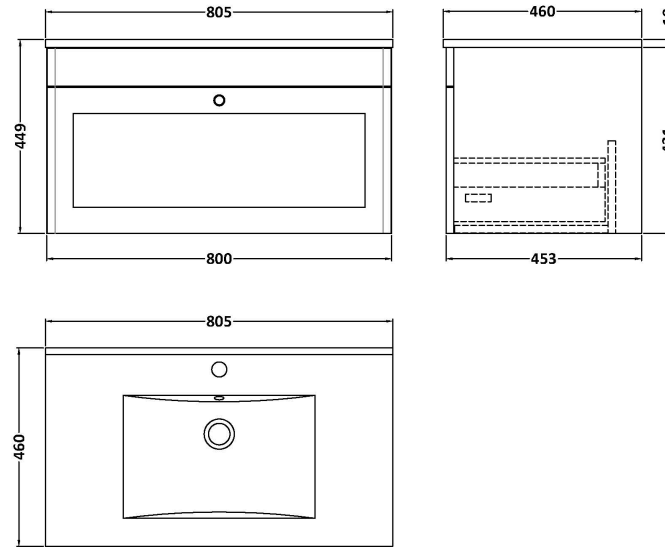

Sales Code: CLC296C

Description: 800 Wh 1-Drawer Unit With Basin 1 Th

Packaging Details

Barcode: 5056678489710

Sales Code: CLA296

Description: 800 W/H 1-Drawer Unit (431X800x453)

Product Dimensions

Height (mm):	431
Width (mm):	800
Depth (mm):	453
Nett Weight (kg):	23

Packaging Dimensions

Height (mm):	465
Width (mm):	825
Depth (mm):	480
Gross Weight (kg):	23.5

Packaging Data

Box Colour:	Brown Cardboard Box
Box Qty:	1
Label Size:	100 x 50
Label Colour:	White Label
Label Qty:	2

Outer Box Dimensions (If Applicable)

Height (mm):	
Width (mm):	
Depth (mm):	
Gross Weight (kg):	
Barcode:	5056462643311

Product Details

Country of Origin:	China
Fitting Instruction:	No
CE & UKCA:	N/A
FSC Certified Materials:	Yes
Colour:	Satin Grey
Construction Method:	Cam & Wood Dowel
Construction Type:	Rigid
Cabinet Finish:	MFC Painted Matt
Fascia Finish:	Mdf Painted Matt
Cabinet Thickness (mm):	18
Fascia Thickness (mm):	18
Drawer Included:	Yes
Drawer Type:	80mm High Metal S/C Inc Galler
No of Shelves:	Not Applicable
Hinge Type:	Not Applicable
Hinge Included:	Not Applicable
Adjustable Legs:	No, Not Required
Fixings Included:	Yes
Handle Style:	Traditional
Waste Shroud:	Yes
Handle Included:	Yes, Supplied
Handle Type:	Knob

Sales Code: BAST9080E

Description: 800X460mm 1T/H Minimalist Basin Top

Product Dimensions

Height (mm):	18
Width (mm):	812
Depth (mm):	465
Nett Weight (kg):	17

Packaging Dimensions

Height (mm):	195
Width (mm):	825
Depth (mm):	480
Gross Weight (kg):	17.5