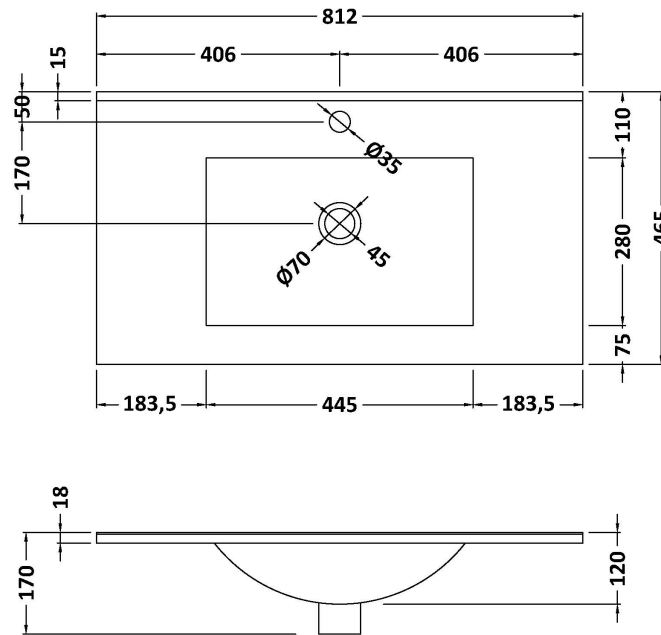

Packaging Dimensions

Height (mm):	465
Width (mm):	825
Depth (mm):	480
Gross Weight (kg):	23.5

Packaging Data

Box Colour:	Brown Cardboard Box
Box Qty:	1
Label Size:	100 x 50
Label Colour:	White Label
Label Qty:	2

Outer Box Dimensions (If Applicable)

Height (mm):	
Width (mm):	
Depth (mm):	
Gross Weight (kg):	
Barcode:	5056462643311

Product Details

Country of Origin:	China
Fitting Instruction:	No
CE & UKCA:	N/A
FSC Certified Materials:	Yes
Colour:	Satin Grey
Construction Method:	Cam & Wood Dowel
Construction Type:	Rigid
Cabinet Finish:	MFC Painted Matt
Fascia Finish:	Mdf Painted Matt
Cabinet Thickness (mm):	18
Fascia Thickness (mm):	18
Drawer Included:	Yes
Drawer Type:	80mm High Metal S/C Inc Galler
No of Shelves:	Not Applicable
Hinge Type:	Not Applicable
Hinge Included:	Not Applicable
Adjustable Legs:	No, Not Required
Fixings Included:	Yes
Handle Style:	Traditional
Waste Shroud:	Yes
Handle Included:	Yes, Supplied
Handle Type:	Knob

Sales Code: BAST9080E

Description: 800X460mm 1T/H Minimalist Basin Top

Product Dimensions

Height (mm):	18
Width (mm):	812
Depth (mm):	465
Nett Weight (kg):	17

Packaging Dimensions

Height (mm):	195
Width (mm):	825
Depth (mm):	480
Gross Weight (kg):	17.5

Packaging Data

Box Colour:	Brown Cardboard Box - Printed
Box Qty:	1
Label Size:	100 x 50
Label Colour:	White Label
Label Qty:	2

Outer Box Dimensions (If Applicable)

Height (mm):	
Width (mm):	
Depth (mm):	
Gross Weight (kg):	
Barcode:	5056678482742