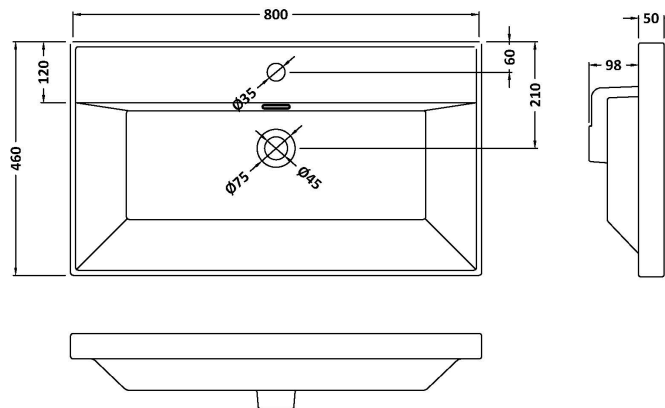

Packaging Dimensions

Height (mm):	835
Width (mm):	825
Depth (mm):	480
Gross Weight (kg):	31

Packaging Data

Box Colour:	Brown Cardboard Box
Box Qty:	1
Label Size:	100 x 50
Label Colour:	White Label
Label Qty:	2

Outer Box Dimensions (If Applicable)

Height (mm):	
Width (mm):	
Depth (mm):	
Gross Weight (kg):	
Barcode:	5056462643182

Product Details

Country of Origin:	China
Fitting Instruction:	No
CE & UKCA:	N/A
FSC Certified Materials:	Yes
Colour:	Satin White
Construction Method:	Cam & Wood Dowel
Construction Type:	Rigid
Cabinet Finish:	MFC Painted Matt
Fascia Finish:	Mdf Painted Matt
Cabinet Thickness (mm):	18
Fascia Thickness (mm):	18
Drawer Included:	No
Drawer Type:	Not Applicable
No of Shelves:	1
Hinge Type:	95 Degree Clip-On Soft Close
Hinge Included:	Yes, Supplied
Adjustable Legs:	No, Not Required
Fixings Included:	Yes
Handle Style:	Traditional
Waste Shroud:	Not Applicable
Handle Included:	Yes, Supplied
Handle Type:	Knob

Sales Code: NVM065

Description: 810 X 465 Thin-Edge Basin 1Th

Product Dimensions

Height (mm):	50
Width (mm):	800
Depth (mm):	460
Nett Weight (kg):	17.5

Packaging Dimensions

Height (mm):	170
Width (mm):	825
Depth (mm):	480
Gross Weight (kg):	18

Packaging Data

Box Colour:	Brown Cardboard Box - Printed
Box Qty:	1
Label Size:	100 x 50
Label Colour:	White Label
Label Qty:	2

Outer Box Dimensions (If Applicable)

Height (mm):	
Width (mm):	
Depth (mm):	
Gross Weight (kg):	
Barcode:	5056678484876