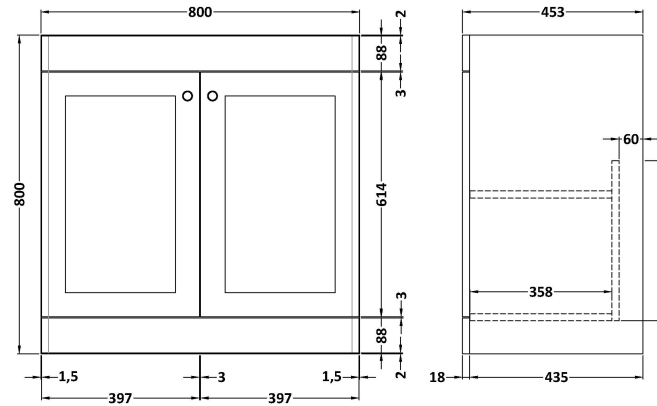

Sales Code: CLC126E

Description: 800 Fs 2-Door Unit & Basin 1Th

Packaging Details

Barcode: 5056678489505

Sales Code: CLA126

Description: 800 F/S 2-Door Unit (800X800 X453)

Product Dimensions

Height (mm):	800
Width (mm):	800
Depth (mm):	453
Nett Weight (kg):	30.5

Packaging Dimensions

Height (mm):	835
Width (mm):	825
Depth (mm):	480
Gross Weight (kg):	31

Packaging Data

Box Colour:	Brown Cardboard Box
Box Qty:	1
Label Size:	100 x 50
Label Colour:	White Label
Label Qty:	2

Sales Code: NVM065

Description: 810 X 465 Thin-Edge Basin 1Th

Product Dimensions

Height (mm):	50
Width (mm):	800
Depth (mm):	460
Nett Weight (kg):	17.5

Packaging Dimensions

Height (mm):	170
Width (mm):	825
Depth (mm):	480
Gross Weight (kg):	18

Packaging Data

Box Colour:	Brown Cardboard Box - Printed
Box Qty:	1
Label Size:	100 x 50
Label Colour:	White Label
Label Qty:	2

Outer Box Dimensions (If Applicable)

Height (mm):	
Width (mm):	
Depth (mm):	
Gross Weight (kg):	
Barcode:	5056678484876