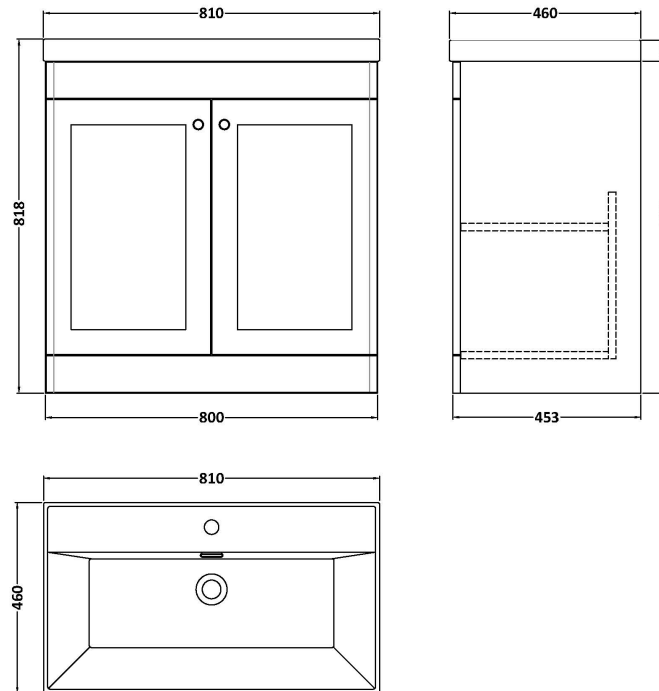

Sales Code: CLC126E

Description: 800 Fs 2-Door Unit & Basin 1Th

Packaging Details

Barcode: 5056678489505

Sales Code: CLA126

Description: 800 F/S 2-Door Unit (800X800 X453)

Product Dimensions

Height (mm):	800
Width (mm):	800
Depth (mm):	453
Nett Weight (kg):	30.5

Packaging Dimensions

Height (mm):	835
Width (mm):	825
Depth (mm):	480
Gross Weight (kg):	31

Packaging Data

Box Colour:	Brown Cardboard Box
Box Qty:	1
Label Size:	100 x 50
Label Colour:	White Label
Label Qty:	2

Outer Box Dimensions (If Applicable)

Height (mm):	
Width (mm):	
Depth (mm):	
Gross Weight (kg):	
Barcode:	5056462643182

Product Details

Country of Origin:	China
Fitting Instruction:	No
CE & UKCA:	N/A
FSC Certified Materials:	Yes
Colour:	Satin White
Construction Method:	Cam & Wood Dowel
Construction Type:	Rigid
Cabinet Finish:	MFC Painted Matt
Fascia Finish:	Mdf Painted Matt
Cabinet Thickness (mm):	18
Fascia Thickness (mm):	18
Drawer Included:	No
Drawer Type:	Not Applicable
No of Shelves:	1
Hinge Type:	95 Degree Clip-On Soft Close
Hinge Included:	Yes, Supplied
Adjustable Legs:	No, Not Required
Fixings Included:	Yes
Handle Style:	Traditional
Waste Shroud:	Not Applicable
Handle Included:	Yes, Supplied
Handle Type:	Knob

Sales Code: NVM065

Description: 810 X 465 Thin-Edge Basin 1Th

Product Dimensions

Height (mm):	50
Width (mm):	800
Depth (mm):	460
Nett Weight (kg):	17.5

Packaging Dimensions

Height (mm):	170
Width (mm):	825
Depth (mm):	480
Gross Weight (kg):	18