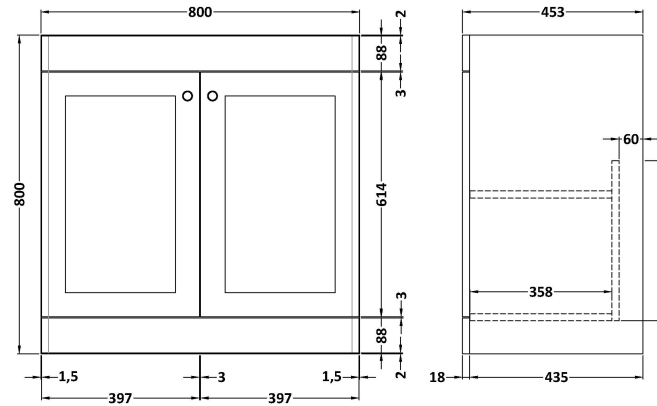

Sales Code: CLC126K

Description: 800 Fs 2-Door Unit & Basin 0Th

Packaging Details

Barcode: 5056678489987

Sales Code: CLA126

Description: 800 F/S 2-Door Unit (800X800 X453)

Product Dimensions

Height (mm):	800
Width (mm):	800
Depth (mm):	453
Nett Weight (kg):	30.5

Packaging Dimensions

Height (mm):	835
Width (mm):	825
Depth (mm):	480
Gross Weight (kg):	31

Packaging Data

Box Colour:	Brown Cardboard Box
Box Qty:	1
Label Size:	100 x 50
Label Colour:	White Label
Label Qty:	2

Sales Code: CBM615

Description: 800 X 460 Contemporary Basin 0Th

Product Dimensions

Height (mm):	45
Width (mm):	813
Depth (mm):	461
Nett Weight (kg):	22.2

Packaging Dimensions

Height (mm):	490
Width (mm):	850
Depth (mm):	220
Gross Weight (kg):	22.5

Packaging Data

Box Colour:	Brown Cardboard Box - Printed
Box Qty:	1
Label Size:	100 x 50
Label Colour:	White Label
Label Qty:	2

Outer Box Dimensions (If Applicable)

Height (mm):	
Width (mm):	
Depth (mm):	
Gross Weight (kg):	
Barcode:	5056678485255