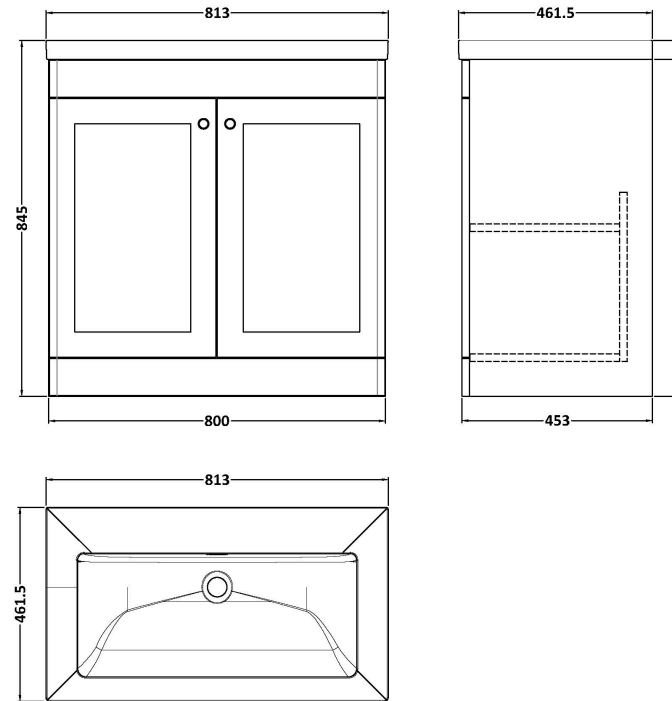

Sales Code: CLC126K

Description: 800 Fs 2-Door Unit & Basin 0Th

Packaging Details

Barcode: 5056678489987

Sales Code: CLA126

Description: 800 F/S 2-Door Unit (800X800 X453)

Product Dimensions

Height (mm):	800
Width (mm):	800
Depth (mm):	453
Nett Weight (kg):	30.5

Packaging Dimensions

Height (mm):	835
Width (mm):	825
Depth (mm):	480
Gross Weight (kg):	31

Packaging Data

Box Colour:	Brown Cardboard Box
Box Qty:	1
Label Size:	100 x 50
Label Colour:	White Label
Label Qty:	2

Outer Box Dimensions (If Applicable)

Height (mm):	
Width (mm):	
Depth (mm):	
Gross Weight (kg):	
Barcode:	5056462643182

Product Details

Country of Origin:	China
Fitting Instruction:	No
CE & UKCA:	N/A
FSC Certified Materials:	Yes
Colour:	Satin White
Construction Method:	Cam & Wood Dowel
Construction Type:	Rigid
Cabinet Finish:	MFC Painted Matt
Fascia Finish:	Mdf Painted Matt
Cabinet Thickness (mm):	18
Fascia Thickness (mm):	18
Drawer Included:	No
Drawer Type:	Not Applicable
No of Shelves:	1
Hinge Type:	95 Degree Clip-On Soft Close
Hinge Included:	Yes, Supplied
Adjustable Legs:	No, Not Required
Fixings Included:	Yes
Handle Style:	Traditional
Waste Shroud:	Not Applicable
Handle Included:	Yes, Supplied
Handle Type:	Knob

Sales Code: CBM615

Description: 800 X 460 Contemporary Basin 0Th

Product Dimensions

Height (mm):	45
Width (mm):	813
Depth (mm):	461
Nett Weight (kg):	22.2

Packaging Dimensions

Height (mm):	490
Width (mm):	850
Depth (mm):	220
Gross Weight (kg):	22.5