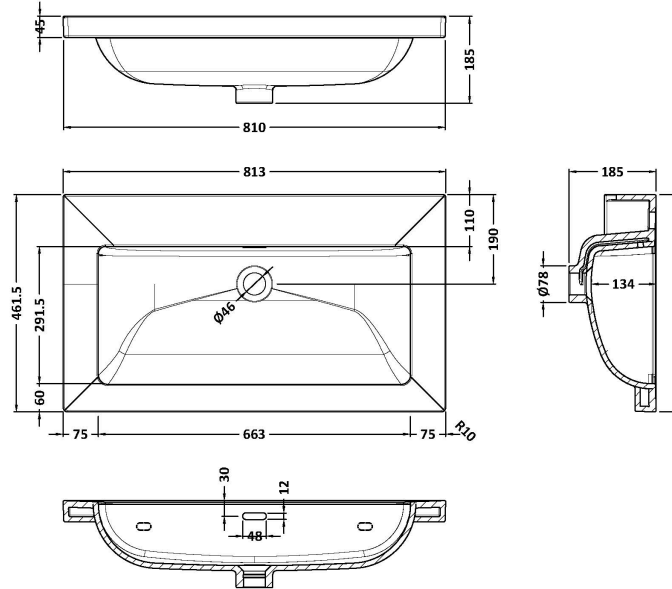

Packaging Dimensions

Height (mm):	835
Width (mm):	825
Depth (mm):	480
Gross Weight (kg):	31

Packaging Data

Box Colour:	Brown Cardboard Box
Box Qty:	1
Label Size:	100 x 50
Label Colour:	White Label
Label Qty:	2

Outer Box Dimensions (If Applicable)

Height (mm):	
Width (mm):	
Depth (mm):	
Gross Weight (kg):	
Barcode:	5056462643182

Product Details

Country of Origin:	China
Fitting Instruction:	No
CE & UKCA:	N/A
FSC Certified Materials:	Yes
Colour:	Satin White
Construction Method:	Cam & Wood Dowel
Construction Type:	Rigid
Cabinet Finish:	MFC Painted Matt
Fascia Finish:	Mdf Painted Matt
Cabinet Thickness (mm):	18
Fascia Thickness (mm):	18
Drawer Included:	No
Drawer Type:	Not Applicable
No of Shelves:	1
Hinge Type:	95 Degree Clip-On Soft Close
Hinge Included:	Yes, Supplied
Adjustable Legs:	No, Not Required
Fixings Included:	Yes
Handle Style:	Traditional
Waste Shroud:	Not Applicable
Handle Included:	Yes, Supplied
Handle Type:	Knob

Sales Code: CBM615

Description: 800 X 460 Contemporary Basin 0Th

Product Dimensions

Height (mm):	45
Width (mm):	813
Depth (mm):	461
Nett Weight (kg):	22.2

Packaging Dimensions

Height (mm):	490
Width (mm):	850
Depth (mm):	220
Gross Weight (kg):	22.5

Packaging Data

Box Colour:	Brown Cardboard Box - Printed
Box Qty:	1
Label Size:	100 x 50
Label Colour:	White Label
Label Qty:	2

Outer Box Dimensions (If Applicable)

Height (mm):	
Width (mm):	
Depth (mm):	
Gross Weight (kg):	
Barcode:	5056678485255