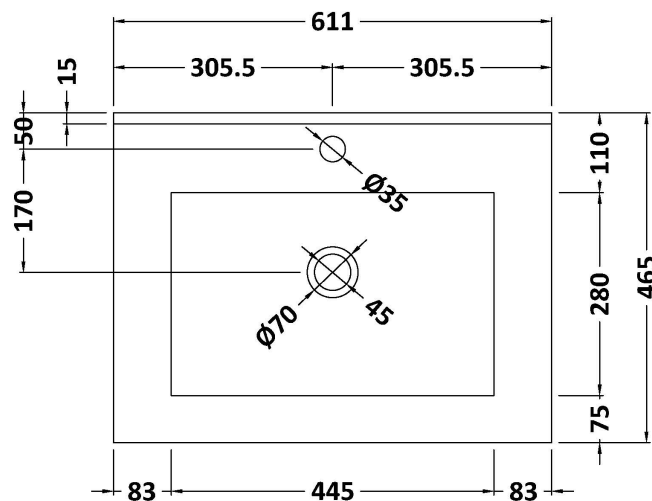

Sales Code: CLC225C

Description: 600 Fs 2-Door Unit & Basin 1Th

Packaging Details

Barcode: 5056678489598

Sales Code: CLA225

Description: 600 F/S 2-Door Unit (800X600x453)

Product Dimensions

Height (mm):	800
Width (mm):	600
Depth (mm):	453
Nett Weight (kg):	25.3

Packaging Dimensions

Height (mm):	835
Width (mm):	625
Depth (mm):	480
Gross Weight (kg):	25.8

Packaging Data

Box Colour:	Brown Cardboard Box
Box Qty:	1
Label Size:	100 x 50
Label Colour:	White Label
Label Qty:	2

Sales Code: BAST9060E

Description: 600X460mm 1T/H Minimalist Basin Top

Product Dimensions

Height (mm):	18
Width (mm):	611
Depth (mm):	465
Nett Weight (kg):	12

Packaging Dimensions

Height (mm):	195
Width (mm):	625
Depth (mm):	480
Gross Weight (kg):	12.5

Packaging Data

Box Colour:	Brown Cardboard Box
Box Qty:	1
Label Size:	100 x 50
Label Colour:	White Label
Label Qty:	2

Outer Box Dimensions (If Applicable)

Height (mm):	
Width (mm):	
Depth (mm):	
Gross Weight (kg):	
Barcode:	5055146184935