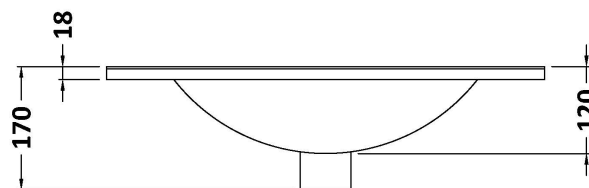

Packaging Dimensions

Height (mm):	835
Width (mm):	625
Depth (mm):	480
Gross Weight (kg):	25.8

Packaging Data

Box Colour:	Brown Cardboard Box
Box Qty:	1
Label Size:	100 x 50
Label Colour:	White Label
Label Qty:	2

Outer Box Dimensions (If Applicable)

Height (mm):	
Width (mm):	
Depth (mm):	
Gross Weight (kg):	
Barcode:	5056462643151

Product Details

Country of Origin:	China
Fitting Instruction:	No
CE & UKCA:	N/A
FSC Certified Materials:	Yes
Colour:	Satin Grey
Construction Method:	Cam & Wood Dowel
Construction Type:	Rigid
Cabinet Finish:	MFC Painted Matt
Fascia Finish:	Mdf Painted Matt
Cabinet Thickness (mm):	18
Fascia Thickness (mm):	18
Drawer Included:	No
Drawer Type:	Not Applicable
No of Shelves:	1
Hinge Type:	95 Degree Clip-On Soft Close
Hinge Included:	Yes, Supplied
Adjustable Legs:	No, Not Required
Fixings Included:	Yes
Handle Style:	Traditional
Waste Shroud:	Not Applicable
Handle Included:	Yes, Supplied
Handle Type:	Knob

Sales Code: BAST9060E

Description: 600X460mm 1T/H Minimalist Basin Top

Product Dimensions

Height (mm):	18
Width (mm):	611
Depth (mm):	465
Nett Weight (kg):	12

Packaging Dimensions

Height (mm):	195
Width (mm):	625
Depth (mm):	480
Gross Weight (kg):	12.5

Packaging Data

Box Colour:	Brown Cardboard Box
Box Qty:	1
Label Size:	100 x 50
Label Colour:	White Label
Label Qty:	2

Outer Box Dimensions (If Applicable)

Height (mm):	
Width (mm):	
Depth (mm):	
Gross Weight (kg):	
Barcode:	5055146184935