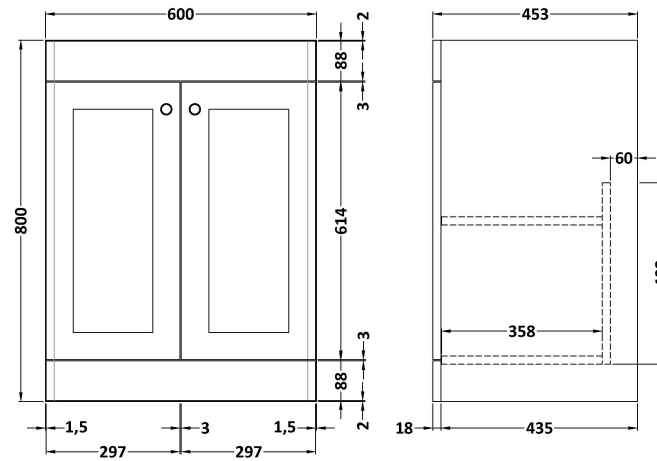

Sales Code: CLC225C

Description: 600 Fs 2-Door Unit & Basin 1Th

Packaging Details

Barcode: 5056678489598

Sales Code: CLA225

Description: 600 F/S 2-Door Unit (800X600x453)

Product Dimensions

Height (mm):	800
Width (mm):	600
Depth (mm):	453
Nett Weight (kg):	25.3

Packaging Dimensions

Height (mm):	835
Width (mm):	625
Depth (mm):	480
Gross Weight (kg):	25.8

Packaging Data

Box Colour:	Brown Cardboard Box
Box Qty:	1
Label Size:	100 x 50
Label Colour:	White Label
Label Qty:	2

Sales Code: BAST9060E

Description: 600X460mm 1T/H Minimalist Basin Top

Product Dimensions

Height (mm):	18
Width (mm):	611
Depth (mm):	465
Nett Weight (kg):	12

Packaging Dimensions

Height (mm):	195
Width (mm):	625
Depth (mm):	480
Gross Weight (kg):	12.5

Packaging Data

Box Colour:	Brown Cardboard Box
Box Qty:	1
Label Size:	100 x 50
Label Colour:	White Label
Label Qty:	2

Outer Box Dimensions (If Applicable)

Height (mm):	
Width (mm):	
Depth (mm):	
Gross Weight (kg):	
Barcode:	5055146184935