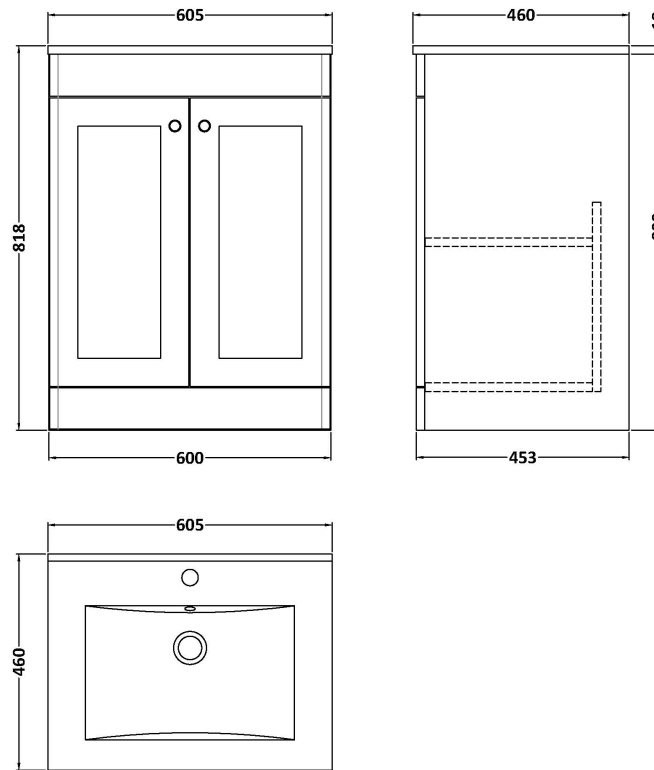

Sales Code: CLC225C

Description: 600 Fs 2-Door Unit & Basin 1Th

Packaging Details

Barcode: 5056678489598

Sales Code: CLA225

Description: 600 F/S 2-Door Unit (800X600x453)

Product Dimensions

Height (mm):	800
Width (mm):	600
Depth (mm):	453
Nett Weight (kg):	25.3

Packaging Dimensions

Height (mm):	835
Width (mm):	625
Depth (mm):	480
Gross Weight (kg):	25.8

Packaging Data

Box Colour:	Brown Cardboard Box
Box Qty:	1
Label Size:	100 x 50
Label Colour:	White Label
Label Qty:	2

Outer Box Dimensions (If Applicable)

Height (mm):	
Width (mm):	
Depth (mm):	
Gross Weight (kg):	
Barcode:	5056462643151

Product Details

Country of Origin:	China
Fitting Instruction:	No
CE & UKCA:	N/A
FSC Certified Materials:	Yes
Colour:	Satin Grey
Construction Method:	Cam & Wood Dowel
Construction Type:	Rigid
Cabinet Finish:	MFC Painted Matt
Fascia Finish:	Mdf Painted Matt
Cabinet Thickness (mm):	18
Fascia Thickness (mm):	18
Drawer Included:	No
Drawer Type:	Not Applicable
No of Shelves:	1
Hinge Type:	95 Degree Clip-On Soft Close
Hinge Included:	Yes, Supplied
Adjustable Legs:	No, Not Required
Fixings Included:	Yes
Handle Style:	Traditional
Waste Shroud:	Not Applicable
Handle Included:	Yes, Supplied
Handle Type:	Knob

Sales Code: BAST9060E

Description: 600X460mm 1T/H Minimalist Basin Top

Product Dimensions

Height (mm):	18
Width (mm):	611
Depth (mm):	465
Nett Weight (kg):	12

Packaging Dimensions

Height (mm):	195
Width (mm):	625
Depth (mm):	480
Gross Weight (kg):	12.5