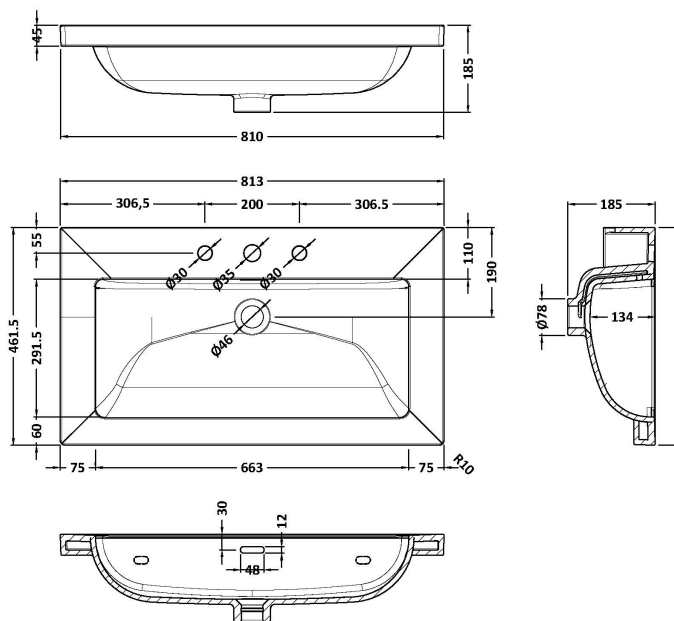

Packaging Dimensions

Height (mm):	835
Width (mm):	825
Depth (mm):	480
Gross Weight (kg):	31

Packaging Data

Box Colour:	Brown Cardboard Box
Box Qty:	1
Label Size:	100 x 50
Label Colour:	White Label
Label Qty:	2

Outer Box Dimensions (If Applicable)

Height (mm):	
Width (mm):	
Depth (mm):	
Gross Weight (kg):	
Barcode:	5056462643212

Product Details

Country of Origin:	China
Fitting Instruction:	No
CE & UKCA:	N/A
FSC Certified Materials:	Yes
Colour:	Satin Soft Black
Construction Method:	Cam & Wood Dowel
Construction Type:	Rigid
Cabinet Finish:	MFC Painted Matt
Fascia Finish:	Mdf Painted Matt
Cabinet Thickness (mm):	18
Fascia Thickness (mm):	18
Drawer Included:	No
Drawer Type:	Not Applicable
No of Shelves:	1
Hinge Type:	95 Degree Clip-On Soft Close
Hinge Included:	Yes, Supplied
Adjustable Legs:	No, Not Required
Fixings Included:	Yes
Handle Style:	Traditional
Waste Shroud:	Not Applicable
Handle Included:	Yes, Supplied
Handle Type:	Knob

Sales Code: CBM635

Description: 800 X 460 Contemporary Basin 3Th

Product Dimensions

Height (mm):	45
Width (mm):	813
Depth (mm):	461
Nett Weight (kg):	22.2

Packaging Dimensions

Height (mm):	490
Width (mm):	850
Depth (mm):	220
Gross Weight (kg):	22.5

Packaging Data

Box Colour:	Brown Cardboard Box - Printed
Box Qty:	1
Label Size:	100 x 50
Label Colour:	White Label
Label Qty:	2

Outer Box Dimensions (If Applicable)

Height (mm):	
Width (mm):	
Depth (mm):	
Gross Weight (kg):	
Barcode:	5056678485279