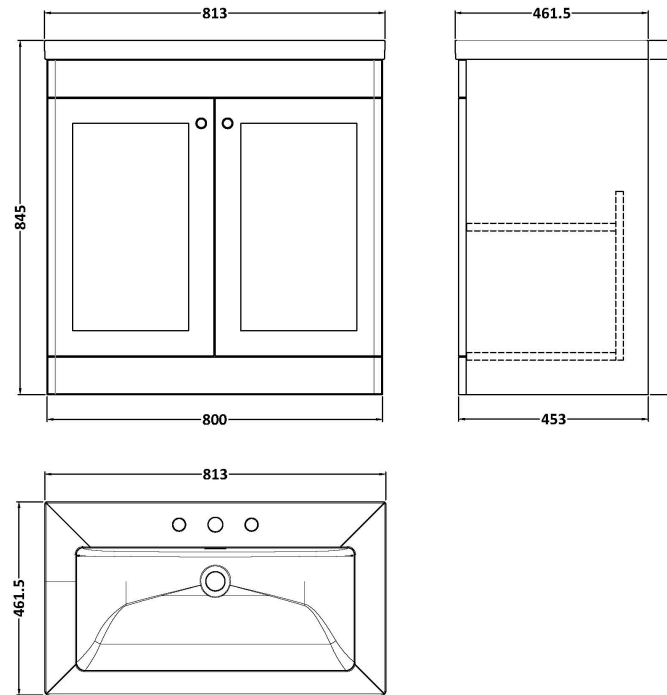

Sales Code: CLC1426M

Description: 800 Fs 2-Door Unit & Basin 3Th

Packaging Details

Barcode: 5056678490167

Sales Code: CLA1426

Description: 800 F/S 2-Door Unit (800X800 X453)

Product Dimensions

Height (mm):	800
Width (mm):	800
Depth (mm):	453
Nett Weight (kg):	30.5

Packaging Dimensions

Height (mm):	835
Width (mm):	825
Depth (mm):	480
Gross Weight (kg):	31

Packaging Data

Box Colour:	Brown Cardboard Box
Box Qty:	1
Label Size:	100 x 50
Label Colour:	White Label
Label Qty:	2

Outer Box Dimensions (If Applicable)

Height (mm):	
Width (mm):	
Depth (mm):	
Gross Weight (kg):	
Barcode:	5056462643212

Product Details

Country of Origin:	China
Fitting Instruction:	No
CE & UKCA:	N/A
FSC Certified Materials:	Yes
Colour:	Satin Soft Black
Construction Method:	Cam & Wood Dowel
Construction Type:	Rigid
Cabinet Finish:	MFC Painted Matt
Fascia Finish:	Mdf Painted Matt
Cabinet Thickness (mm):	18
Fascia Thickness (mm):	18
Drawer Included:	No
Drawer Type:	Not Applicable
No of Shelves:	1
Hinge Type:	95 Degree Clip-On Soft Close
Hinge Included:	Yes, Supplied
Adjustable Legs:	No, Not Required
Fixings Included:	Yes
Handle Style:	Traditional
Waste Shroud:	Not Applicable
Handle Included:	Yes, Supplied
Handle Type:	Knob

Sales Code: CBM635

Description: 800 X 460 Contemporary Basin 3Th

Product Dimensions

Height (mm):	45
Width (mm):	813
Depth (mm):	461
Nett Weight (kg):	22.2

Packaging Dimensions

Height (mm):	490
Width (mm):	850
Depth (mm):	220
Gross Weight (kg):	22.5