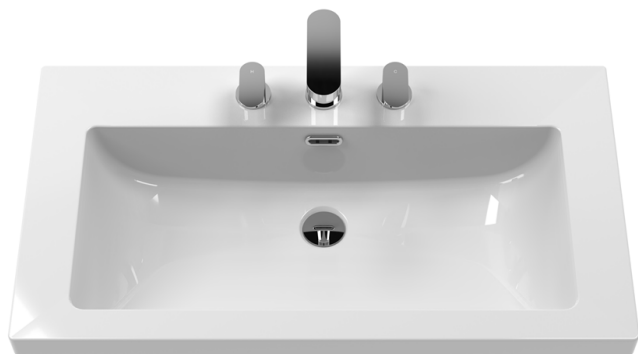

Sales Code: CLC1426M

Description: 800 Fs 2-Door Unit & Basin 3Th

Packaging Details

Barcode: 5056678490167

Sales Code: CLA1426

Description: 800 F/S 2-Door Unit (800X800 X453)

Product Dimensions

Height (mm):	800
Width (mm):	800
Depth (mm):	453
Nett Weight (kg):	30.5

Outer Box Dimensions (If Applicable)

Height (mm):	
Width (mm):	
Depth (mm):	
Gross Weight (kg):	
Barcode:	5056462643212

Product Details

Country of Origin:	China
Fitting Instruction:	No
CE & UKCA:	N/A
FSC Certified Materials:	Yes
Colour:	Satin Soft Black
Construction Method:	Cam & Wood Dowel
Construction Type:	Rigid
Cabinet Finish:	MFC Painted Matt
Fascia Finish:	Mdf Painted Matt
Cabinet Thickness (mm):	18
Fascia Thickness (mm):	18
Drawer Included:	No
Drawer Type:	Not Applicable
No of Shelves:	1
Hinge Type:	95 Degree Clip-On Soft Close
Hinge Included:	Yes, Supplied
Adjustable Legs:	No, Not Required
Fixings Included:	Yes
Handle Style:	Traditional
Waste Shroud:	Not Applicable
Handle Included:	Yes, Supplied
Handle Type:	Knob

Sales Code: CBM635

Description: 800 X 460 Contemporary Basin 3Th

Product Dimensions

Height (mm):	45
Width (mm):	813
Depth (mm):	461
Nett Weight (kg):	22.2

Packaging Dimensions

Height (mm):	490
Width (mm):	850
Depth (mm):	220
Gross Weight (kg):	22.5