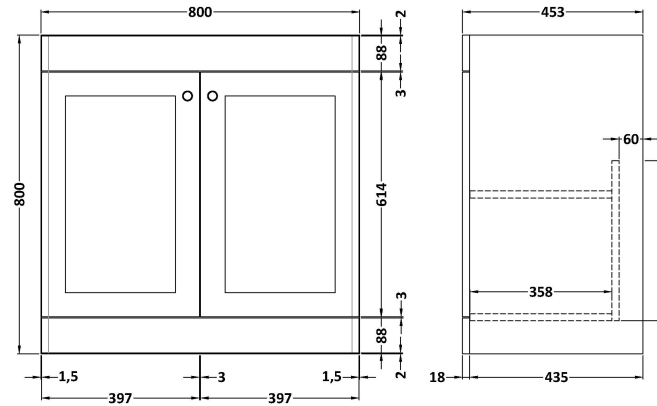

Sales Code: CLC1426M

Description: 800 Fs 2-Door Unit & Basin 3Th

Packaging Details

Barcode: 5056678490167

Sales Code: CLA1426

Description: 800 F/S 2-Door Unit (800X800 X453)

Product Dimensions

Height (mm):	800
Width (mm):	800
Depth (mm):	453
Nett Weight (kg):	30.5

Packaging Dimensions

Height (mm):	835
Width (mm):	825
Depth (mm):	480
Gross Weight (kg):	31

Packaging Data

Box Colour:	Brown Cardboard Box
Box Qty:	1
Label Size:	100 x 50
Label Colour:	White Label
Label Qty:	2

Sales Code: CBM635

Description: 800 X 460 Contemporary Basin 3Th

Product Dimensions

Height (mm):	45
Width (mm):	813
Depth (mm):	461
Nett Weight (kg):	22.2

Packaging Dimensions

Height (mm):	490
Width (mm):	850
Depth (mm):	220
Gross Weight (kg):	22.5

Packaging Data

Box Colour:	Brown Cardboard Box - Printed
Box Qty:	1
Label Size:	100 x 50
Label Colour:	White Label
Label Qty:	2

Outer Box Dimensions (If Applicable)

Height (mm):	
Width (mm):	
Depth (mm):	
Gross Weight (kg):	
Barcode:	5056678485279