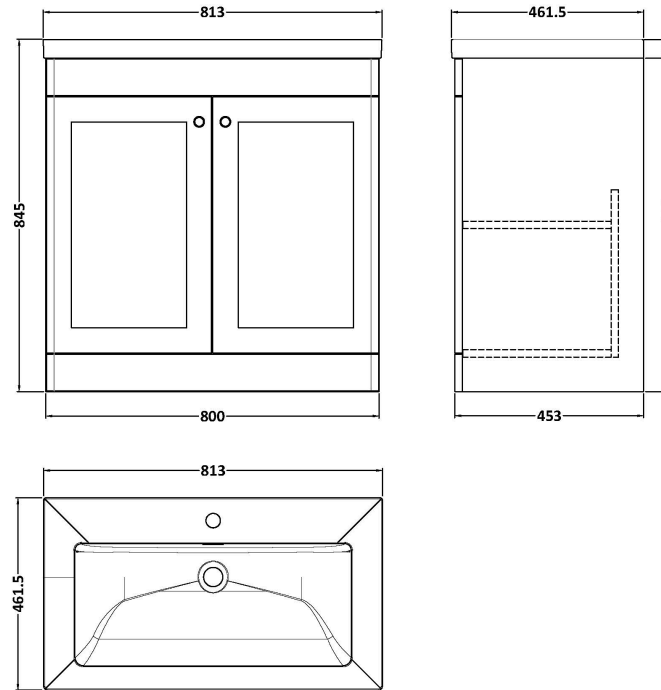

Sales Code: CLC1426L

Description: 800 Fs 2-Door Unit & Basin 1Th

Packaging Details

Barcode: 5056678490082

Sales Code: CLA1426

Description: 800 F/S 2-Door Unit (800X800 X453)

Product Dimensions

Height (mm):	800
Width (mm):	800
Depth (mm):	453
Nett Weight (kg):	30.5

Packaging Dimensions

Height (mm):	835
Width (mm):	825
Depth (mm):	480
Gross Weight (kg):	31

Packaging Data

Box Colour:	Brown Cardboard Box
Box Qty:	1
Label Size:	100 x 50
Label Colour:	White Label
Label Qty:	2

Sales Code: CBM605

Description: 800 X 460 Contemporary Basin 1Th

Product Dimensions

Height (mm):	45
Width (mm):	813
Depth (mm):	461
Nett Weight (kg):	22.2

Packaging Dimensions

Height (mm):	490
Width (mm):	850
Depth (mm):	220
Gross Weight (kg):	22.5

Packaging Data

Box Colour:	Brown Cardboard Box - Printed
Box Qty:	1
Label Size:	100 x 50
Label Colour:	White Label
Label Qty:	2

Outer Box Dimensions (If Applicable)

Height (mm):	
Width (mm):	
Depth (mm):	
Gross Weight (kg):	
Barcode:	5056678485262