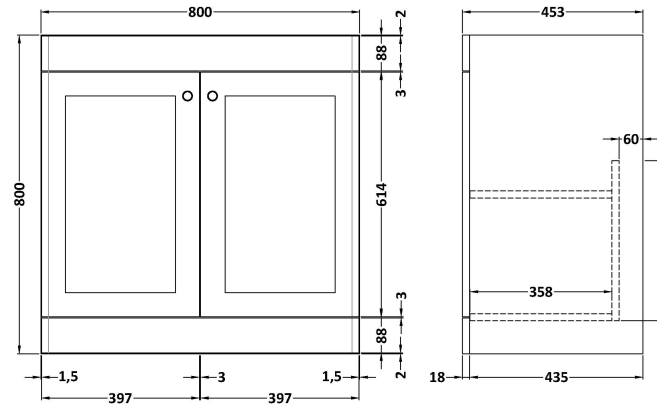

Sales Code: CLC1426L

Description: 800 Fs 2-Door Unit & Basin 1Th

Packaging Details

Barcode: 5056678490082

Sales Code: CLA1426

Description: 800 F/S 2-Door Unit (800X800 X453)

Product Dimensions

Height (mm):	800
Width (mm):	800
Depth (mm):	453
Nett Weight (kg):	30.5

Packaging Dimensions

Height (mm):	835
Width (mm):	825
Depth (mm):	480
Gross Weight (kg):	31

Packaging Data

Box Colour:	Brown Cardboard Box
Box Qty:	1
Label Size:	100 x 50
Label Colour:	White Label
Label Qty:	2

Sales Code: CBM605

Description: 800 X 460 Contemporary Basin 1Th

Product Dimensions

Height (mm):	45
Width (mm):	813
Depth (mm):	461
Nett Weight (kg):	22.2

Packaging Dimensions

Height (mm):	490
Width (mm):	850
Depth (mm):	220
Gross Weight (kg):	22.5

Packaging Data

Box Colour:	Brown Cardboard Box - Printed
Box Qty:	1
Label Size:	100 x 50
Label Colour:	White Label
Label Qty:	2

Outer Box Dimensions (If Applicable)

Height (mm):	
Width (mm):	
Depth (mm):	
Gross Weight (kg):	
Barcode:	5056678485262