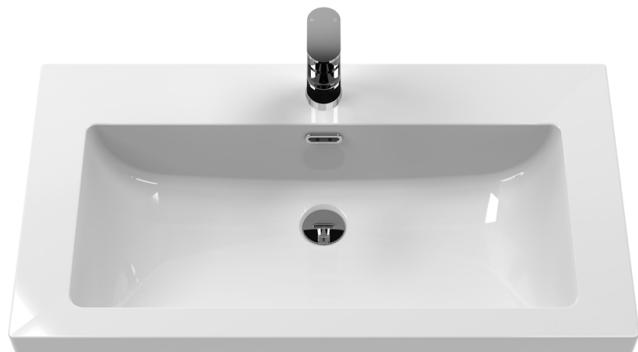

Sales Code: CLC1426L

Description: 800 Fs 2-Door Unit & Basin 1Th

Packaging Details

Barcode: 5056678490082

Sales Code: CLA1426

Description: 800 F/S 2-Door Unit (800X800 X453)

Product Dimensions

Height (mm):	800
Width (mm):	800
Depth (mm):	453
Nett Weight (kg):	30.5

Outer Box Dimensions (If Applicable)

Height (mm):	
Width (mm):	
Depth (mm):	
Gross Weight (kg):	
Barcode:	5056462643212

Product Details

Country of Origin:	China
Fitting Instruction:	No
CE & UKCA:	N/A
FSC Certified Materials:	Yes
Colour:	Satin Soft Black
Construction Method:	Cam & Wood Dowel
Construction Type:	Rigid
Cabinet Finish:	MFC Painted Matt
Fascia Finish:	Mdf Painted Matt
Cabinet Thickness (mm):	18
Fascia Thickness (mm):	18
Drawer Included:	No
Drawer Type:	Not Applicable
No of Shelves:	1
Hinge Type:	95 Degree Clip-On Soft Close
Hinge Included:	Yes, Supplied
Adjustable Legs:	No, Not Required
Fixings Included:	Yes
Handle Style:	Traditional
Waste Shroud:	Not Applicable
Handle Included:	Yes, Supplied
Handle Type:	Knob

Sales Code: CBM605

Description: 800 X 460 Contemporary Basin 1Th

Product Dimensions

Height (mm):	45
Width (mm):	813
Depth (mm):	461
Nett Weight (kg):	22.2

Packaging Dimensions

Height (mm):	490
Width (mm):	850
Depth (mm):	220
Gross Weight (kg):	22.5