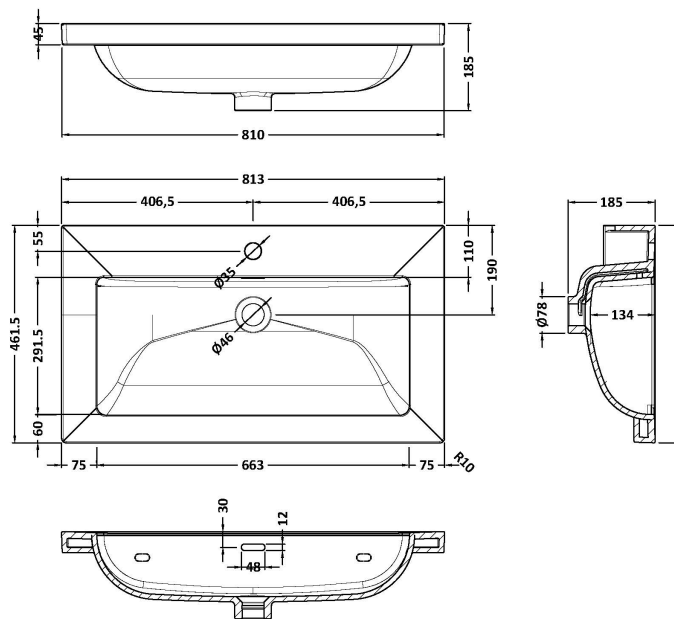

Packaging Dimensions

Height (mm):	835
Width (mm):	825
Depth (mm):	480
Gross Weight (kg):	31

Packaging Data

Box Colour:	Brown Cardboard Box
Box Qty:	1
Label Size:	100 x 50
Label Colour:	White Label
Label Qty:	2

Outer Box Dimensions (If Applicable)

Height (mm):	
Width (mm):	
Depth (mm):	
Gross Weight (kg):	
Barcode:	5056462643212

Product Details

Country of Origin:	China
Fitting Instruction:	No
CE & UKCA:	N/A
FSC Certified Materials:	Yes
Colour:	Satin Soft Black
Construction Method:	Cam & Wood Dowel
Construction Type:	Rigid
Cabinet Finish:	MFC Painted Matt
Fascia Finish:	Mdf Painted Matt
Cabinet Thickness (mm):	18
Fascia Thickness (mm):	18
Drawer Included:	No
Drawer Type:	Not Applicable
No of Shelves:	1
Hinge Type:	95 Degree Clip-On Soft Close
Hinge Included:	Yes, Supplied
Adjustable Legs:	No, Not Required
Fixings Included:	Yes
Handle Style:	Traditional
Waste Shroud:	Not Applicable
Handle Included:	Yes, Supplied
Handle Type:	Knob

Sales Code: CBM605

Description: 800 X 460 Contemporary Basin 1Th

Product Dimensions

Height (mm):	45
Width (mm):	813
Depth (mm):	461
Nett Weight (kg):	22.2

Packaging Dimensions

Height (mm):	490
Width (mm):	850
Depth (mm):	220
Gross Weight (kg):	22.5

Packaging Data

Box Colour:	Brown Cardboard Box - Printed
Box Qty:	1
Label Size:	100 x 50
Label Colour:	White Label
Label Qty:	2

Outer Box Dimensions (If Applicable)

Height (mm):	
Width (mm):	
Depth (mm):	
Gross Weight (kg):	
Barcode:	5056678485262