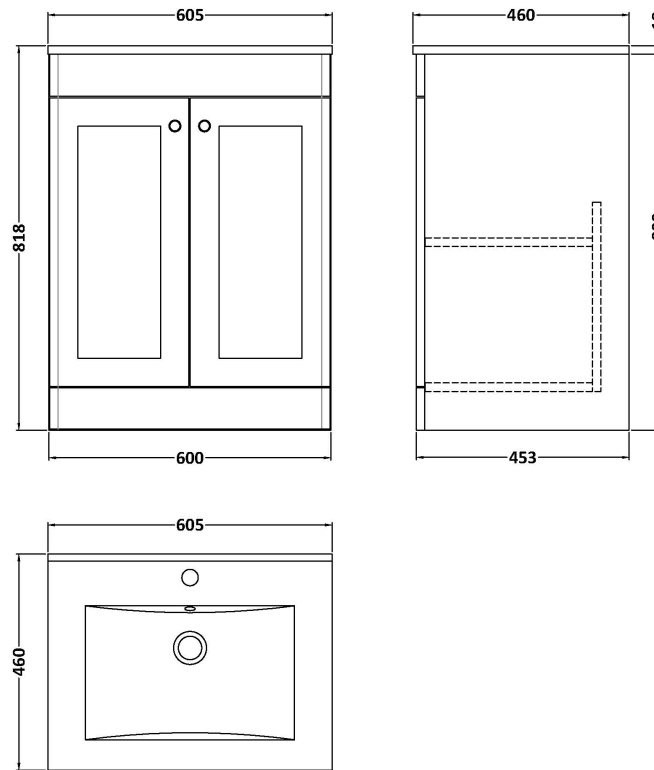

Sales Code: CLC1425C

Description: 600 Fs 2-Door Unit & Basin 1Th

Packaging Details

Barcode: 5056678489604

Sales Code: CLA1425

Description: 600 F/S 2-Door Unit (800X600x453)

Product Dimensions

Height (mm):	800
Width (mm):	600
Depth (mm):	453
Nett Weight (kg):	25.3

Packaging Dimensions

Height (mm):	835
Width (mm):	625
Depth (mm):	480
Gross Weight (kg):	25.8

Packaging Data

Box Colour:	Brown Cardboard Box
Box Qty:	1
Label Size:	100 x 50
Label Colour:	White Label
Label Qty:	2

Outer Box Dimensions (If Applicable)

Height (mm):	
Width (mm):	
Depth (mm):	
Gross Weight (kg):	
Barcode:	5056462643175

Product Details

Country of Origin:	China
Fitting Instruction:	No
CE & UKCA:	N/A
FSC Certified Materials:	Yes
Colour:	Satin Soft Black
Construction Method:	Cam & Wood Dowel
Construction Type:	Rigid
Cabinet Finish:	MFC Painted Matt
Fascia Finish:	Mdf Painted Matt
Cabinet Thickness (mm):	18
Fascia Thickness (mm):	18
Drawer Included:	No
Drawer Type:	Not Applicable
No of Shelves:	1
Hinge Type:	95 Degree Clip-On Soft Close
Hinge Included:	Yes, Supplied
Adjustable Legs:	No, Not Required
Fixings Included:	Yes
Handle Style:	Traditional
Waste Shroud:	Not Applicable
Handle Included:	Yes, Supplied
Handle Type:	Knob

Sales Code: BAST9060E

Description: 600X460mm 1T/H Minimalist Basin Top

Product Dimensions

Height (mm):	18
Width (mm):	611
Depth (mm):	465
Nett Weight (kg):	12

Packaging Dimensions

Height (mm):	195
Width (mm):	625
Depth (mm):	480
Gross Weight (kg):	12.5