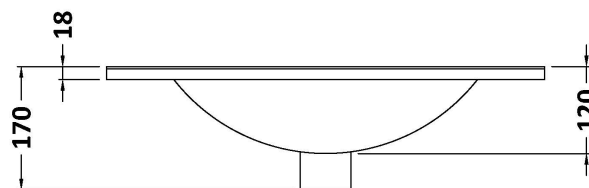

Packaging Dimensions

Height (mm):	835
Width (mm):	625
Depth (mm):	480
Gross Weight (kg):	25.8

Packaging Data

Box Colour:	Brown Cardboard Box
Box Qty:	1
Label Size:	100 x 50
Label Colour:	White Label
Label Qty:	2

Outer Box Dimensions (If Applicable)

Height (mm):	
Width (mm):	
Depth (mm):	
Gross Weight (kg):	
Barcode:	5056462643175

Product Details

Country of Origin:	China
Fitting Instruction:	No
CE & UKCA:	N/A
FSC Certified Materials:	Yes
Colour:	Satin Soft Black
Construction Method:	Cam & Wood Dowel
Construction Type:	Rigid
Cabinet Finish:	MFC Painted Matt
Fascia Finish:	Mdf Painted Matt
Cabinet Thickness (mm):	18
Fascia Thickness (mm):	18
Drawer Included:	No
Drawer Type:	Not Applicable
No of Shelves:	1
Hinge Type:	95 Degree Clip-On Soft Close
Hinge Included:	Yes, Supplied
Adjustable Legs:	No, Not Required
Fixings Included:	Yes
Handle Style:	Traditional
Waste Shroud:	Not Applicable
Handle Included:	Yes, Supplied
Handle Type:	Knob

Sales Code: BAST9060E

Description: 600X460mm 1T/H Minimalist Basin Top

Product Dimensions

Height (mm):	18
Width (mm):	611
Depth (mm):	465
Nett Weight (kg):	12

Packaging Dimensions

Height (mm):	195
Width (mm):	625
Depth (mm):	480
Gross Weight (kg):	12.5

Packaging Data

Box Colour:	Brown Cardboard Box
Box Qty:	1
Label Size:	100 x 50
Label Colour:	White Label
Label Qty:	2

Outer Box Dimensions (If Applicable)

Height (mm):	
Width (mm):	
Depth (mm):	
Gross Weight (kg):	
Barcode:	5055146184935