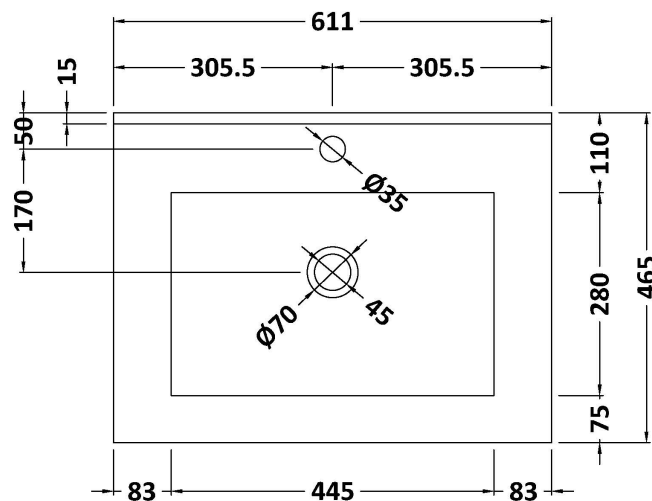

Sales Code: CLC1425C

Description: 600 Fs 2-Door Unit & Basin 1Th

Packaging Details

Barcode: 5056678489604

Sales Code: CLA1425

Description: 600 F/S 2-Door Unit (800X600x453)

Product Dimensions

Height (mm):	800
Width (mm):	600
Depth (mm):	453
Nett Weight (kg):	25.3

Packaging Dimensions

Height (mm):	835
Width (mm):	625
Depth (mm):	480
Gross Weight (kg):	25.8

Packaging Data

Box Colour:	Brown Cardboard Box
Box Qty:	1
Label Size:	100 x 50
Label Colour:	White Label
Label Qty:	2

Sales Code: BAST9060E

Description: 600X460mm 1T/H Minimalist Basin Top

Product Dimensions

Height (mm):	18
Width (mm):	611
Depth (mm):	465
Nett Weight (kg):	12

Packaging Dimensions

Height (mm):	195
Width (mm):	625
Depth (mm):	480
Gross Weight (kg):	12.5

Packaging Data

Box Colour:	Brown Cardboard Box
Box Qty:	1
Label Size:	100 x 50
Label Colour:	White Label
Label Qty:	2

Outer Box Dimensions (If Applicable)

Height (mm):	
Width (mm):	
Depth (mm):	
Gross Weight (kg):	
Barcode:	5055146184935