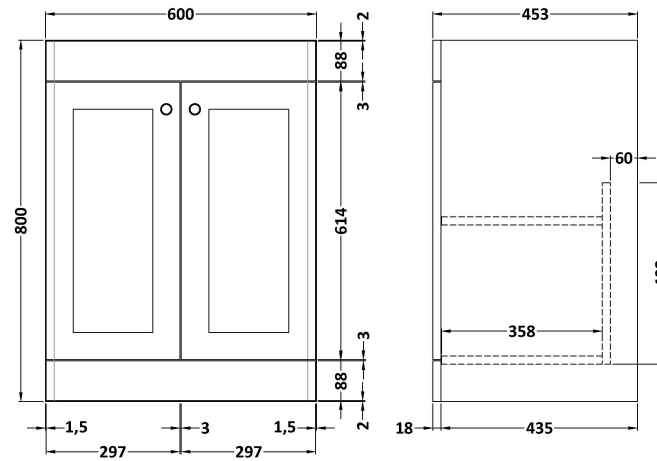

Sales Code: CLC1425C

Description: 600 Fs 2-Door Unit & Basin 1Th

Packaging Details

Barcode: 5056678489604

Sales Code: CLA1425

Description: 600 F/S 2-Door Unit (800X600x453)

Product Dimensions

Height (mm):	800
Width (mm):	600
Depth (mm):	453
Nett Weight (kg):	25.3

Packaging Dimensions

Height (mm):	835
Width (mm):	625
Depth (mm):	480
Gross Weight (kg):	25.8

Packaging Data

Box Colour:	Brown Cardboard Box
Box Qty:	1
Label Size:	100 x 50
Label Colour:	White Label
Label Qty:	2

Sales Code: BAST9060E

Description: 600X460mm 1T/H Minimalist Basin Top

Product Dimensions

Height (mm):	18
Width (mm):	611
Depth (mm):	465
Nett Weight (kg):	12

Packaging Dimensions

Height (mm):	195
Width (mm):	625
Depth (mm):	480
Gross Weight (kg):	12.5

Packaging Data

Box Colour:	Brown Cardboard Box
Box Qty:	1
Label Size:	100 x 50
Label Colour:	White Label
Label Qty:	2

Outer Box Dimensions (If Applicable)

Height (mm):	
Width (mm):	
Depth (mm):	
Gross Weight (kg):	
Barcode:	5055146184935