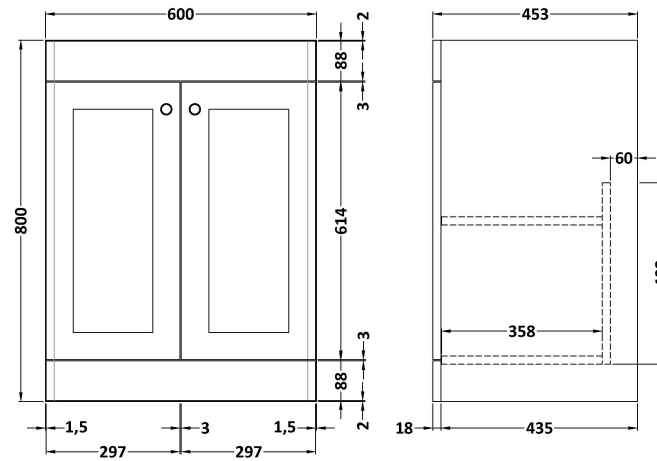

Sales Code: CLC1425E

Description: 600 Fs 2-Door Unit & Basin 1Th

Packaging Details

Barcode: 5056678489444

Sales Code: CLA1425

Description: 600 F/S 2-Door Unit (800X600x453)

Product Dimensions

Height (mm):	800
Width (mm):	600
Depth (mm):	453
Nett Weight (kg):	25.3

Packaging Dimensions

Height (mm):	835
Width (mm):	625
Depth (mm):	480
Gross Weight (kg):	25.8

Packaging Data

Box Colour:	Brown Cardboard Box
Box Qty:	1
Label Size:	100 x 50
Label Colour:	White Label
Label Qty:	2

Sales Code: NVM063

Description: 610 X 465 Thin-Edge Basin 1Th

Product Dimensions

Height (mm):	50
Width (mm):	610
Depth (mm):	460
Nett Weight (kg):	13.5

Packaging Dimensions

Height (mm):	170
Width (mm):	625
Depth (mm):	480
Gross Weight (kg):	14

Packaging Data

Box Colour:	Brown Cardboard Box - Printed
Box Qty:	1
Label Size:	100 x 50
Label Colour:	White Label
Label Qty:	2

Outer Box Dimensions (If Applicable)

Height (mm):	
Width (mm):	
Depth (mm):	
Gross Weight (kg):	
Barcode:	5056678484869