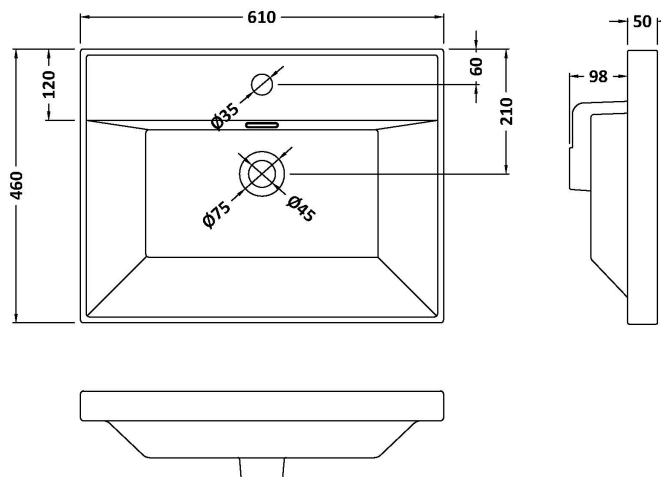

Packaging Dimensions

Height (mm):	835
Width (mm):	625
Depth (mm):	480
Gross Weight (kg):	25.8

Packaging Data

Box Colour:	Brown Cardboard Box
Box Qty:	1
Label Size:	100 x 50
Label Colour:	White Label
Label Qty:	2

Outer Box Dimensions (If Applicable)

Height (mm):	
Width (mm):	
Depth (mm):	
Gross Weight (kg):	
Barcode:	5056462643175

Product Details

Country of Origin:	China
Fitting Instruction:	No
CE & UKCA:	N/A
FSC Certified Materials:	Yes
Colour:	Satin Soft Black
Construction Method:	Cam & Wood Dowel
Construction Type:	Rigid
Cabinet Finish:	MFC Painted Matt
Fascia Finish:	Mdf Painted Matt
Cabinet Thickness (mm):	18
Fascia Thickness (mm):	18
Drawer Included:	No
Drawer Type:	Not Applicable
No of Shelves:	1
Hinge Type:	95 Degree Clip-On Soft Close
Hinge Included:	Yes, Supplied
Adjustable Legs:	No, Not Required
Fixings Included:	Yes
Handle Style:	Traditional
Waste Shroud:	Not Applicable
Handle Included:	Yes, Supplied
Handle Type:	Knob

Sales Code: NVM063

Description: 610 X 465 Thin-Edge Basin 1Th

Product Dimensions

Height (mm):	50
Width (mm):	610
Depth (mm):	460
Nett Weight (kg):	13.5

Packaging Dimensions

Height (mm):	170
Width (mm):	625
Depth (mm):	480
Gross Weight (kg):	14

Packaging Data

Box Colour:	Brown Cardboard Box - Printed
Box Qty:	1
Label Size:	100 x 50
Label Colour:	White Label
Label Qty:	2

Outer Box Dimensions (If Applicable)

Height (mm):	
Width (mm):	
Depth (mm):	
Gross Weight (kg):	
Barcode:	5056678484869