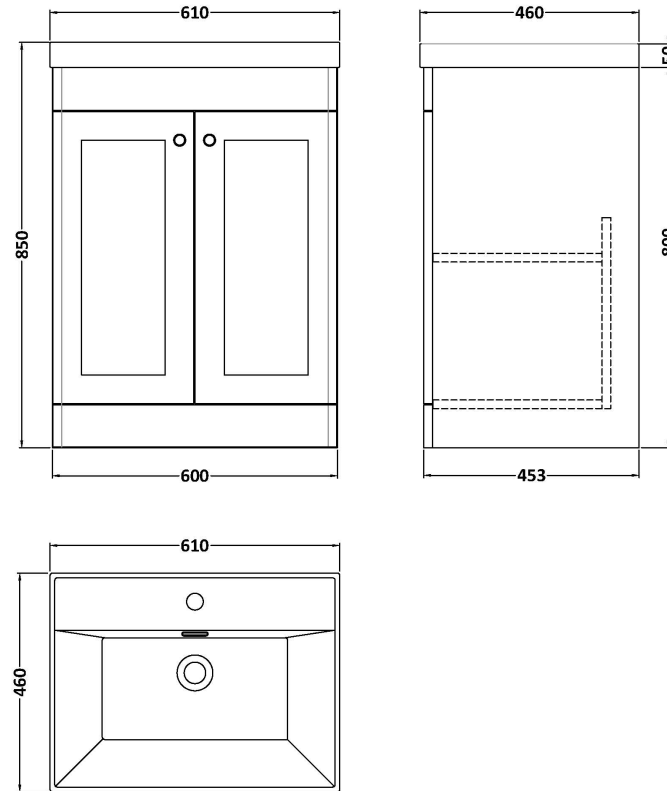

Sales Code: CLC1425E

Description: 600 Fs 2-Door Unit & Basin 1Th

Packaging Details

Barcode: 5056678489444

Sales Code: CLA1425

Description: 600 F/S 2-Door Unit (800X600x453)

Product Dimensions

Height (mm):	800
Width (mm):	600
Depth (mm):	453
Nett Weight (kg):	25.3

Packaging Dimensions

Height (mm):	835
Width (mm):	625
Depth (mm):	480
Gross Weight (kg):	25.8

Packaging Data

Box Colour:	Brown Cardboard Box
Box Qty:	1
Label Size:	100 x 50
Label Colour:	White Label
Label Qty:	2

Outer Box Dimensions (If Applicable)

Height (mm):	
Width (mm):	
Depth (mm):	
Gross Weight (kg):	
Barcode:	5056462643175

Product Details

Country of Origin:	China
Fitting Instruction:	No
CE & UKCA:	N/A
FSC Certified Materials:	Yes
Colour:	Satin Soft Black
Construction Method:	Cam & Wood Dowel
Construction Type:	Rigid
Cabinet Finish:	MFC Painted Matt
Fascia Finish:	Mdf Painted Matt
Cabinet Thickness (mm):	18
Fascia Thickness (mm):	18
Drawer Included:	No
Drawer Type:	Not Applicable
No of Shelves:	1
Hinge Type:	95 Degree Clip-On Soft Close
Hinge Included:	Yes, Supplied
Adjustable Legs:	No, Not Required
Fixings Included:	Yes
Handle Style:	Traditional
Waste Shroud:	Not Applicable
Handle Included:	Yes, Supplied
Handle Type:	Knob

Sales Code: NVM063

Description: 610 X 465 Thin-Edge Basin 1Th

Product Dimensions

Height (mm):	50
Width (mm):	610
Depth (mm):	460
Nett Weight (kg):	13.5

Packaging Dimensions

Height (mm):	170
Width (mm):	625
Depth (mm):	480
Gross Weight (kg):	14