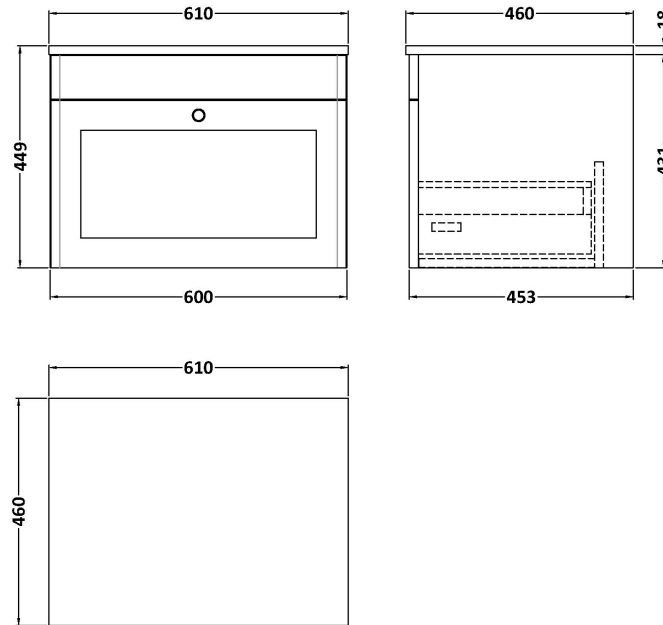

Sales Code: CLC1494WMT

Description: 600 Wh 1-Drawer Unit & Marble Top

Packaging Details

Barcode: 5056678488768

Sales Code: CLA1494

Description: 600 W/H 1-Drawer Unit (431X600x453)

Product Dimensions

Height (mm):	431
Width (mm):	600
Depth (mm):	453
Nett Weight (kg):	19

Packaging Dimensions

Height (mm):	465
Width (mm):	625
Depth (mm):	480
Gross Weight (kg):	19.5

Packaging Data

Box Colour:	Brown Cardboard Box
Box Qty:	1
Label Size:	100 x 50
Label Colour:	White Label
Label Qty:	2

Outer Box Dimensions (If Applicable)

Height (mm):	
Width (mm):	
Depth (mm):	
Gross Weight (kg):	
Barcode:	5056462643298

Product Details

Country of Origin:	China
Fitting Instruction:	No
CE & UKCA:	N/A
FSC Certified Materials:	Yes
Colour:	Satin Soft Black
Construction Method:	Cam & Wood Dowel
Construction Type:	Rigid
Cabinet Finish:	MFC Painted Matt
Fascia Finish:	Mdf Painted Matt
Cabinet Thickness (mm):	18
Fascia Thickness (mm):	18
Drawer Included:	Yes
Drawer Type:	80mm High Metal S/C Inc Galler
No of Shelves:	Not Applicable
Hinge Type:	Not Applicable
Hinge Included:	Not Applicable
Adjustable Legs:	No, Not Required
Fixings Included:	Yes
Handle Style:	Traditional
Waste Shroud:	Yes
Handle Included:	Yes, Supplied
Handle Type:	Knob

Sales Code: LOM16046

Description: 600 Marble Top (610 X 460mm)

Product Dimensions

Height (mm):	18
Width (mm):	610
Depth (mm):	460
Nett Weight (kg):	13.5

Packaging Dimensions

Height (mm):	35
Width (mm):	650
Depth (mm):	500
Gross Weight (kg):	14