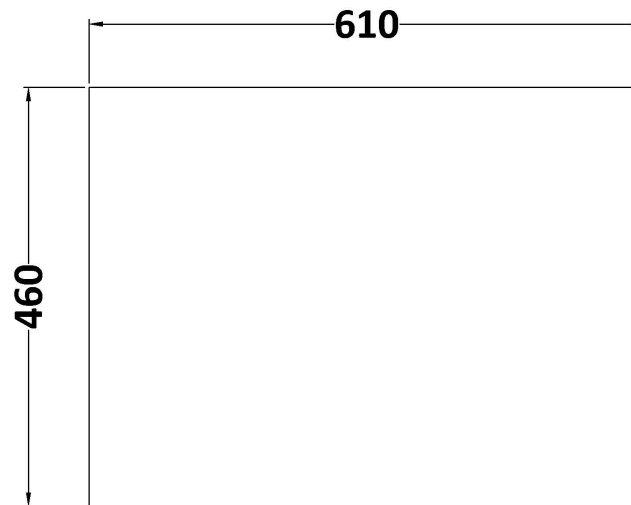

Sales Code: CLC1494WMT

Description: 600 Wh 1-Drawer Unit & Marble Top

Packaging Details

Barcode: 5056678488768

Sales Code: CLA1494

Description: 600 W/H 1-Drawer Unit (431X600x453)

Product Dimensions

Height (mm):	431
Width (mm):	600
Depth (mm):	453
Nett Weight (kg):	19

Packaging Dimensions

Height (mm):	465
Width (mm):	625
Depth (mm):	480
Gross Weight (kg):	19.5

Packaging Data

Box Colour:	Brown Cardboard Box
Box Qty:	1
Label Size:	100 x 50
Label Colour:	White Label
Label Qty:	2

Sales Code: LOM16046

Description: 600 Marble Top (610 X 460mm)

Product Dimensions

Height (mm):	18
Width (mm):	610
Depth (mm):	460
Nett Weight (kg):	13.5

Packaging Dimensions

Height (mm):	35
Width (mm):	650
Depth (mm):	500
Gross Weight (kg):	14

Packaging Data

Box Colour:	Brown Cardboard Box
Box Qty:	1
Label Size:	100 x 50
Label Colour:	White Label
Label Qty:	1

Outer Box Dimensions (If Applicable)

Height (mm):	
Width (mm):	
Depth (mm):	
Gross Weight (kg):	
Barcode:	5056678477199