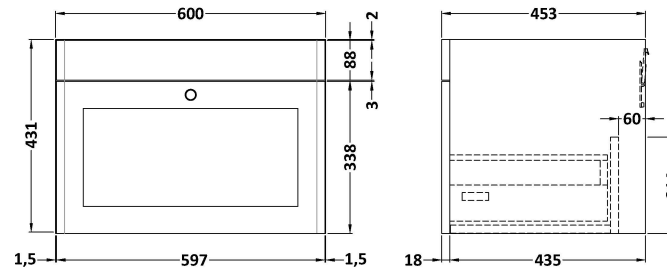

Sales Code: CLC1494WMT

Description: 600 Wh 1-Drawer Unit & Marble Top

Packaging Details

Barcode: 5056678488768

Sales Code: CLA1494

Description: 600 W/H 1-Drawer Unit (431X600x453)

Product Dimensions

Height (mm):	431
Width (mm):	600
Depth (mm):	453
Nett Weight (kg):	19

Packaging Dimensions

Height (mm):	465
Width (mm):	625
Depth (mm):	480
Gross Weight (kg):	19.5

Packaging Data

Box Colour:	Brown Cardboard Box
Box Qty:	1
Label Size:	100 x 50
Label Colour:	White Label
Label Qty:	2

Sales Code: LOM16046

Description: 600 Marble Top (610 X 460mm)

Product Dimensions

Height (mm):	18
Width (mm):	610
Depth (mm):	460
Nett Weight (kg):	13.5

Packaging Dimensions

Height (mm):	35
Width (mm):	650
Depth (mm):	500
Gross Weight (kg):	14

Packaging Data

Box Colour:	Brown Cardboard Box
Box Qty:	1
Label Size:	100 x 50
Label Colour:	White Label
Label Qty:	1

Outer Box Dimensions (If Applicable)

Height (mm):	
Width (mm):	
Depth (mm):	
Gross Weight (kg):	
Barcode:	5056678477199