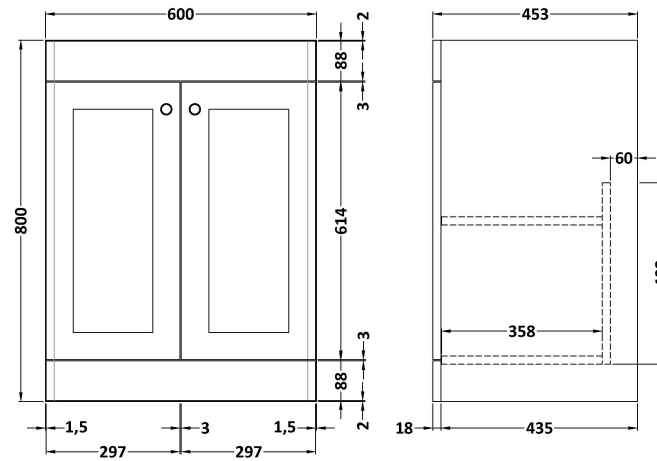

Sales Code: CLC1425L

Description: 600 Fs 2-Door Unit & Basin 1Th

Packaging Details

Barcode: 5056678489840

Sales Code: CLA1425

Description: 600 F/S 2-Door Unit (800X600x453)

Product Dimensions

Height (mm):	800
Width (mm):	600
Depth (mm):	453
Nett Weight (kg):	25.3

Packaging Dimensions

Height (mm):	835
Width (mm):	625
Depth (mm):	480
Gross Weight (kg):	25.8

Packaging Data

Box Colour:	Brown Cardboard Box
Box Qty:	1
Label Size:	100 x 50
Label Colour:	White Label
Label Qty:	2

Sales Code: CBM603

Description: 600 X 460 Contemporary Basin 1Th

Product Dimensions

Height (mm):	45
Width (mm):	613
Depth (mm):	461
Nett Weight (kg):	17

Packaging Dimensions

Height (mm):	490
Width (mm):	650
Depth (mm):	220
Gross Weight (kg):	17.3

Packaging Data

Box Colour:	Brown Cardboard Box - Printed
Box Qty:	1
Label Size:	100 x 50
Label Colour:	White Label
Label Qty:	2

Outer Box Dimensions (If Applicable)

Height (mm):	
Width (mm):	
Depth (mm):	
Gross Weight (kg):	
Barcode:	5056678485231