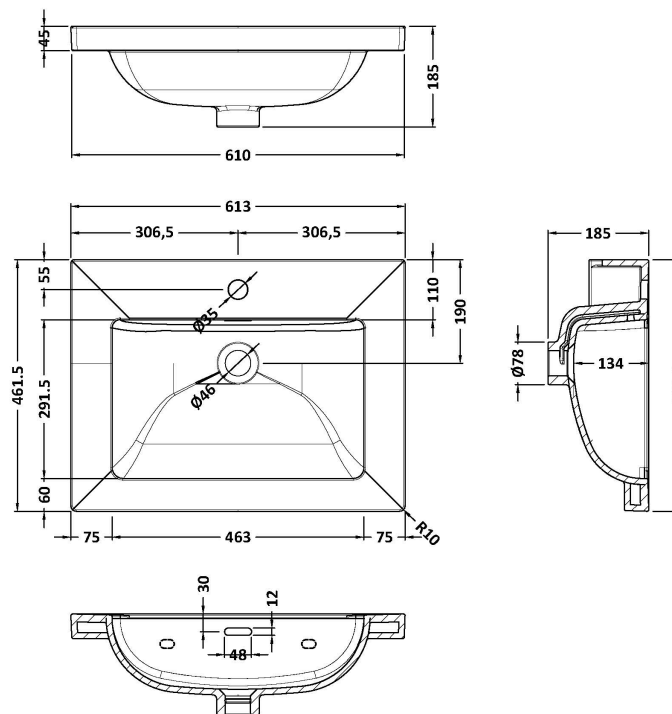

Packaging Dimensions

Height (mm):	835
Width (mm):	625
Depth (mm):	480
Gross Weight (kg):	25.8

Packaging Data

Box Colour:	Brown Cardboard Box
Box Qty:	1
Label Size:	100 x 50
Label Colour:	White Label
Label Qty:	2

Outer Box Dimensions (If Applicable)

Height (mm):	
Width (mm):	
Depth (mm):	
Gross Weight (kg):	
Barcode:	5056462643175

Product Details

Country of Origin:	China
Fitting Instruction:	No
CE & UKCA:	N/A
FSC Certified Materials:	Yes
Colour:	Satin Soft Black
Construction Method:	Cam & Wood Dowel
Construction Type:	Rigid
Cabinet Finish:	MFC Painted Matt
Fascia Finish:	Mdf Painted Matt
Cabinet Thickness (mm):	18
Fascia Thickness (mm):	18
Drawer Included:	No
Drawer Type:	Not Applicable
No of Shelves:	1
Hinge Type:	95 Degree Clip-On Soft Close
Hinge Included:	Yes, Supplied
Adjustable Legs:	No, Not Required
Fixings Included:	Yes
Handle Style:	Traditional
Waste Shroud:	Not Applicable
Handle Included:	Yes, Supplied
Handle Type:	Knob

Sales Code: CBM603

Description: 600 X 460 Contemporary Basin 1Th

Product Dimensions

Height (mm):	45
Width (mm):	613
Depth (mm):	461
Nett Weight (kg):	17

Packaging Dimensions

Height (mm):	490
Width (mm):	650
Depth (mm):	220
Gross Weight (kg):	17.3

Packaging Data

Box Colour:	Brown Cardboard Box - Printed
Box Qty:	1
Label Size:	100 x 50
Label Colour:	White Label
Label Qty:	2

Outer Box Dimensions (If Applicable)

Height (mm):	
Width (mm):	
Depth (mm):	
Gross Weight (kg):	
Barcode:	5056678485231