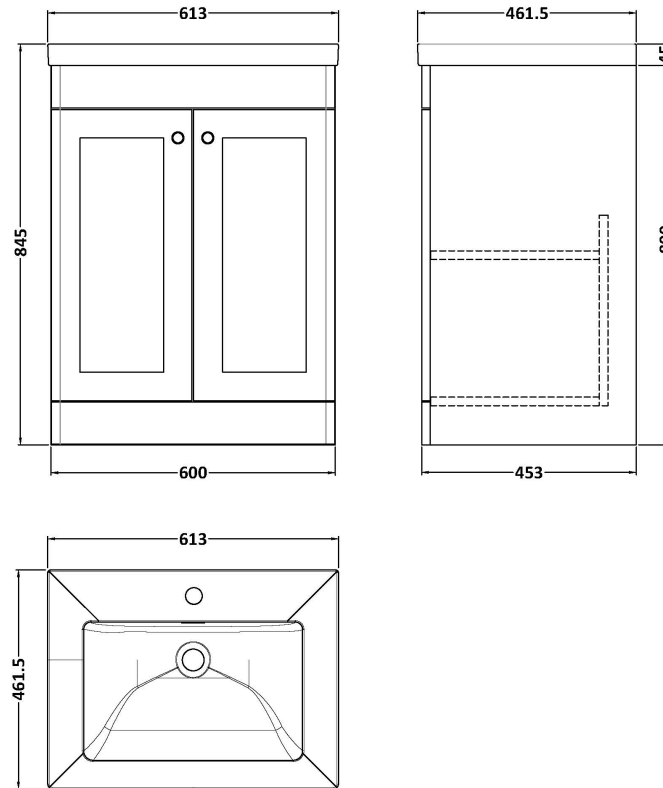

Sales Code: CLC1425L

Description: 600 Fs 2-Door Unit & Basin 1Th

Packaging Details

Barcode: 5056678489840

Sales Code: CLA1425

Description: 600 F/S 2-Door Unit (800X600x453)

Product Dimensions

Height (mm):	800
Width (mm):	600
Depth (mm):	453
Nett Weight (kg):	25.3

Packaging Dimensions

Height (mm):	835
Width (mm):	625
Depth (mm):	480
Gross Weight (kg):	25.8

Packaging Data

Box Colour:	Brown Cardboard Box
Box Qty:	1
Label Size:	100 x 50
Label Colour:	White Label
Label Qty:	2

Outer Box Dimensions (If Applicable)

Height (mm):	
Width (mm):	
Depth (mm):	
Gross Weight (kg):	
Barcode:	5056462643175

Product Details

Country of Origin:	China
Fitting Instruction:	No
CE & UKCA:	N/A
FSC Certified Materials:	Yes
Colour:	Satin Soft Black
Construction Method:	Cam & Wood Dowel
Construction Type:	Rigid
Cabinet Finish:	MFC Painted Matt
Fascia Finish:	Mdf Painted Matt
Cabinet Thickness (mm):	18
Fascia Thickness (mm):	18
Drawer Included:	No
Drawer Type:	Not Applicable
No of Shelves:	1
Hinge Type:	95 Degree Clip-On Soft Close
Hinge Included:	Yes, Supplied
Adjustable Legs:	No, Not Required
Fixings Included:	Yes
Handle Style:	Traditional
Waste Shroud:	Not Applicable
Handle Included:	Yes, Supplied
Handle Type:	Knob

Sales Code: CBM603

Description: 600 X 460 Contemporary Basin 1Th

Product Dimensions

Height (mm):	45
Width (mm):	613
Depth (mm):	461
Nett Weight (kg):	17

Packaging Dimensions

Height (mm):	490
Width (mm):	650
Depth (mm):	220
Gross Weight (kg):	17.3