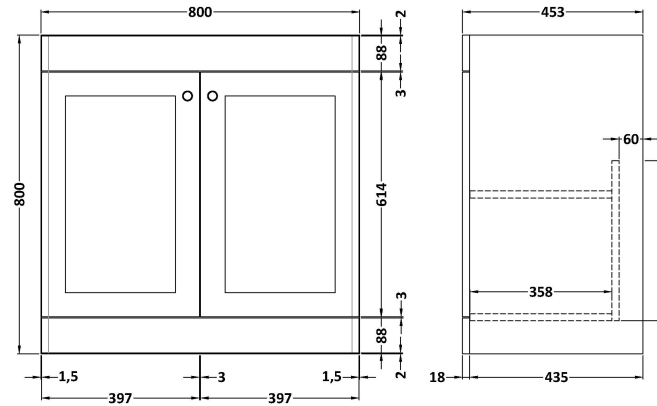

Sales Code: CLC1426C

Description: 800 Fs 2-Door Unit & Basin 1Th

Packaging Details

Barcode: 5056678489680

Sales Code: CLA1426

Description: 800 F/S 2-Door Unit (800X800 X453)

Product Dimensions

Height (mm):	800
Width (mm):	800
Depth (mm):	453
Nett Weight (kg):	30.5

Packaging Dimensions

Height (mm):	835
Width (mm):	825
Depth (mm):	480
Gross Weight (kg):	31

Packaging Data

Box Colour:	Brown Cardboard Box
Box Qty:	1
Label Size:	100 x 50
Label Colour:	White Label
Label Qty:	2

Sales Code: BAST9080E

Description: 800X460mm 1T/H Minimalist Basin Top

Product Dimensions

Height (mm):	18
Width (mm):	812
Depth (mm):	465
Nett Weight (kg):	17

Packaging Dimensions

Height (mm):	195
Width (mm):	825
Depth (mm):	480
Gross Weight (kg):	17.5

Packaging Data

Box Colour:	Brown Cardboard Box - Printed
Box Qty:	1
Label Size:	100 x 50
Label Colour:	White Label
Label Qty:	2

Outer Box Dimensions (If Applicable)

Height (mm):	
Width (mm):	
Depth (mm):	
Gross Weight (kg):	
Barcode:	5056678482742