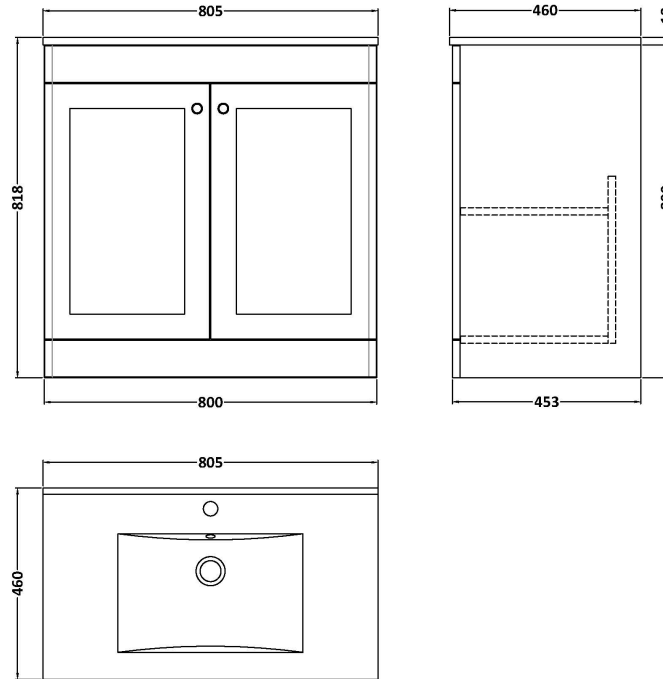

Sales Code: CLC1426C

Description: 800 Fs 2-Door Unit & Basin 1Th

Packaging Details

Barcode: 5056678489680

Sales Code: CLA1426

Description: 800 F/S 2-Door Unit (800X800 X453)

Product Dimensions

Height (mm):	800
Width (mm):	800
Depth (mm):	453
Nett Weight (kg):	30.5

Packaging Dimensions

Height (mm):	835
Width (mm):	825
Depth (mm):	480
Gross Weight (kg):	31

Packaging Data

Box Colour:	Brown Cardboard Box
Box Qty:	1
Label Size:	100 x 50
Label Colour:	White Label
Label Qty:	2

Sales Code: BAST9080E

Description: 800X460mm 1T/H Minimalist Basin Top

Product Dimensions

Height (mm):	18
Width (mm):	812
Depth (mm):	465
Nett Weight (kg):	17

Packaging Dimensions

Height (mm):	195
Width (mm):	825
Depth (mm):	480
Gross Weight (kg):	17.5

Packaging Data

Box Colour:	Brown Cardboard Box - Printed
Box Qty:	1
Label Size:	100 x 50
Label Colour:	White Label
Label Qty:	2

Outer Box Dimensions (If Applicable)

Height (mm):	
Width (mm):	
Depth (mm):	
Gross Weight (kg):	
Barcode:	5056678482742