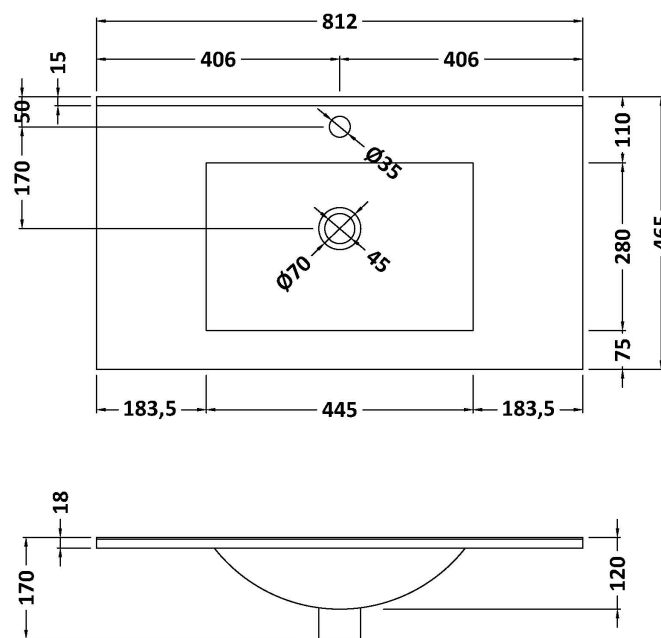

Sales Code: CLC1426C

Description: 800 Fs 2-Door Unit & Basin 1Th

Packaging Details

Barcode: 5056678489680

Sales Code: CLA1426

Description: 800 F/S 2-Door Unit (800X800 X453)

Product Dimensions

Height (mm):	800
Width (mm):	800
Depth (mm):	453
Nett Weight (kg):	30.5

Packaging Dimensions

Height (mm):	835
Width (mm):	825
Depth (mm):	480
Gross Weight (kg):	31

Packaging Data

Box Colour:	Brown Cardboard Box
Box Qty:	1
Label Size:	100 x 50
Label Colour:	White Label
Label Qty:	2

Sales Code: BAST9080E

Description: 800X460mm 1T/H Minimalist Basin Top

Product Dimensions

Height (mm):	18
Width (mm):	812
Depth (mm):	465
Nett Weight (kg):	17

Packaging Dimensions

Height (mm):	195
Width (mm):	825
Depth (mm):	480
Gross Weight (kg):	17.5

Packaging Data

Box Colour:	Brown Cardboard Box - Printed
Box Qty:	1
Label Size:	100 x 50
Label Colour:	White Label
Label Qty:	2

Outer Box Dimensions (If Applicable)

Height (mm):	
Width (mm):	
Depth (mm):	
Gross Weight (kg):	
Barcode:	5056678482742