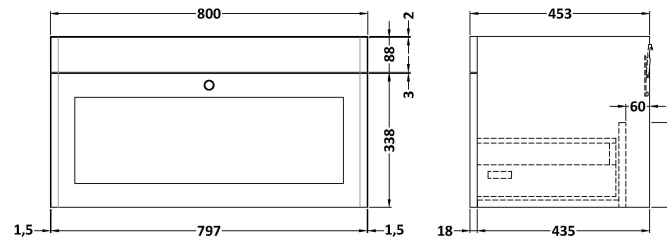

Sales Code: CLC196WMT

Description: 800 Wh 1-Drawer Unit With Marble Top

Packaging Details

Barcode: 5056678488980

Sales Code: CLA196

Description: 800 W/H 1-Drawer Unit (431X800x453)

Product Dimensions

Height (mm):	431
Width (mm):	800
Depth (mm):	453
Nett Weight (kg):	23

Packaging Dimensions

Height (mm):	465
Width (mm):	825
Depth (mm):	480
Gross Weight (kg):	23.5

Packaging Data

Box Colour:	Brown Cardboard Box
Box Qty:	1
Label Size:	100 x 50
Label Colour:	White Label
Label Qty:	2

Sales Code: LOM18046

Description: 800 Marble Top (810 X 460mm)

Product Dimensions

Height (mm):	18
Width (mm):	810
Depth (mm):	460
Nett Weight (kg):	17.5

Packaging Dimensions

Height (mm):	35
Width (mm):	850
Depth (mm):	500
Gross Weight (kg):	18

Packaging Data

Box Colour:	Brown Cardboard Box
Box Qty:	1
Label Size:	100 x 50
Label Colour:	White Label
Label Qty:	1

Outer Box Dimensions (If Applicable)

Height (mm):	
Width (mm):	
Depth (mm):	
Gross Weight (kg):	
Barcode:	5056678477212