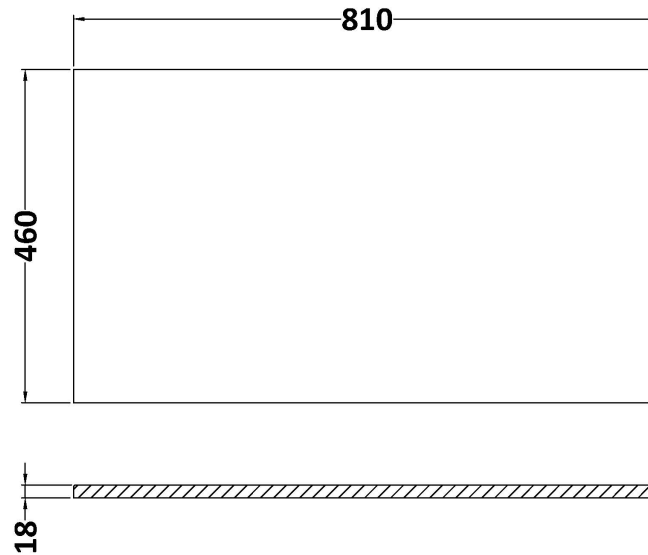

Packaging Dimensions

Height (mm):	465
Width (mm):	825
Depth (mm):	480
Gross Weight (kg):	23.5

Packaging Data

Box Colour:	Brown Cardboard Box
Box Qty:	1
Label Size:	100 x 50
Label Colour:	White Label
Label Qty:	2

Outer Box Dimensions (If Applicable)

Height (mm):	
Width (mm):	
Depth (mm):	
Gross Weight (kg):	
Barcode:	5056462643304

Product Details

Country of Origin:	China
Fitting Instruction:	No
CE & UKCA:	N/A
FSC Certified Materials:	Yes
Colour:	Satin White
Construction Method:	Cam & Wood Dowel
Construction Type:	Rigid
Cabinet Finish:	MFC Painted Matt
Fascia Finish:	Mdf Painted Matt
Cabinet Thickness (mm):	18
Fascia Thickness (mm):	18
Drawer Included:	Yes
Drawer Type:	80mm High Metal S/C Inc Galler
No of Shelves:	Not Applicable
Hinge Type:	Not Applicable
Hinge Included:	Not Applicable
Adjustable Legs:	No, Not Required
Fixings Included:	Yes
Handle Style:	Traditional
Waste Shroud:	Yes
Handle Included:	Yes, Supplied
Handle Type:	Knob

Sales Code: LOM18046

Description: 800 Marble Top (810 X 460mm)

Product Dimensions

Height (mm):	18
Width (mm):	810
Depth (mm):	460
Nett Weight (kg):	17.5

Packaging Dimensions

Height (mm):	35
Width (mm):	850
Depth (mm):	500
Gross Weight (kg):	18

Packaging Data

Box Colour:	Brown Cardboard Box
Box Qty:	1
Label Size:	100 x 50
Label Colour:	White Label
Label Qty:	1

Outer Box Dimensions (If Applicable)

Height (mm):	
Width (mm):	
Depth (mm):	
Gross Weight (kg):	
Barcode:	5056678477212