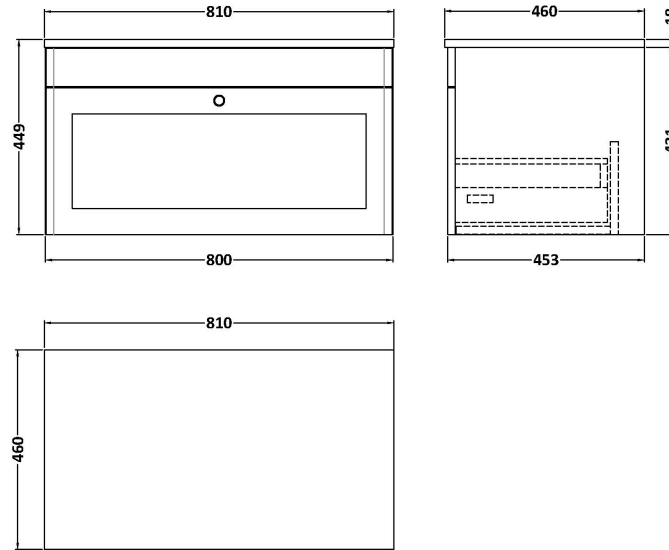

Sales Code: CLC196WMT

Description: 800 Wh 1-Drawer Unit With Marble Top

Packaging Details

Barcode: 5056678488980

Sales Code: CLA196

Description: 800 W/H 1-Drawer Unit (431X800x453)

Product Dimensions

Height (mm):	431
Width (mm):	800
Depth (mm):	453
Nett Weight (kg):	23

Packaging Dimensions

Height (mm):	465
Width (mm):	825
Depth (mm):	480
Gross Weight (kg):	23.5

Packaging Data

Box Colour:	Brown Cardboard Box
Box Qty:	1
Label Size:	100 x 50
Label Colour:	White Label
Label Qty:	2

Outer Box Dimensions (If Applicable)

Height (mm):	
Width (mm):	
Depth (mm):	
Gross Weight (kg):	
Barcode:	5056462643304

Product Details

Country of Origin:	China
Fitting Instruction:	No
CE & UKCA:	N/A
FSC Certified Materials:	Yes
Colour:	Satin White
Construction Method:	Cam & Wood Dowel
Construction Type:	Rigid
Cabinet Finish:	MFC Painted Matt
Fascia Finish:	Mdf Painted Matt
Cabinet Thickness (mm):	18
Fascia Thickness (mm):	18
Drawer Included:	Yes
Drawer Type:	80mm High Metal S/C Inc Galler
No of Shelves:	Not Applicable
Hinge Type:	Not Applicable
Hinge Included:	Not Applicable
Adjustable Legs:	No, Not Required
Fixings Included:	Yes
Handle Style:	Traditional
Waste Shroud:	Yes
Handle Included:	Yes, Supplied
Handle Type:	Knob

Sales Code: LOM18046

Description: 800 Marble Top (810 X 460mm)

Product Dimensions

Height (mm):	18
Width (mm):	810
Depth (mm):	460
Nett Weight (kg):	17.5

Packaging Dimensions

Height (mm):	35
Width (mm):	850
Depth (mm):	500
Gross Weight (kg):	18