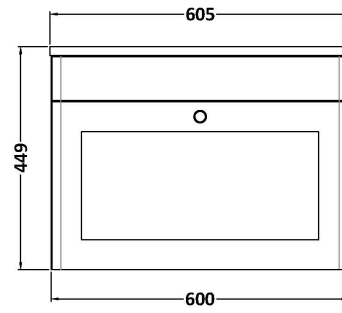

Sales Code: CLC894C

Description: 600 Wh 1-Drawer Unit & Basin 1Th

Packaging Details

Barcode: 5056678489659