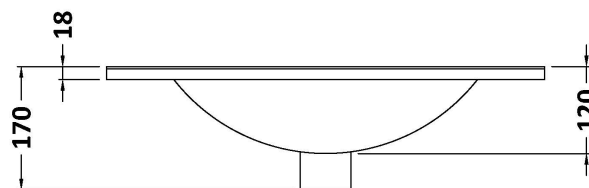

### Product Dimensions

Height (mm):	431
Width (mm):	600
Depth (mm):	453
Nett Weight (kg):	19

### Packaging Dimensions

Height (mm):	465
Width (mm):	625
Depth (mm):	480
Gross Weight (kg):	19.5

### Outer Box Dimensions (If Applicable)

Height (mm):	
Width (mm):	
Depth (mm):	
Gross Weight (kg):	
Barcode:	5056462643281

### Product Dimensions

Height (mm):	18
Width (mm):	611
Depth (mm):	465
Nett Weight (kg):	12