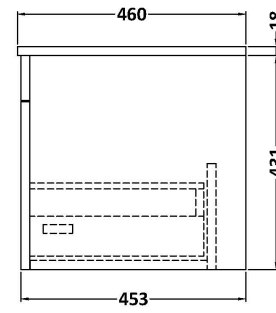

Sales Code: CLC894C

Description: 600 Wh 1-Drawer Unit & Basin 1Th

Packaging Details

Barcode: 5056678489659