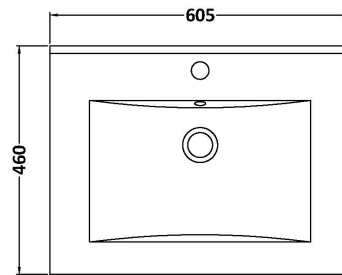

Sales Code: CLC894C

Description: 600 Wh 1-Drawer Unit & Basin 1Th

Packaging Details

Barcode: 5056678489659