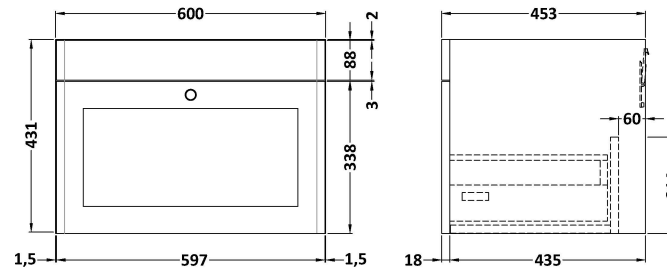

### Product Dimensions

Height (mm):	431
Width (mm):	600
Depth (mm):	453
Nett Weight (kg):	19

### Packaging Dimensions

Height (mm):	465
Width (mm):	625
Depth (mm):	480
Gross Weight (kg):	19.5

### Product Dimensions

Height (mm):	18
Width (mm):	611
Depth (mm):	465
Nett Weight (kg):	12

### Packaging Dimensions

Height (mm):	195
Width (mm):	625
Depth (mm):	480
Gross Weight (kg):	12.5