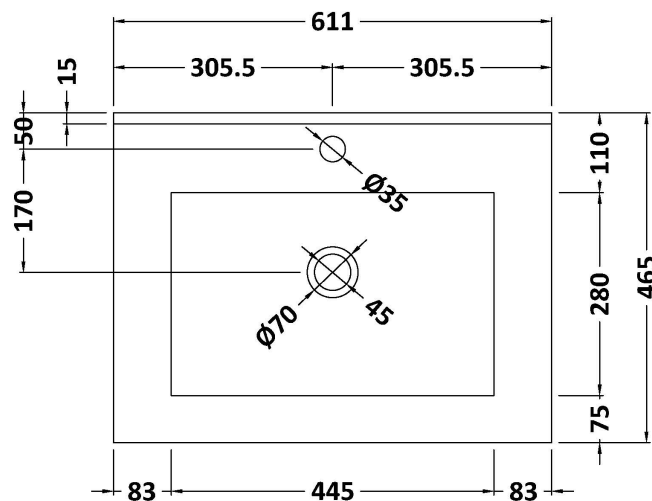

### Product Dimensions

Height (mm):	431
Width (mm):	600
Depth (mm):	453
Nett Weight (kg):	19

### Packaging Dimensions

Height (mm):	465
Width (mm):	625
Depth (mm):	480
Gross Weight (kg):	19.5

### Outer Box Dimensions (If Applicable)

Height (mm):	
Width (mm):	
Depth (mm):	
Gross Weight (kg):	
Barcode:	5056462643281

### Product Dimensions

Height (mm):	18
Width (mm):	611
Depth (mm):	465
Nett Weight (kg):	12