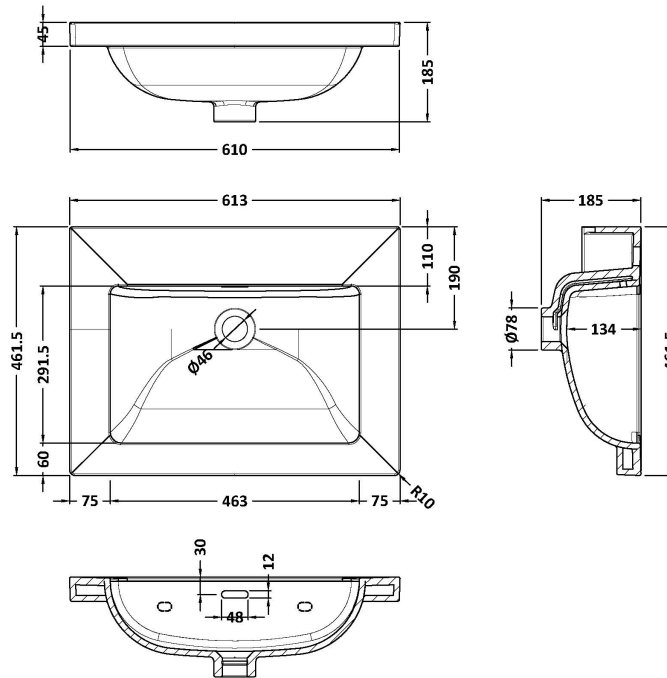

Packaging Dimensions

Height (mm):	465
Width (mm):	625
Depth (mm):	480
Gross Weight (kg):	19.5

Packaging Data

Box Colour:	Brown Cardboard Box
Box Qty:	1
Label Size:	100 x 50
Label Colour:	White Label
Label Qty:	2

Outer Box Dimensions (If Applicable)

Height (mm):	
Width (mm):	
Depth (mm):	
Gross Weight (kg):	
Barcode:	5056462643281

Product Details

Country of Origin:	China
Fitting Instruction:	No
CE & UKCA:	N/A
FSC Certified Materials:	Yes
Colour:	Satin Green
Construction Method:	Cam & Wood Dowel
Construction Type:	Rigid
Cabinet Finish:	MFC Painted Matt
Fascia Finish:	Mdf Painted Matt
Cabinet Thickness (mm):	18
Fascia Thickness (mm):	18
Drawer Included:	Yes
Drawer Type:	80mm High Metal S/C Inc Galler
No of Shelves:	Not Applicable
Hinge Type:	Not Applicable
Hinge Included:	Not Applicable
Adjustable Legs:	No, Not Required
Fixings Included:	Yes
Handle Style:	Traditional
Waste Shroud:	Yes
Handle Included:	Yes, Supplied
Handle Type:	Knob

Sales Code: CBM613

Description: 600 X 460 Contemporary Basin 0Th

Product Dimensions

Height (mm):	45
Width (mm):	613
Depth (mm):	461
Nett Weight (kg):	17

Packaging Dimensions

Height (mm):	490
Width (mm):	650
Depth (mm):	220
Gross Weight (kg):	17.3

Packaging Data

Box Colour:	Brown Cardboard Box - Printed
Box Qty:	1
Label Size:	100 x 50
Label Colour:	White Label
Label Qty:	2

Outer Box Dimensions (If Applicable)

Height (mm):	
Width (mm):	
Depth (mm):	
Gross Weight (kg):	
Barcode:	5056678485224