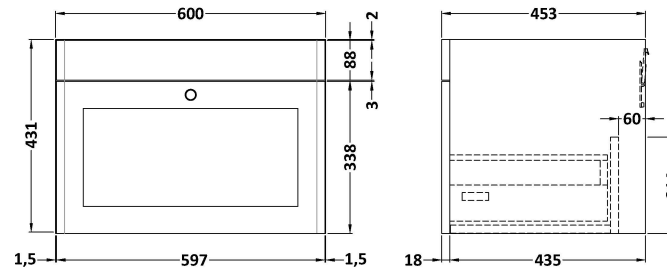

Sales Code: CLC894K

Description: 600 Wh 1-Drawer Unit & Basin 0Th

Packaging Details

Barcode: 5056678489819

Sales Code: CLA894

Description: 600 W/H 1-Drawer Unit (431X600x453)

Product Dimensions

Height (mm):	431
Width (mm):	600
Depth (mm):	453
Nett Weight (kg):	19

Packaging Dimensions

Height (mm):	465
Width (mm):	625
Depth (mm):	480
Gross Weight (kg):	19.5

Packaging Data

Box Colour:	Brown Cardboard Box
Box Qty:	1
Label Size:	100 x 50
Label Colour:	White Label
Label Qty:	2

Sales Code: CBM613

Description: 600 X 460 Contemporary Basin 0Th

Product Dimensions

Height (mm):	45
Width (mm):	613
Depth (mm):	461
Nett Weight (kg):	17

Packaging Dimensions

Height (mm):	490
Width (mm):	650
Depth (mm):	220
Gross Weight (kg):	17.3

Packaging Data

Box Colour:	Brown Cardboard Box - Printed
Box Qty:	1
Label Size:	100 x 50
Label Colour:	White Label
Label Qty:	2

Outer Box Dimensions (If Applicable)

Height (mm):	
Width (mm):	
Depth (mm):	
Gross Weight (kg):	
Barcode:	5056678485224