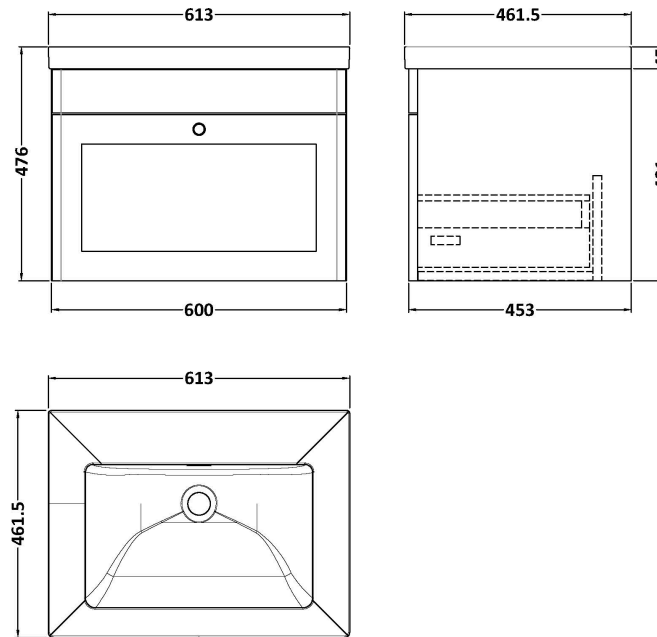

Sales Code: CLC894K

Description: 600 Wh 1-Drawer Unit & Basin 0Th

Packaging Details

Barcode: 5056678489819

Sales Code: CLA894

Description: 600 W/H 1-Drawer Unit (431X600x453)

Product Dimensions

Height (mm):	431
Width (mm):	600
Depth (mm):	453
Nett Weight (kg):	19

Packaging Dimensions

Height (mm):	465
Width (mm):	625
Depth (mm):	480
Gross Weight (kg):	19.5

Packaging Data

Box Colour:	Brown Cardboard Box
Box Qty:	1
Label Size:	100 x 50
Label Colour:	White Label
Label Qty:	2

Outer Box Dimensions (If Applicable)

Height (mm):	
Width (mm):	
Depth (mm):	
Gross Weight (kg):	
Barcode:	5056462643281

Product Details

Country of Origin:	China
Fitting Instruction:	No
CE & UKCA:	N/A
FSC Certified Materials:	Yes
Colour:	Satin Green
Construction Method:	Cam & Wood Dowel
Construction Type:	Rigid
Cabinet Finish:	MFC Painted Matt
Fascia Finish:	Mdf Painted Matt
Cabinet Thickness (mm):	18
Fascia Thickness (mm):	18
Drawer Included:	Yes
Drawer Type:	80mm High Metal S/C Inc Galler
No of Shelves:	Not Applicable
Hinge Type:	Not Applicable
Hinge Included:	Not Applicable
Adjustable Legs:	No, Not Required
Fixings Included:	Yes
Handle Style:	Traditional
Waste Shroud:	Yes
Handle Included:	Yes, Supplied
Handle Type:	Knob

Sales Code: CBM613

Description: 600 X 460 Contemporary Basin 0Th

Product Dimensions

Height (mm):	45
Width (mm):	613
Depth (mm):	461
Nett Weight (kg):	17

Packaging Dimensions

Height (mm):	490
Width (mm):	650
Depth (mm):	220
Gross Weight (kg):	17.3