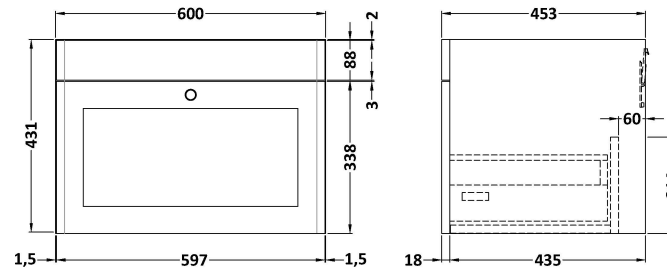

Sales Code: CLC894L

Description: 600 Wh 1-Drawer Unit & Basin 1Th

Packaging Details

Barcode: 5056678489895

Sales Code: CLA894

Description: 600 W/H 1-Drawer Unit (431X600x453)

Product Dimensions

Height (mm):	431
Width (mm):	600
Depth (mm):	453
Nett Weight (kg):	19

Packaging Dimensions

Height (mm):	465
Width (mm):	625
Depth (mm):	480
Gross Weight (kg):	19.5

Packaging Data

Box Colour:	Brown Cardboard Box
Box Qty:	1
Label Size:	100 x 50
Label Colour:	White Label
Label Qty:	2

Sales Code: CBM603

Description: 600 X 460 Contemporary Basin 1Th

Product Dimensions

Height (mm):	45
Width (mm):	613
Depth (mm):	461
Nett Weight (kg):	17

Packaging Dimensions

Height (mm):	490
Width (mm):	650
Depth (mm):	220
Gross Weight (kg):	17.3

Packaging Data

Box Colour:	Brown Cardboard Box - Printed
Box Qty:	1
Label Size:	100 x 50
Label Colour:	White Label
Label Qty:	2

Outer Box Dimensions (If Applicable)

Height (mm):	
Width (mm):	
Depth (mm):	
Gross Weight (kg):	
Barcode:	5056678485231