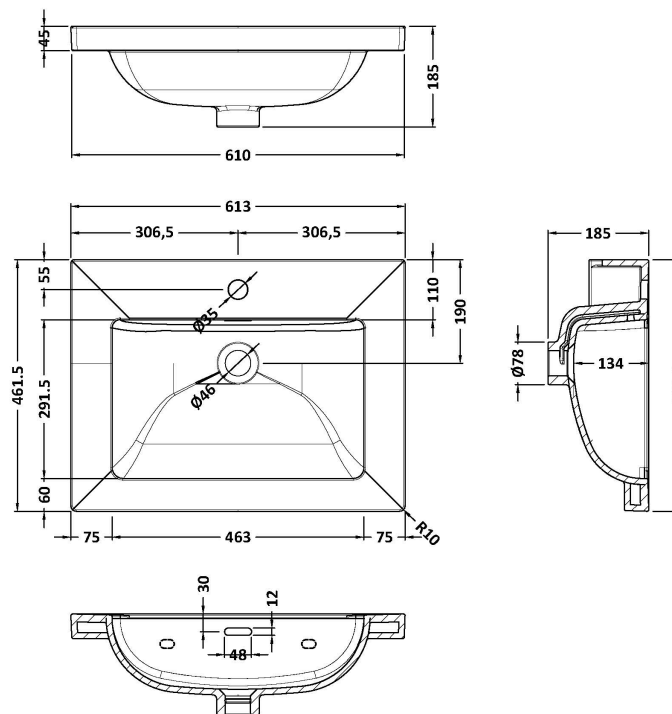

Sales Code: CLC894L

Description: 600 Wh 1-Drawer Unit & Basin 1Th

Packaging Details

Barcode: 5056678489895

Sales Code: CLA894

Description: 600 W/H 1-Drawer Unit (431X600x453)

Product Dimensions

Height (mm):	431
Width (mm):	600
Depth (mm):	453
Nett Weight (kg):	19

Packaging Dimensions

Height (mm):	465
Width (mm):	625
Depth (mm):	480
Gross Weight (kg):	19.5

Packaging Data

Box Colour:	Brown Cardboard Box
Box Qty:	1
Label Size:	100 x 50
Label Colour:	White Label
Label Qty:	2

Outer Box Dimensions (If Applicable)

Height (mm):	
Width (mm):	
Depth (mm):	
Gross Weight (kg):	
Barcode:	5056462643281

Product Details

Country of Origin:	China
Fitting Instruction:	No
CE & UKCA:	N/A
FSC Certified Materials:	Yes
Colour:	Satin Green
Construction Method:	Cam & Wood Dowel
Construction Type:	Rigid
Cabinet Finish:	MFC Painted Matt
Fascia Finish:	Mdf Painted Matt
Cabinet Thickness (mm):	18
Fascia Thickness (mm):	18
Drawer Included:	Yes
Drawer Type:	80mm High Metal S/C Inc Galler
No of Shelves:	Not Applicable
Hinge Type:	Not Applicable
Hinge Included:	Not Applicable
Adjustable Legs:	No, Not Required
Fixings Included:	Yes
Handle Style:	Traditional
Waste Shroud:	Yes
Handle Included:	Yes, Supplied
Handle Type:	Knob

Sales Code: CBM603

Description: 600 X 460 Contemporary Basin 1Th

Product Dimensions

Height (mm):	45
Width (mm):	613
Depth (mm):	461
Nett Weight (kg):	17

Packaging Dimensions

Height (mm):	490
Width (mm):	650
Depth (mm):	220
Gross Weight (kg):	17.3