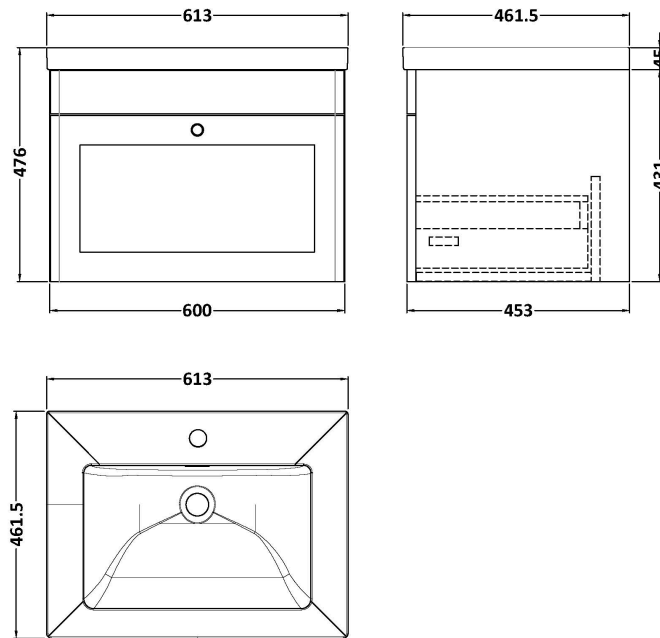

Sales Code: CLC894L

Description: 600 Wh 1-Drawer Unit & Basin 1Th

Packaging Details

Barcode: 5056678489895

Sales Code: CLA894

Description: 600 W/H 1-Drawer Unit (431X600x453)

Product Dimensions

Height (mm):	431
Width (mm):	600
Depth (mm):	453
Nett Weight (kg):	19

Packaging Dimensions

Height (mm):	465
Width (mm):	625
Depth (mm):	480
Gross Weight (kg):	19.5

Packaging Data

Box Colour:	Brown Cardboard Box
Box Qty:	1
Label Size:	100 x 50
Label Colour:	White Label
Label Qty:	2

Outer Box Dimensions (If Applicable)

Height (mm):	
Width (mm):	
Depth (mm):	
Gross Weight (kg):	
Barcode:	5056462643281

Product Details

Country of Origin:	China
Fitting Instruction:	No
CE & UKCA:	N/A
FSC Certified Materials:	Yes
Colour:	Satin Green
Construction Method:	Cam & Wood Dowel
Construction Type:	Rigid
Cabinet Finish:	MFC Painted Matt
Fascia Finish:	Mdf Painted Matt
Cabinet Thickness (mm):	18
Fascia Thickness (mm):	18
Drawer Included:	Yes
Drawer Type:	80mm High Metal S/C Inc Galler
No of Shelves:	Not Applicable
Hinge Type:	Not Applicable
Hinge Included:	Not Applicable
Adjustable Legs:	No, Not Required
Fixings Included:	Yes
Handle Style:	Traditional
Waste Shroud:	Yes
Handle Included:	Yes, Supplied
Handle Type:	Knob

Sales Code: CBM603

Description: 600 X 460 Contemporary Basin 1Th

Product Dimensions

Height (mm):	45
Width (mm):	613
Depth (mm):	461
Nett Weight (kg):	17

Packaging Dimensions

Height (mm):	490
Width (mm):	650
Depth (mm):	220
Gross Weight (kg):	17.3