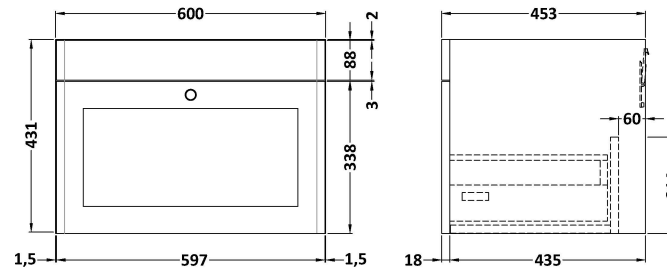

Sales Code: CLC894M

Description: 600 Wh 1-Drawer Unit & Basin 3Th

Packaging Details

Barcode: 5056678489970

Sales Code: CLA894

Description: 600 W/H 1-Drawer Unit (431X600x453)

Product Dimensions

Height (mm):	431
Width (mm):	600
Depth (mm):	453
Nett Weight (kg):	19

Packaging Dimensions

Height (mm):	465
Width (mm):	625
Depth (mm):	480
Gross Weight (kg):	19.5

Packaging Data

Box Colour:	Brown Cardboard Box
Box Qty:	1
Label Size:	100 x 50
Label Colour:	White Label
Label Qty:	2

Sales Code: CBM633

Description: 600 X 460 Contemporary Basin 3Th

Product Dimensions

Height (mm):	45
Width (mm):	613
Depth (mm):	461
Nett Weight (kg):	17

Packaging Dimensions

Height (mm):	490
Width (mm):	650
Depth (mm):	220
Gross Weight (kg):	17.3

Packaging Data

Box Colour:	Brown Cardboard Box - Printed
Box Qty:	1
Label Size:	100 x 50
Label Colour:	White Label
Label Qty:	2

Outer Box Dimensions (If Applicable)

Height (mm):	
Width (mm):	
Depth (mm):	
Gross Weight (kg):	
Barcode:	5056678485248