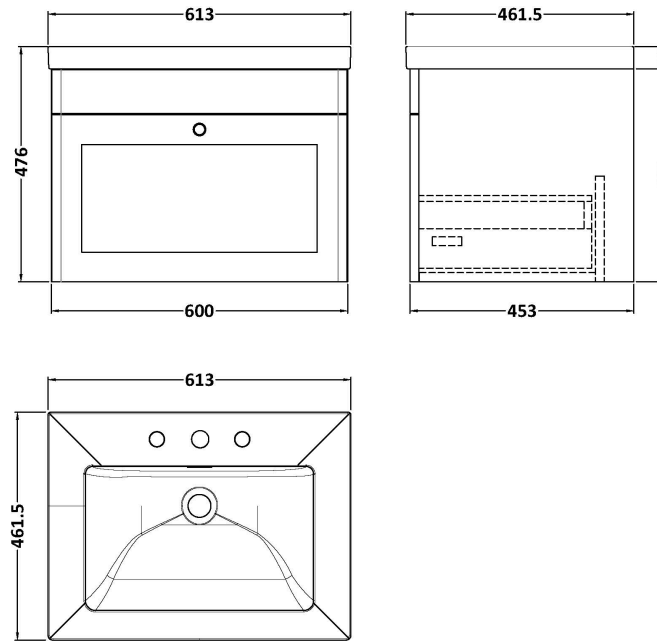

Sales Code: CLC894M

Description: 600 Wh 1-Drawer Unit & Basin 3Th

Packaging Details

Barcode: 5056678489970

Sales Code: CLA894

Description: 600 W/H 1-Drawer Unit (431X600x453)

Product Dimensions

Height (mm):	431
Width (mm):	600
Depth (mm):	453
Nett Weight (kg):	19

Packaging Dimensions

Height (mm):	465
Width (mm):	625
Depth (mm):	480
Gross Weight (kg):	19.5

Packaging Data

Box Colour:	Brown Cardboard Box
Box Qty:	1
Label Size:	100 x 50
Label Colour:	White Label
Label Qty:	2

Outer Box Dimensions (If Applicable)

Height (mm):	
Width (mm):	
Depth (mm):	
Gross Weight (kg):	
Barcode:	5056462643281

Product Details

Country of Origin:	China
Fitting Instruction:	No
CE & UKCA:	N/A
FSC Certified Materials:	Yes
Colour:	Satin Green
Construction Method:	Cam & Wood Dowel
Construction Type:	Rigid
Cabinet Finish:	MFC Painted Matt
Fascia Finish:	Mdf Painted Matt
Cabinet Thickness (mm):	18
Fascia Thickness (mm):	18
Drawer Included:	Yes
Drawer Type:	80mm High Metal S/C Inc Galler
No of Shelves:	Not Applicable
Hinge Type:	Not Applicable
Hinge Included:	Not Applicable
Adjustable Legs:	No, Not Required
Fixings Included:	Yes
Handle Style:	Traditional
Waste Shroud:	Yes
Handle Included:	Yes, Supplied
Handle Type:	Knob

Sales Code: CBM633

Description: 600 X 460 Contemporary Basin 3Th

Product Dimensions

Height (mm):	45
Width (mm):	613
Depth (mm):	461
Nett Weight (kg):	17

Packaging Dimensions

Height (mm):	490
Width (mm):	650
Depth (mm):	220
Gross Weight (kg):	17.3