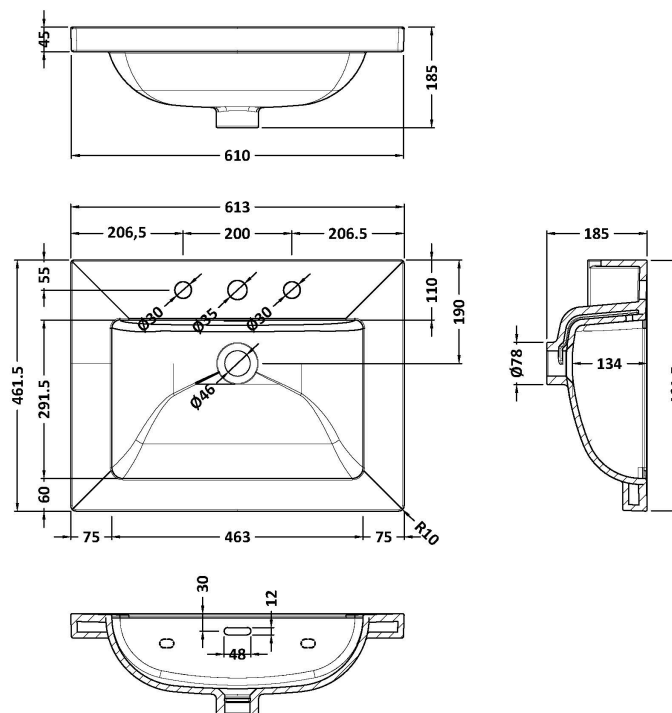

Sales Code: CLC894M

Description: 600 Wh 1-Drawer Unit & Basin 3Th

Packaging Details

Barcode: 5056678489970

Sales Code: CLA894

Description: 600 W/H 1-Drawer Unit (431X600x453)

Product Dimensions

Height (mm):	431
Width (mm):	600
Depth (mm):	453
Nett Weight (kg):	19

Packaging Dimensions

Height (mm):	465
Width (mm):	625
Depth (mm):	480
Gross Weight (kg):	19.5

Packaging Data

Box Colour:	Brown Cardboard Box
Box Qty:	1
Label Size:	100 x 50
Label Colour:	White Label
Label Qty:	2

Outer Box Dimensions (If Applicable)

Height (mm):	
Width (mm):	
Depth (mm):	
Gross Weight (kg):	
Barcode:	5056462643281

Product Details

Country of Origin:	China
Fitting Instruction:	No
CE & UKCA:	N/A
FSC Certified Materials:	Yes
Colour:	Satin Green
Construction Method:	Cam & Wood Dowel
Construction Type:	Rigid
Cabinet Finish:	MFC Painted Matt
Fascia Finish:	Mdf Painted Matt
Cabinet Thickness (mm):	18
Fascia Thickness (mm):	18
Drawer Included:	Yes
Drawer Type:	80mm High Metal S/C Inc Galler
No of Shelves:	Not Applicable
Hinge Type:	Not Applicable
Hinge Included:	Not Applicable
Adjustable Legs:	No, Not Required
Fixings Included:	Yes
Handle Style:	Traditional
Waste Shroud:	Yes
Handle Included:	Yes, Supplied
Handle Type:	Knob

Sales Code: CBM633

Description: 600 X 460 Contemporary Basin 3Th

Product Dimensions

Height (mm):	45
Width (mm):	613
Depth (mm):	461
Nett Weight (kg):	17

Packaging Dimensions

Height (mm):	490
Width (mm):	650
Depth (mm):	220
Gross Weight (kg):	17.3